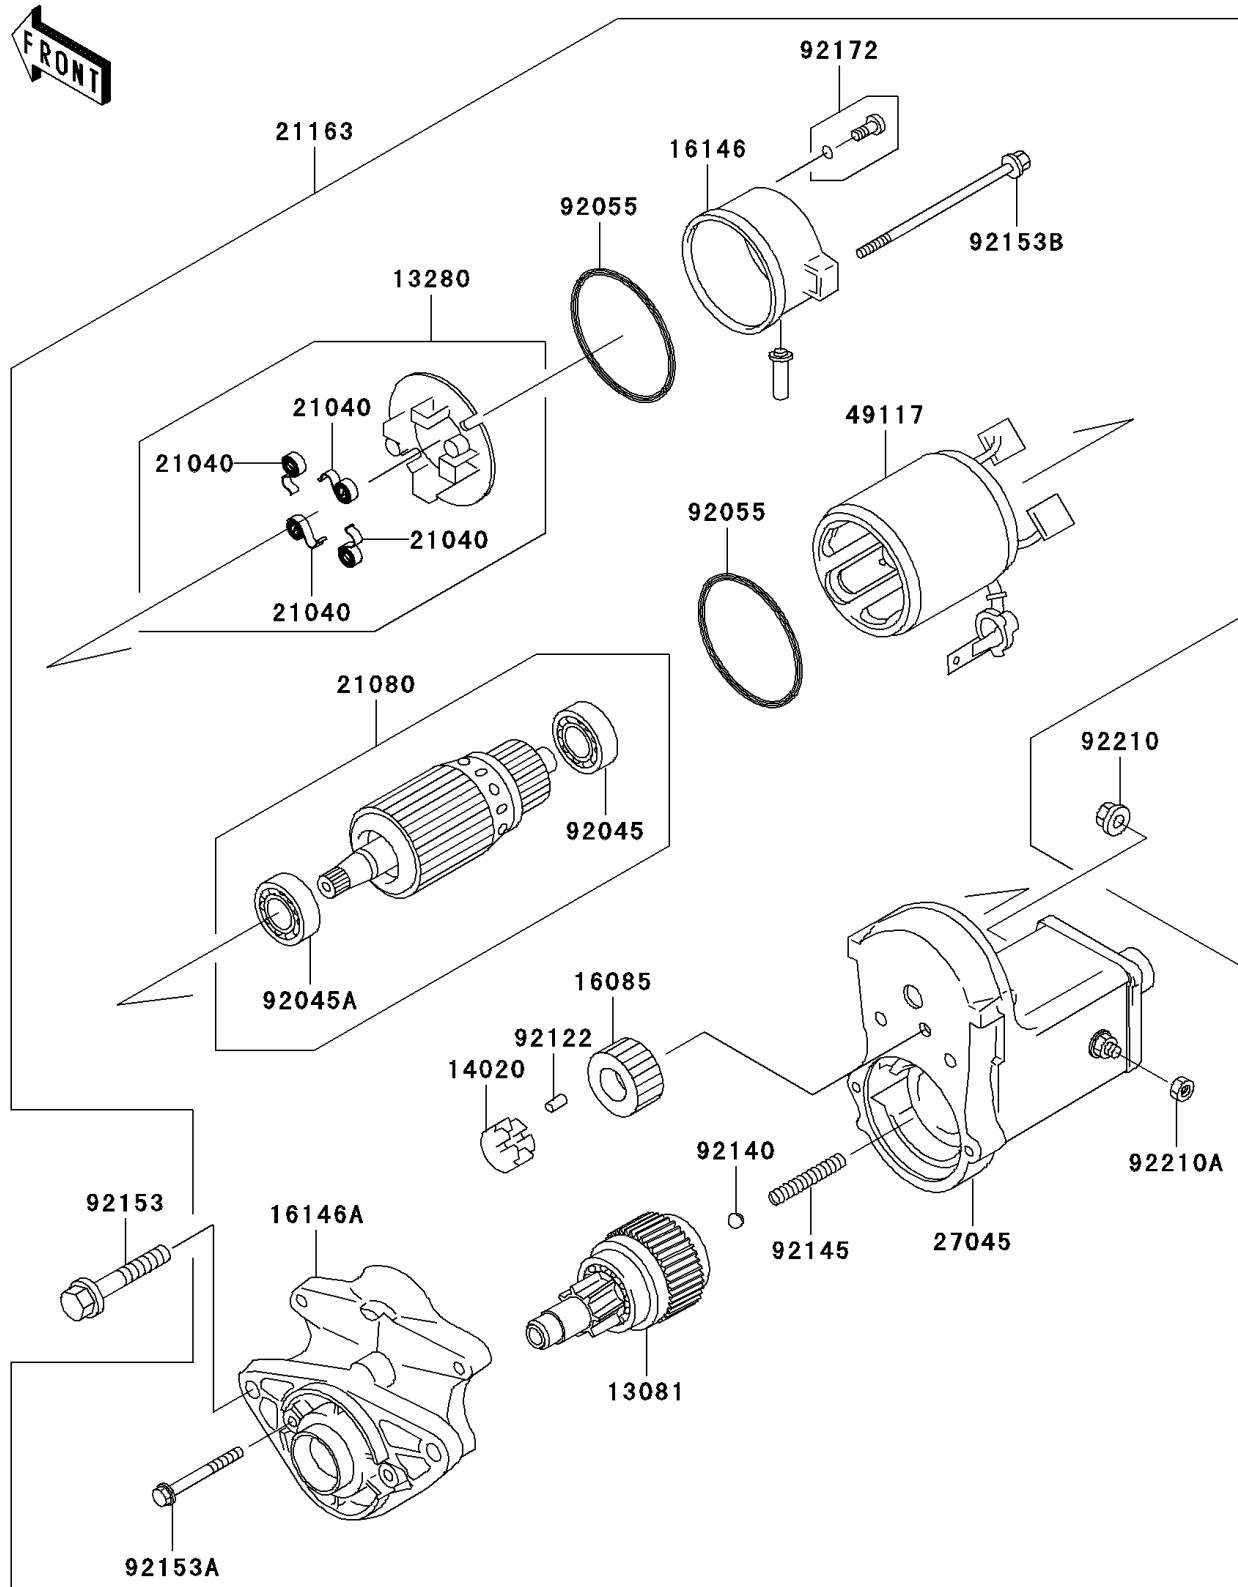

2010 MULE™ 4010 Trans4x4® Diesel Realtree APG HD® PARTS DIAGRAM

Starter Motor

E1840

2010 MULE™ 4010 Trans4x4® Diesel Realtree APG HD® PARTS LIST

Starter Motor

ITEM NAME	PART NUMBER	QUANTITY
CLUTCH-ASSY (Ref # 13081)	13081-0080	1
HOLDER,STARTER BRUSH (Ref # 13280)	13280-0179	1
RETAINER (Ref # 14020)	14020-0005	1
GEAR,STARTER IDLE (Ref # 16085)	16085-0089	1
COVER-ASSY,COMMUTATOR END (Ref # 16146)	16146-0037	1
COVER-ASSY,STARTER DRIVE (Ref # 16146A)	16146-0038	1
SPRING-BRUSH (Ref # 21040)	21040-0002	1
ARMATURE,SATRTER (Ref # 21080)	21080-0001	1
STARTER-ELECTRIC (Ref # 21163)	21163-0030	1
SWITCH-ASSY,MAGNETIC (Ref # 27045)	27045-0008	1
YOKE,STARTER (Ref # 49117)	49117-0016	1
BEARING-BALL,ARMATURE,FR (Ref # 92045)	92045-0054	1
BEARING-BALL,ARMATURE,RR (Ref # 92045A)	92045-0055	1
RING-O (Ref # 92055)	92055-0108	1
ROLLER,IDLE GEAR (Ref # 92122)	92122-1210	1
BALL (Ref # 92140)	92140-1065	1
SPRING,MAGNET,SWITCH RETURN (Ref # 92145)	92145-0391	1
BOLT (Ref # 92153)	92153-0487	1
BOLT,5X35.2 (Ref # 92153A)	92153-1497	1
BOLT,5X115 (Ref # 92153B)	92153-1498	1
SCREW,4X11.8 (Ref # 92172)	92172-0252	1
NUT,8MM (Ref # 92210)	92210-1219	1
NUT (Ref # 92210A)	92210-1231	1