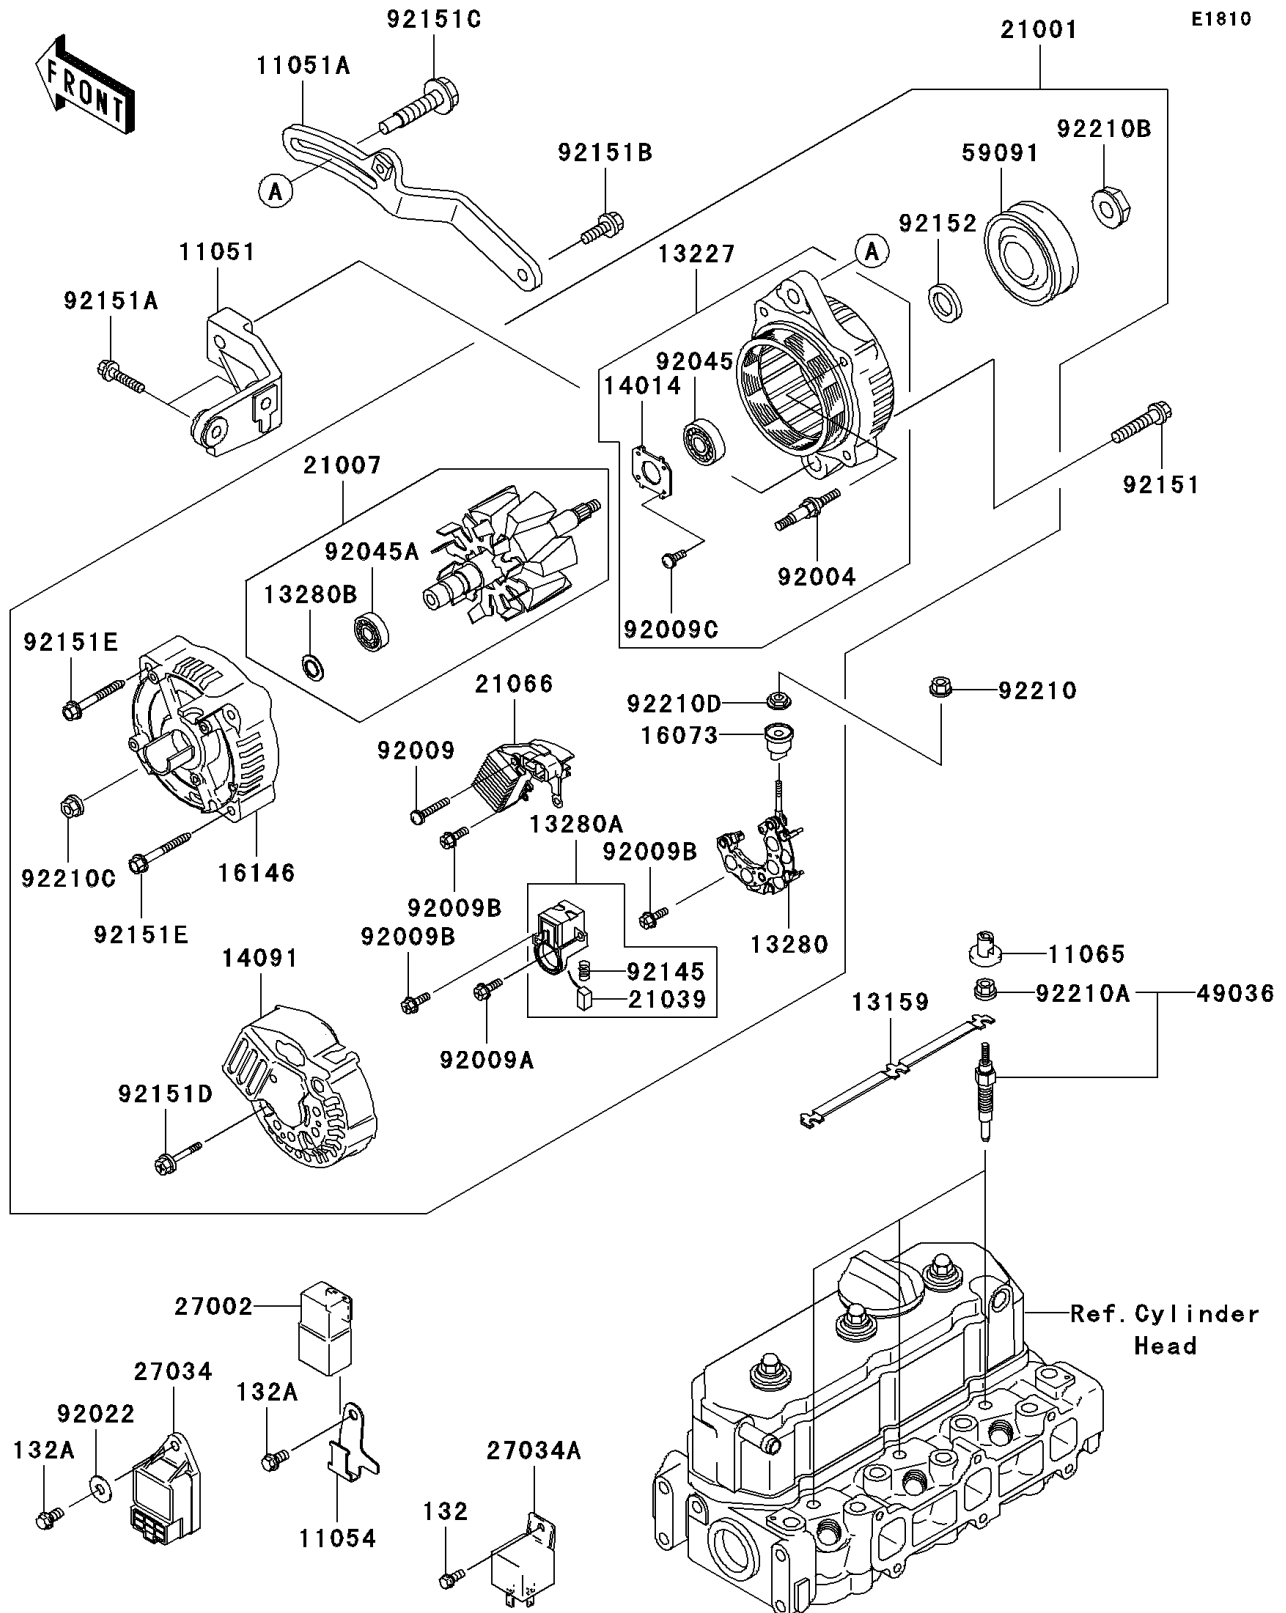

2010 MULE™ 4010 Trans4x4® Diesel Realtree APG HD® PARTS DIAGRAM

Generator

2010 MULE™ 4010 Trans4x4® Diesel Realtree APG HD® PARTS LIST

Generator

ITEM NAME	PART NUMBER	QUANTITY
BRACKET,LWR (Ref # 11051)	11051-1568	1
BRACKET,UPP (Ref # 11051A)	11051-1569	1
BRACKET (Ref # 11054)	11054-7512	1
CAP,GLOW (Ref # 11065)	11065-1150	1
CONNECTOR (Ref # 13159)	13159-1066	1
HOUSING,ALTERNATOR (Ref # 13227)	13227-1139	1
HOLDER,RECTIFIER (Ref # 13280)	13280-1173	1
HOLDER,ALTERNATOR BRUSH (Ref # 13280A)	13280-1174	1
HOLDER,BEARING (Ref # 13280B)	13280-1175	1
PLATE-POSITION (Ref # 14014)	14014-1149	1
COVER,REAR END (Ref # 14091)	14091-1207	1
INSULATOR (Ref # 16073)	16073-1122	1
COVER-ASSY,RECTIFIER (Ref # 16146)	16146-1214	1
GENERATOR (Ref # 21001)	21001-1176	1
ROTOR,ALTERNATOR (Ref # 21007)	21007-1368	1
BRUSH (Ref # 21039)	21039-1068	1
REGULATOR-VOLTAGE (Ref # 21066)	21066-1122	1
RELAY-ASSY (Ref # 27002)	27002-1086	1
RELAY,HEATING TIMER (Ref # 27034)	27034-0003	1
RELAY,GLOW (Ref # 27034A)	27034-1066	1
PLUG-GLOW (Ref # 49036)	49036-0001	1
PULLEY,ALTERNATOR (Ref # 59091)	59091-1106	1
STUD,ALTERNATOR HOUSING (Ref # 92004)	92004-1273	1
SCREW (Ref # 92009)	92009-1921	1
SCREW (Ref # 92009A)	92009-1922	1
SCREW (Ref # 92009B)	92009-1923	1
SCREW,POSITION PLATE (Ref # 92009C)	92009-1924	1
WASHER,7X18X1.2 (Ref # 92022)	92022-1545	1
BEARING-BALL,373 (Ref # 92045)	92045-1398	1