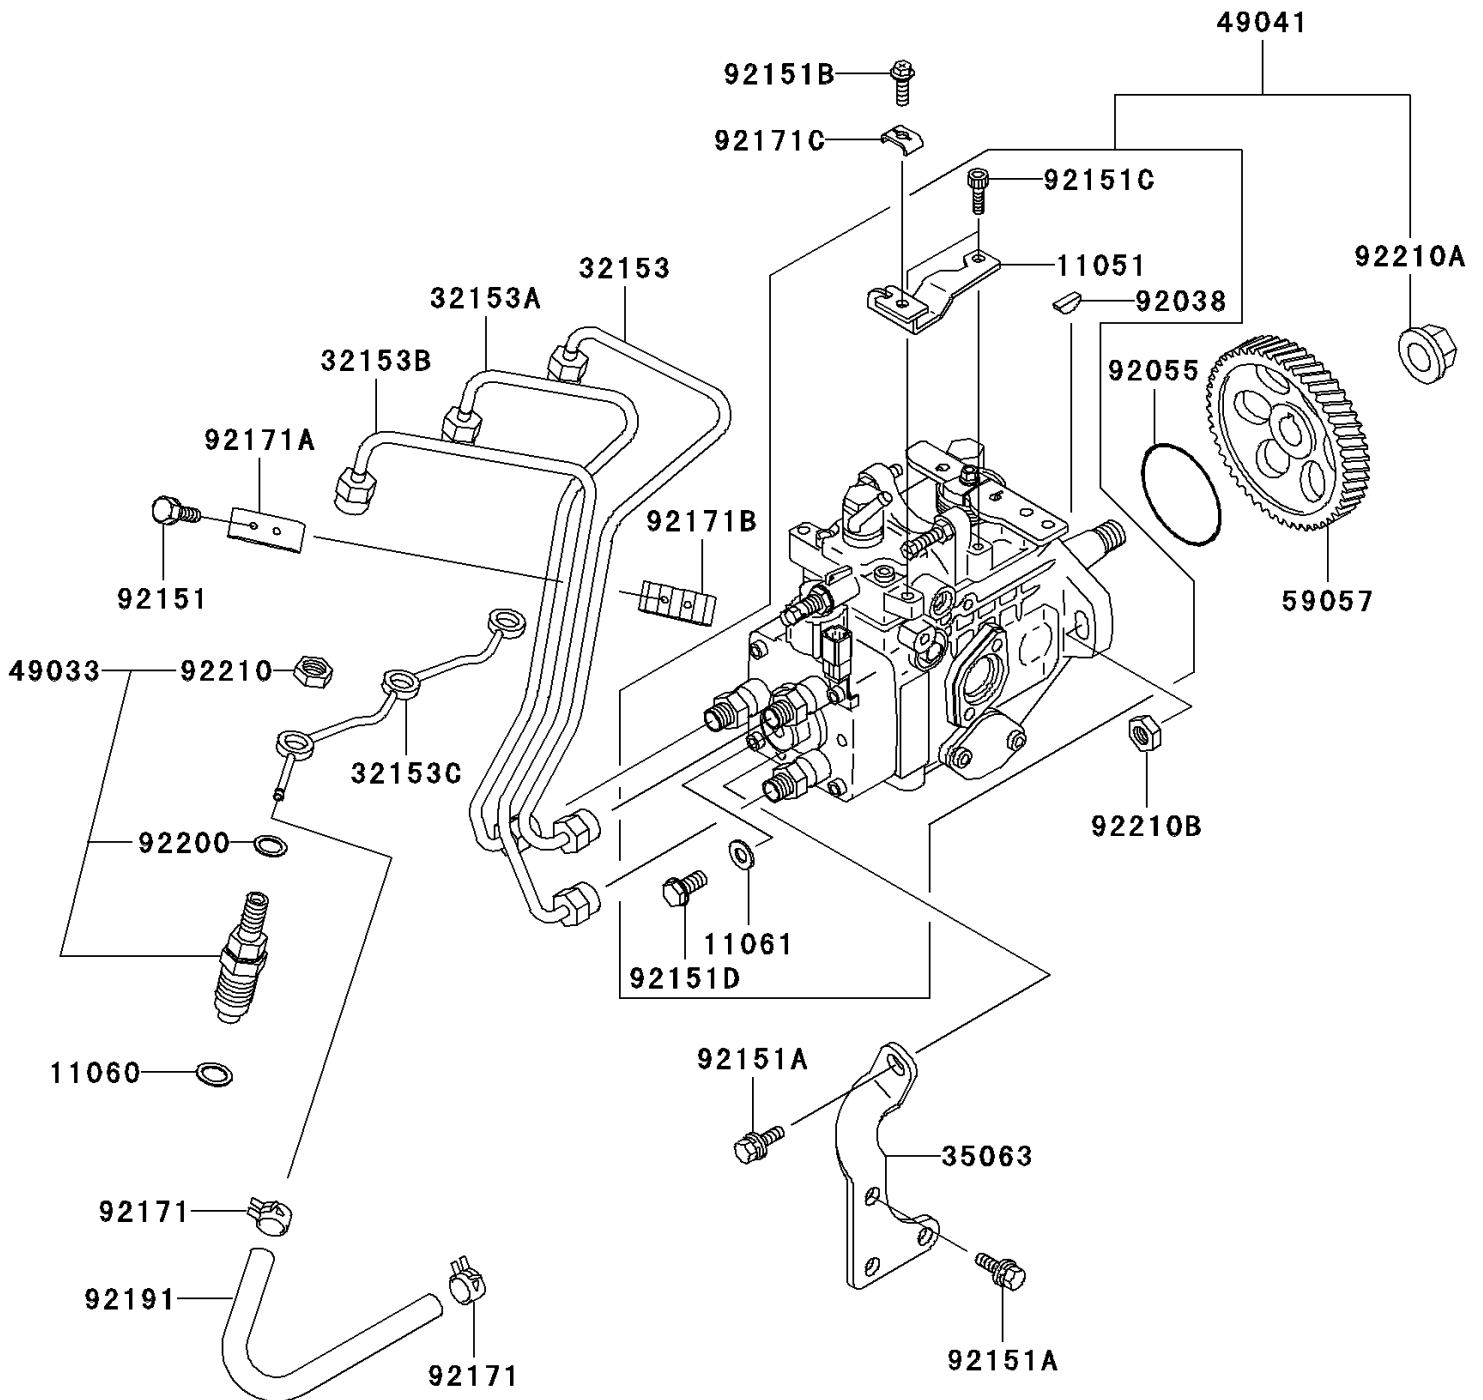

## 2010 MULE™ 4010 Trans4x4® Diesel Realtree APG HD® PARTS DIAGRAM

Fuel Injection

E1530

## 2010 MULE™ 4010 Trans4x4® Diesel Realtree APG HD® PARTS LIST

### Fuel Injection

ITEM NAME	PART NUMBER	QUANTITY
BRACKET,THROTTLE (Ref # 11051)	11051-1570	1
GASKET,INJECTION NOZZLE (Ref # 11060)	11060-1962	1
GASKET,INJECTION PUMP (Ref # 11061)	11061-1052	1
PIPE,RH (Ref # 32153)	32153-1190	1
PIPE,CNT (Ref # 32153A)	32153-1191	1
PIPE,LH (Ref # 32153B)	32153-1192	1
PIPE,NOZZLE LEAKAGE (Ref # 32153C)	32153-1194	1
STAY,INJECTION PUMP (Ref # 35063)	35063-1097	1
NOZZLE-INJECTION (Ref # 49033)	49033-0018	1
PUMP-INJECTION (Ref # 49041)	49041-0001	1
GEAR-HELICAL,INJECTION PUMP (Ref # 59057)	59057-1003	1
KEY (Ref # 92038)	92038-1065	1
RING-O,INJECTION PUMP (Ref # 92055)	92055-1629	1
BOLT,6X20 (Ref # 92151)	92151-1667	1
BOLT,8X20 (Ref # 92151A)	92151-1697	1
BOLT,5X20 (Ref # 92151B)	92151-1698	1
BOLT,SOCKET (Ref # 92151C)	92151-1718	1
BOLT,INJECTION PUMP (Ref # 92151D)	92151-1885	1
CLAMP,TUBE (Ref # 92171)	92171-1165	1
CLAMP,INJECTION PIPE (Ref # 92171A)	92171-1166	1
CLAMP,INJECTION PIPE (Ref # 92171B)	92171-1167	1
CLAMP,THROTTLE (Ref # 92171C)	92171-1168	1
TUBE,FUEL (Ref # 92191)	92191-1450	1
WASHER,INJECTION NOZZLE (Ref # 92200)	92200-1507	1
NUT,INJECTION NOZZLE (Ref # 92210)	92210-1220	1
NUT,14MM (Ref # 92210A)	92210-1221	1
NUT,8MM (Ref # 92210B)	92210-1222	1