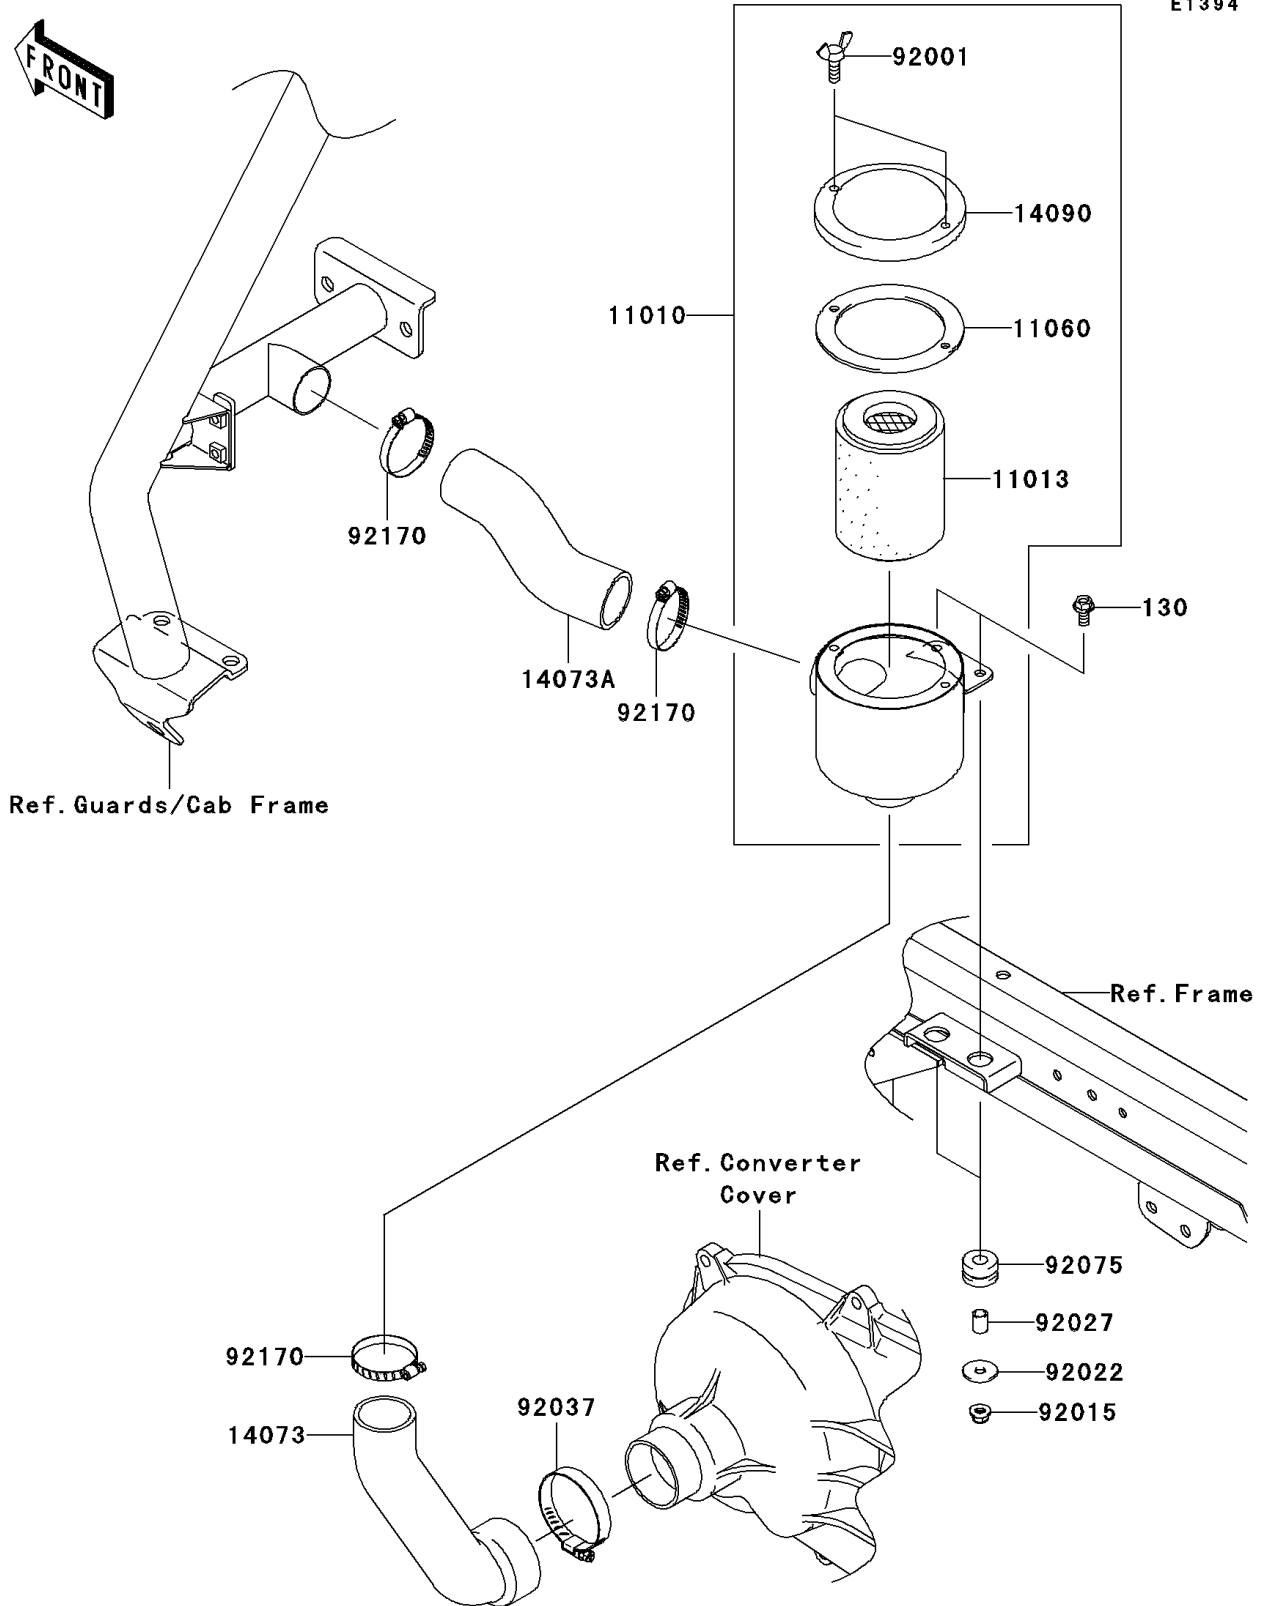

2010 MULE™ 4010 Trans4x4® Diesel Realtree APG HD® PARTS DIAGRAM

Air Cleaner-Belt Converter

E1394

2010 MULE™ 4010 Trans4x4® Diesel Realtree APG HD® PARTS LIST

Air Cleaner-Belt Converter

ITEM NAME	PART NUMBER	QUANTITY
BOLT-FLANGED,8X30 (Ref # 130)	130AB0830	1
FILTER-ASSY-AIR (Ref # 11010)	11010-0055	1
ELEMENT-AIR FILTER (Ref # 11013)	11013-1263	1
GASKET,AIR FILTER CASE (Ref # 11060)	11060-1975	1
DUCT,AIR FILTER-CVT (Ref # 14073)	14073-0200	1
DUCT,BAR-AIR FILTER (Ref # 14073A)	14073-0237	1
COVER,AIR FILTER (Ref # 14090)	14090-1766	1
BOLT,WING,6X15 (Ref # 92001)	92001-1703	1
NUT,8MM (Ref # 92015)	92015-1432	1
WASHER,9X28X2.3 (Ref # 92022)	92022-1632	1
COLLAR,8.8X12X15.5 (Ref # 92027)	92027-1081	1
CLAMP (Ref # 92037)	92037-3738	1
DAMPER (Ref # 92075)	92075-1736	1
CLAMP (Ref # 92170)	92170-1674	1