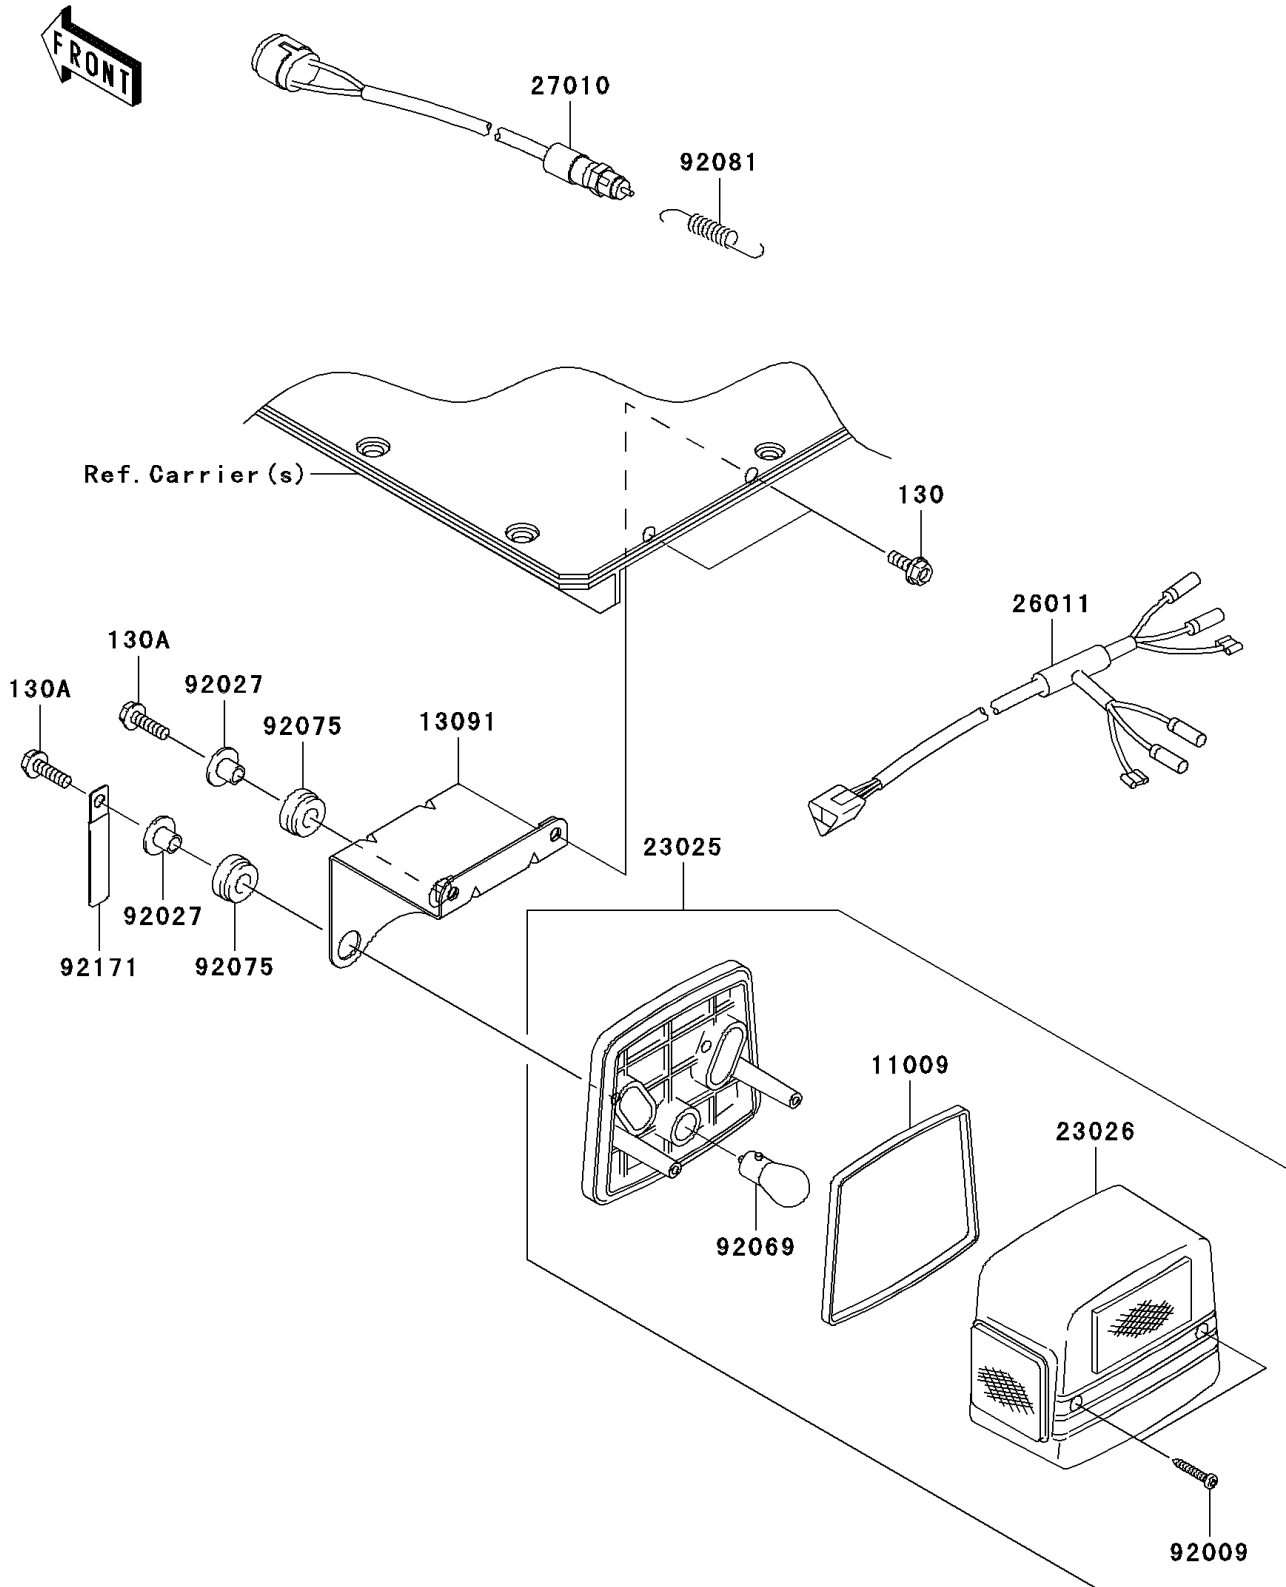

2009 MULE™ 4010 4x4 Hardwoods Green HD® PARTS DIAGRAM

Taillight(s)

F2720

2009 MULE™ 4010 4x4 Hardwoods Green HD® PARTS LIST

Taillight(s)

ITEM NAME	PART NUMBER	QUANTITY
BOLT-FLANGED,6X16 (Ref # 130)	130BB0616	1
BOLT-FLANGED,6X20 (Ref # 130A)	130BB0620	1
GASKET,TAIL LAMP (Ref # 11009)	11009-1215	1
HOLDER,TAIL LAMP (Ref # 13091)	13091-1743	1
LAMP-TAIL (Ref # 23025)	23025-1042	1
LENS,TAIL LAMP (Ref # 23026)	23026-1019	1
WIRE-LEAD (Ref # 26011)	26011-1756	1
SWITCH,BRAKE LAMP (Ref # 27010)	27010-1301	1
SCREW,TAPPING,4X25 (Ref # 92009)	92009-1069	1
COLLAR,L=11.1 (Ref # 92027)	92027-194	1
BULB,12V 21/5W (Ref # 92069)	92069-1011	1
DAMPER (Ref # 92075)	92075-277	1
SPRING,HOOK RETURN (Ref # 92081)	92081-1466	1
CLAMP (Ref # 92171)	92171-0652	1