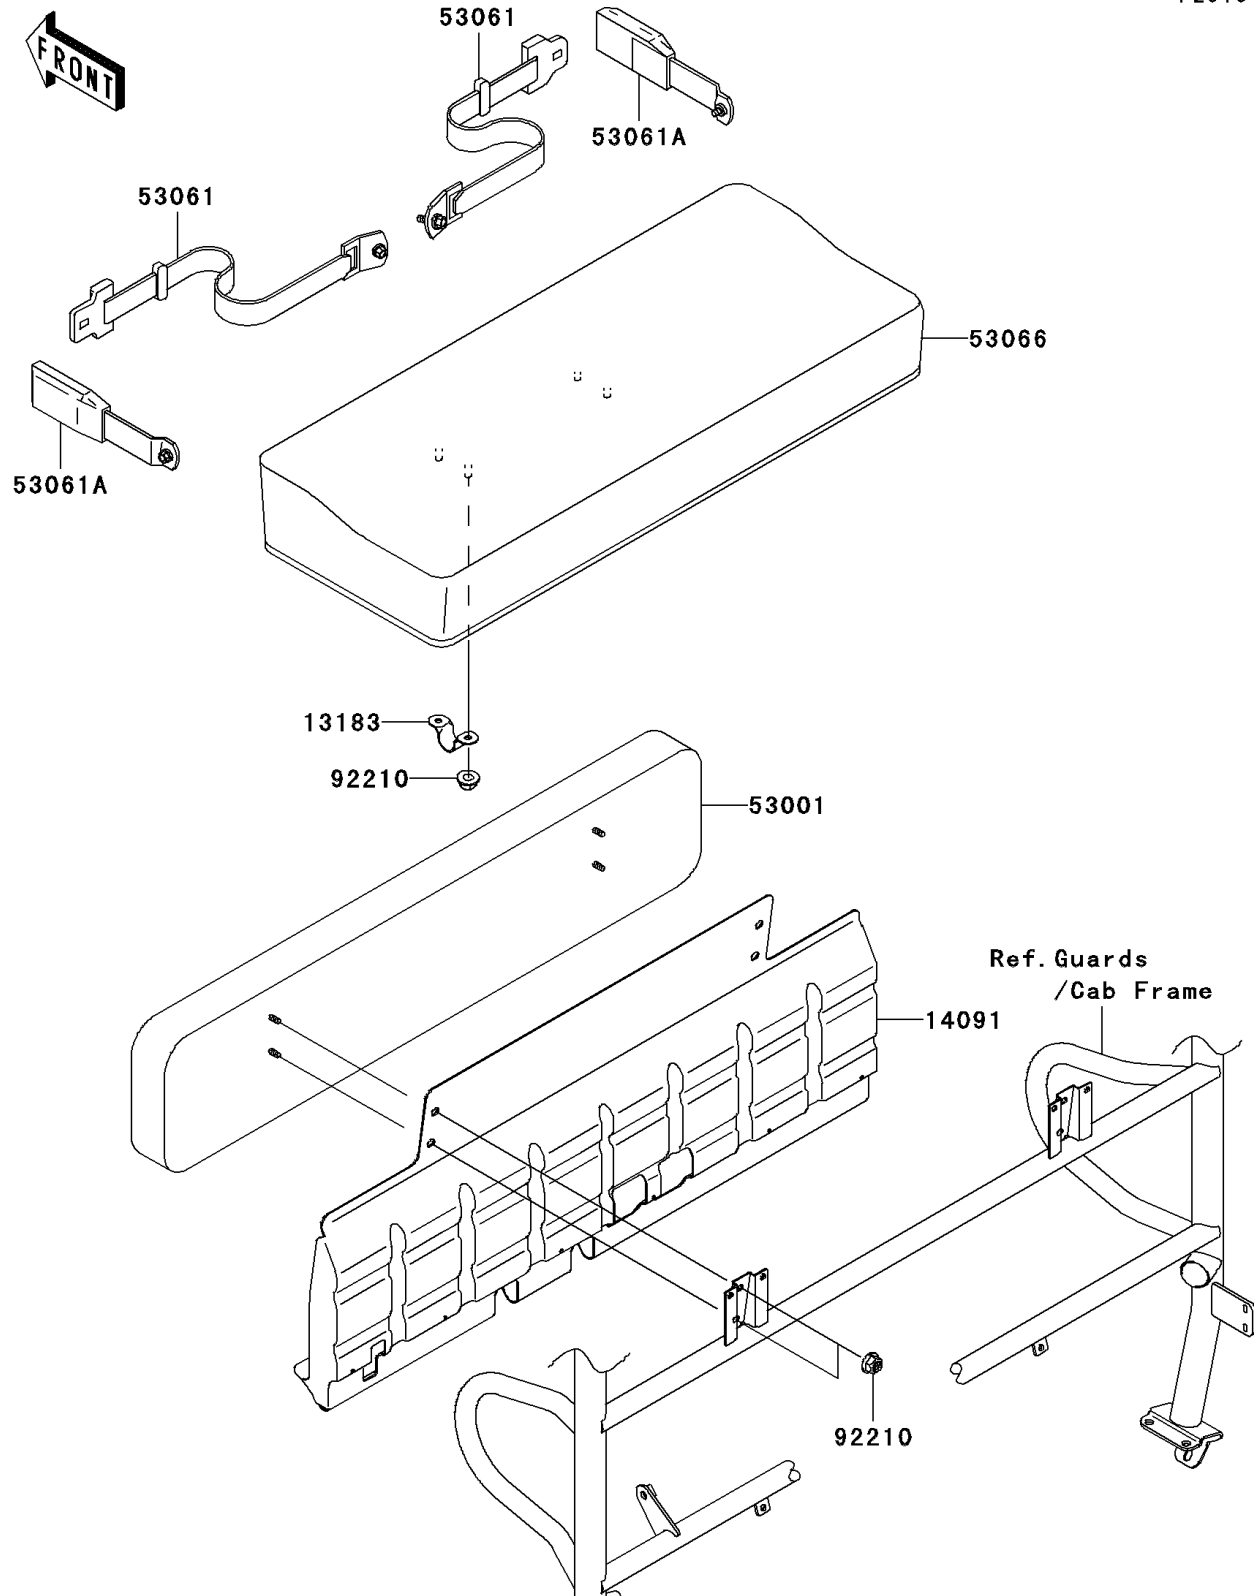

2009 MULE™ 4010 4x4 Hardwoods Green HD® PARTS DIAGRAM

Seat

F2510

2009 MULE™ 4010 4x4 Hardwoods Green HD® PARTS LIST

Seat

ITEM NAME	PART NUMBER	QUANTITY
PLATE,SEAT (Ref # 13183)	13183-1400	1
COVER,SEAT BACK (Ref # 14091)	14091-0529	1
SEAT-ASSY,BACK,S.M.BROWN (Ref # 53001)	53001-1584-MB	1
BELT-SEAT,CATCH PLATE (Ref # 53061)	53061-1013	1
BELT-SEAT,BUCKLE (Ref # 53061A)	53061-1014	1
SEAT-ASSY,FR,LWR,S.M.BROWN (Ref # 53066)	53066-7502-MB	1
NUT,FLANGED,LOCK,8MM (Ref # 92210)	92210-0005	1