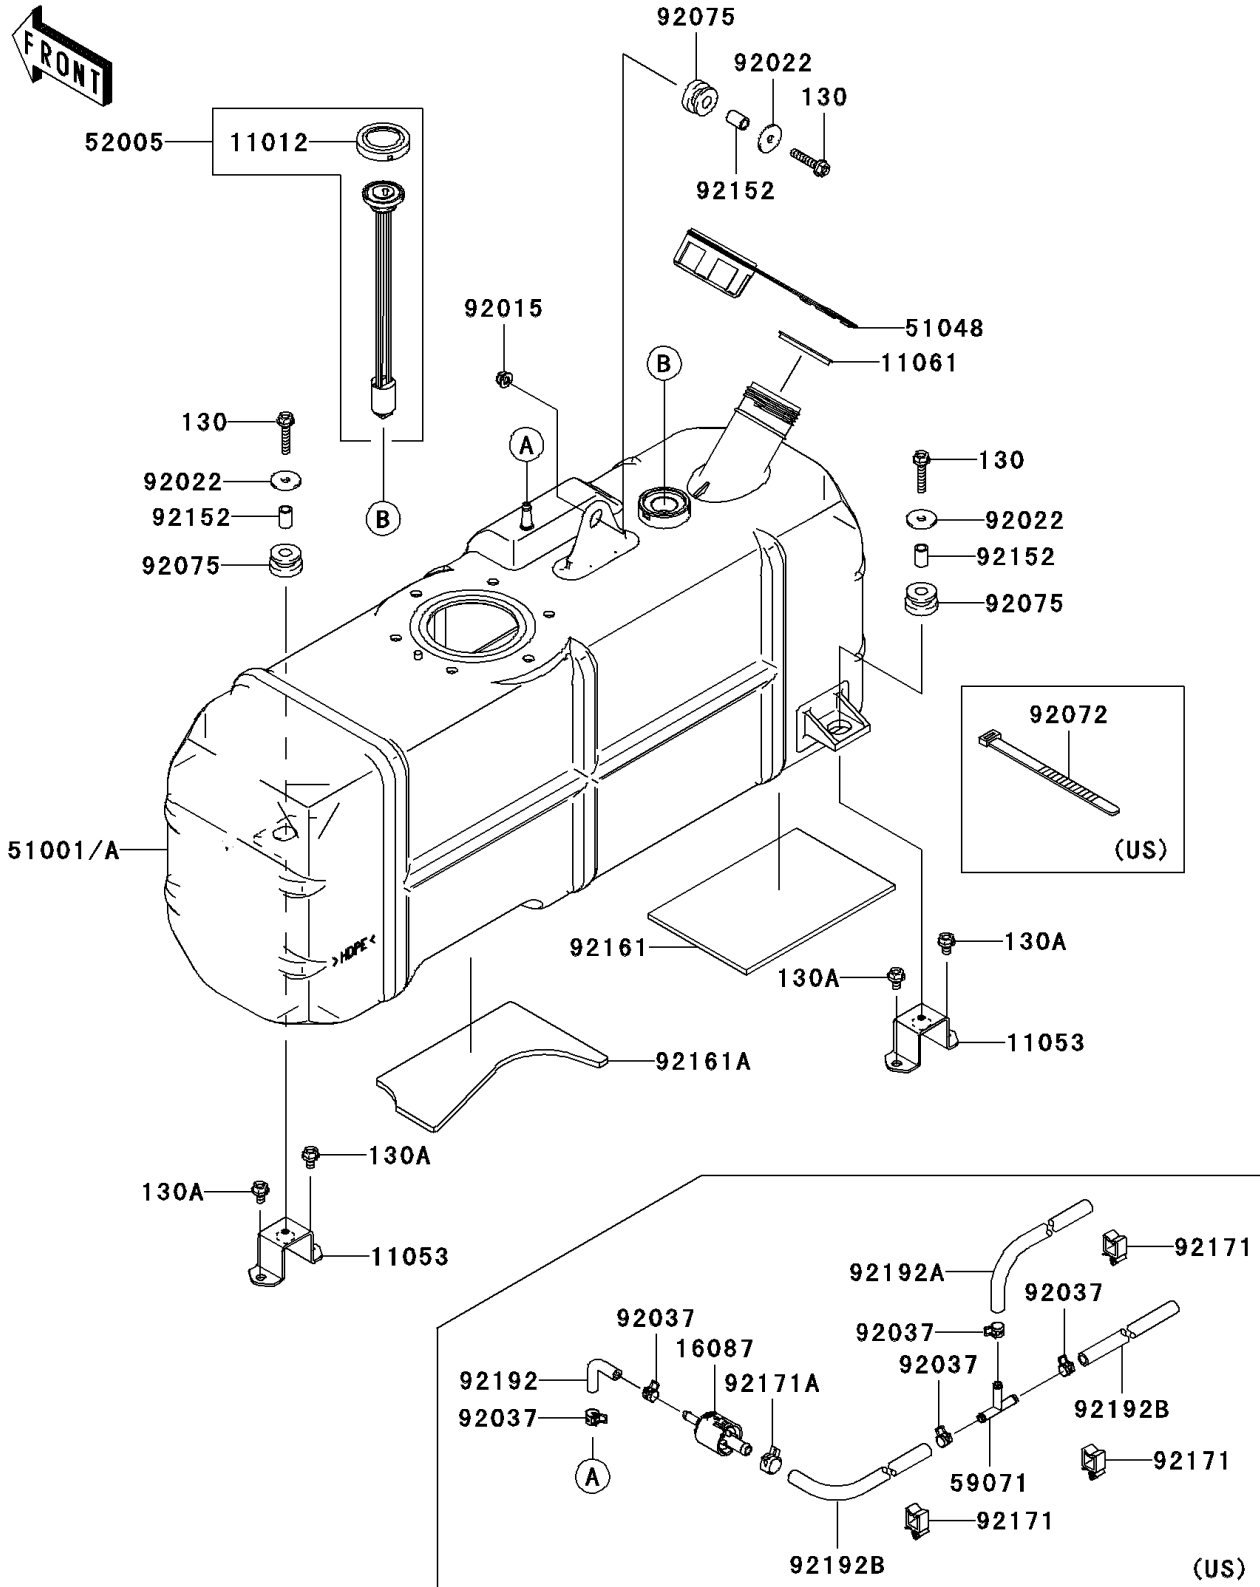

## 2009 MULE™ 4010 4x4 Hardwoods Green HD® PARTS DIAGRAM

Fuel Tank

F2410

## 2009 MULE™ 4010 4x4 Hardwoods Green HD® PARTS LIST

Fuel Tank

ITEM NAME	PART NUMBER	QUANTITY
BOLT-FLANGED,6X30 (Ref # 130)	130BA0630	1
BOLT-FLANGED,6X10 (Ref # 130A)	130BB0610	1
CAP,FUEL GAUGE (Ref # 11012)	11012-1627	1
BRACKET (Ref # 11053)	11053-7512	1
GASKET,FUEL TANK CAP (Ref # 11061)	11061-0395	1
CAP-ASSY-TANK,FUEL (Ref # 51048)	51048-0026	1
GAUGE,FUEL (Ref # 52005)	52005-7501	1
NUT,LOCK,FLANGED,6MM (Ref # 92015)	92015-1675	1
WASHER,6.5X24X2 (Ref # 92022)	92022-1690	1
DAMPER (Ref # 92075)	92075-1787	1
COLLAR,7.02X10.32X15.3 (Ref # 92152)	92152-7511	1
DAMPER (Ref # 92161)	92161-7508	1
DAMPER (Ref # 92161A)	92161-7513	1
VALVE-CHECK (Ref # 16087)	16087-0002	1
TANK-COMP-FUEL (Ref # 51001)	51001-0292	1
TANK-COMP-FUEL (Ref # 51001A)	51001-0293	1
JOINT (Ref # 59071)	59071-3705	1
CLAMP,TUBE (Ref # 92037)	92037-1461	1
BAND,L=123 (Ref # 92072)	92072-030	1
CLAMP (Ref # 92171)	92171-0290	1
CLAMP (Ref # 92171A)	92171-0515	1
TUBE,FUEL TANK-CHECK VALVE (Ref # 92192)	92192-0067	1
TUBE,7X11X370 (Ref # 92192A)	92192-7512	1
TUBE,7X11X225 (Ref # 92192B)	92192-7513	1