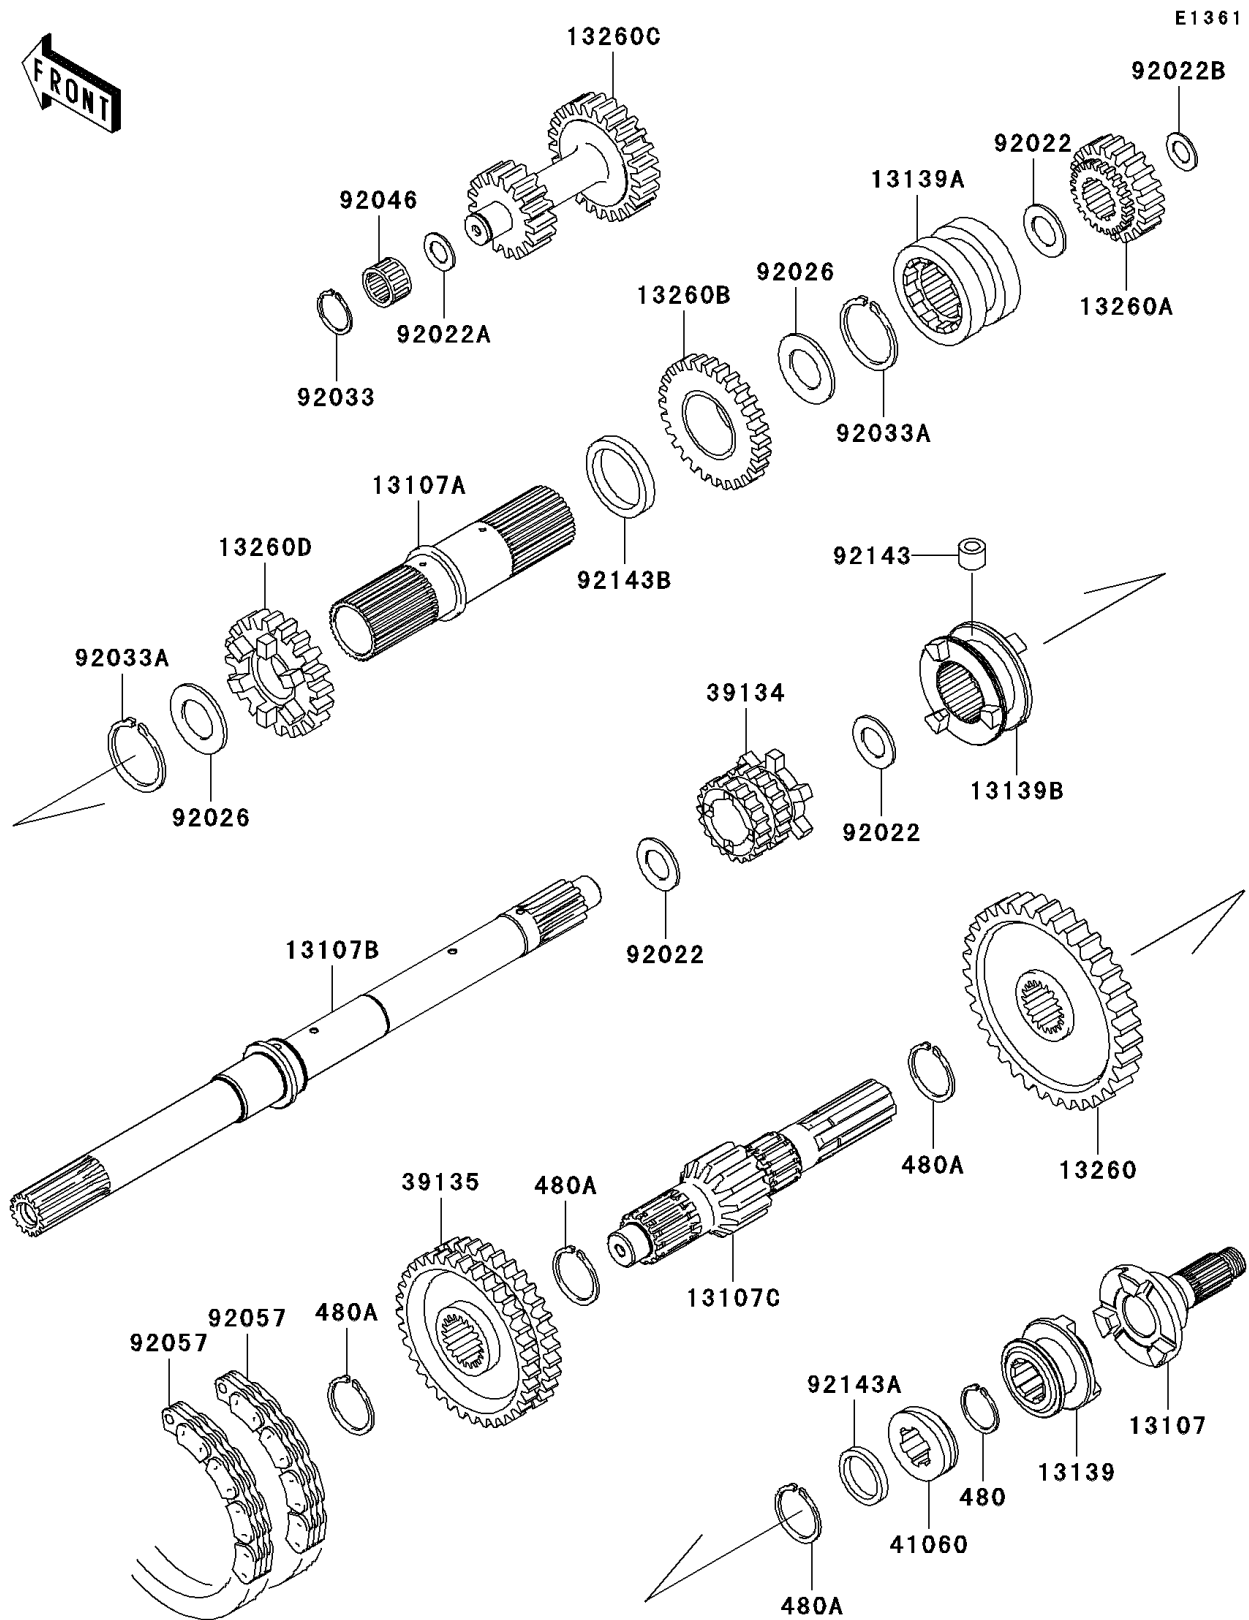

2009 MULE™ 4010 4x4 Hardwoods Green HD® PARTS DIAGRAM

Transmission

2009 MULE™ 4010 4x4 Hardwoods Green HD® PARTS LIST

Transmission

ITEM NAME	PART NUMBER	QUANTITY
CIRCLIP-TYPE-C,25MM (Ref # 480)	480J2500	1
CIRCLIP-TYPE-C,30MM (Ref # 480A)	480J3000	1
SHAFT,2WD/4WD (Ref # 13107)	13107-0106	1
SHAFT,INPUT OUTER (Ref # 13107A)	13107-1309	1
SHAFT,INPUT (Ref # 13107B)	13107-1470	1
SHAFT,OUTPUT,14T (Ref # 13107C)	13107-1517	1
SHIFTER,2WD/4WD (Ref # 13139)	13139-0010	1
SHIFTER,SPEED,HI/LOW (Ref # 13139A)	13139-1069	1
SHIFTER,FR/RR (Ref # 13139B)	13139-1072	1
GEAR,OUTPUT REVERSE,51T (Ref # 13260)	13260-1288	1
GEAR,INPUT REDUCTION,20T (Ref # 13260A)	13260-1289	1
GEAR,INPUT REDUCTION,28T (Ref # 13260B)	13260-1290	1
GEAR,REDUCTION,17T&25T (Ref # 13260C)	13260-1291	1
GEAR,INPUT 28T (Ref # 13260D)	13260-1462	1
SPROCKET-DRIVE,20T (Ref # 39134)	39134-1055	1
SPROCKET-DRIVEN,41T (Ref # 39135)	39135-1055	1
GEAR-METER SCREW (Ref # 41060)	41060-1147	1
WASHER,25.3X33X1 (Ref # 92022)	92022-1109	1
WASHER,17.3X28X1 (Ref # 92022A)	92022-255	1
WASHER,17.3X30X1.4 (Ref # 92022B)	92022-270	1
SPACER,35.3X44X0.5 (Ref # 92026)	92026-1375	1
RING-SNAP (Ref # 92033)	92033-032	1
RING-SNAP (Ref # 92033A)	92033-1269	1
BEARING-NEEDLE,K17X23X13.8 (Ref # 92046)	92046-1184	1
CHAIN,REVERSE,81RH2520,54L (Ref # 92057)	92057-1364	1
COLLAR,8X14X10.5 (Ref # 92143)	92143-1497	1
COLLAR,25X32X4.5 (Ref # 92143A)	92143-1597	1
COLLAR (Ref # 92143B)	92143-1599	1