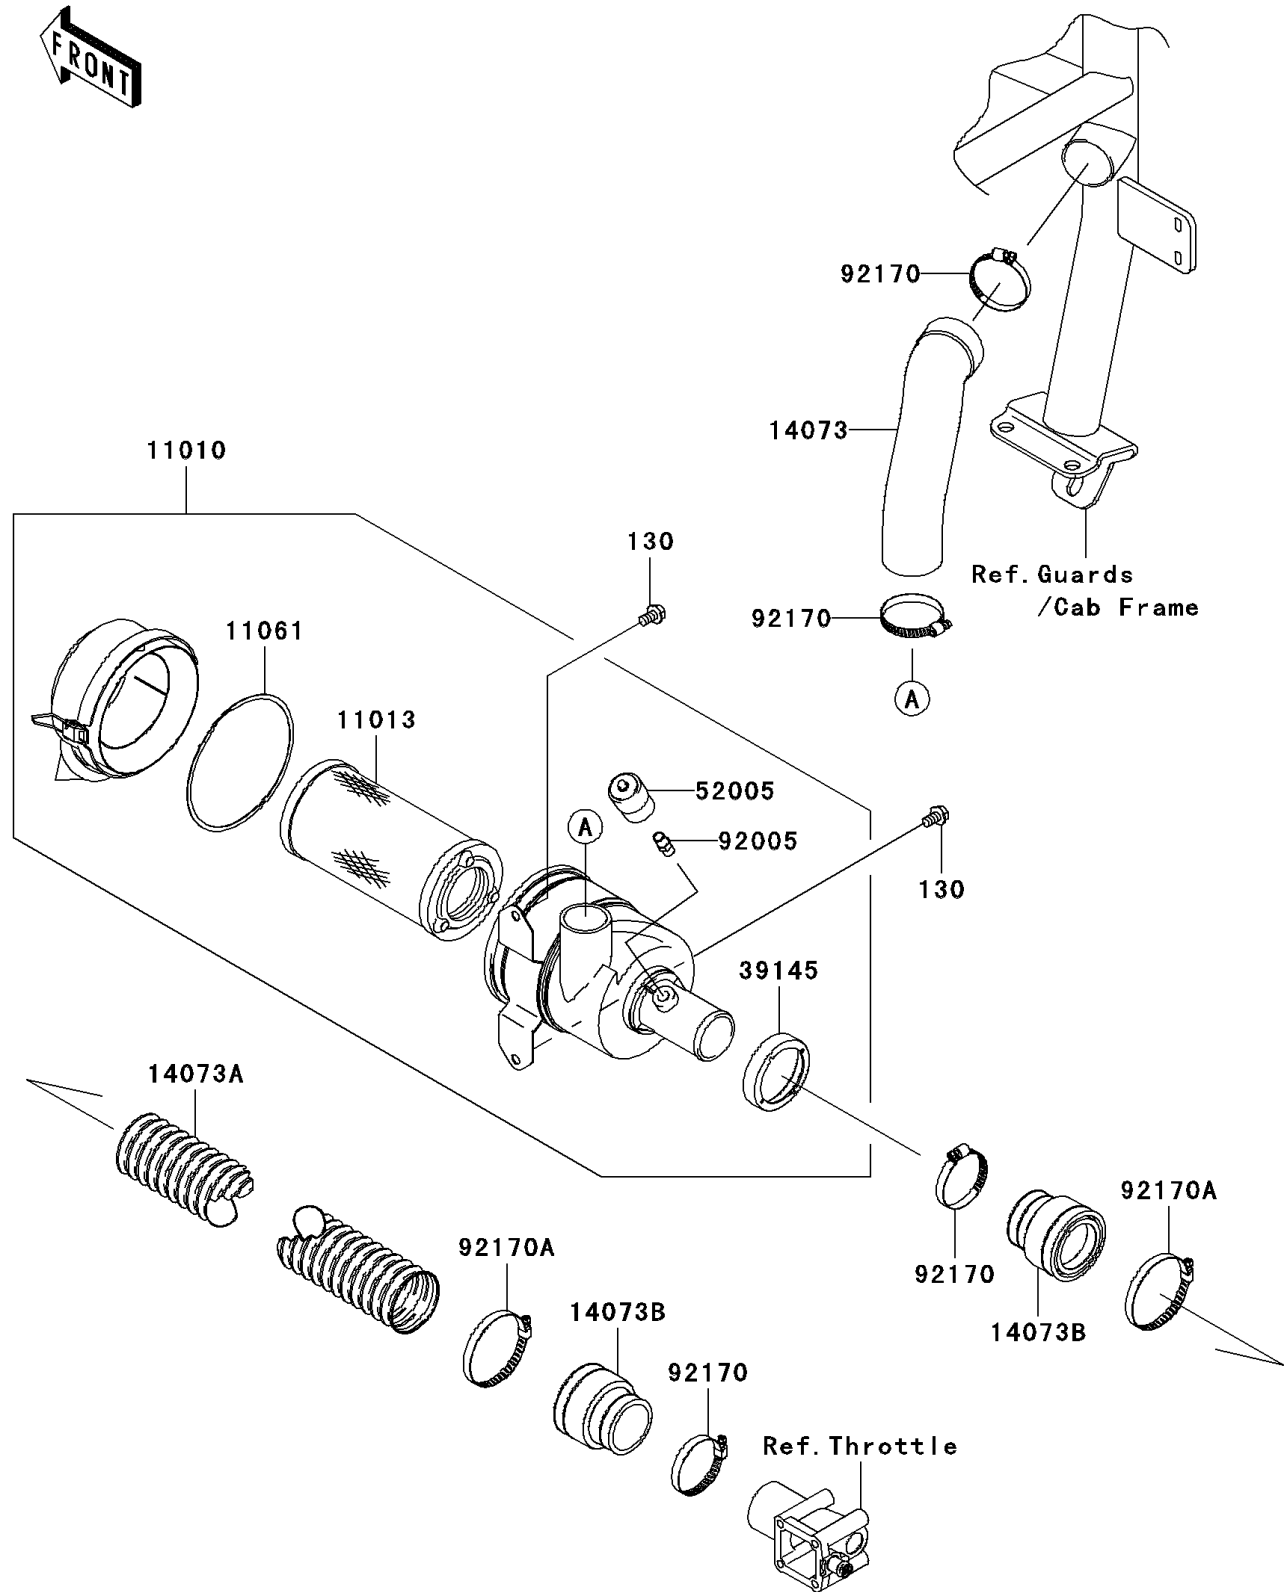

2009 MULE™ 4010 4x4 Hardwoods Green HD® PARTS DIAGRAM

Air Cleaner

E1130

2009 MULE™ 4010 4x4 Hardwoods Green HD® PARTS LIST

Air Cleaner

ITEM NAME	PART NUMBER	QUANTITY
BOLT-FLANGED,8X14 (Ref # 130)	130BB0814	1
FILTER-ASSY-AIR (Ref # 11010)	11010-0177	1
ELEMENT-AIR FILTER (Ref # 11013)	11013-1290	1
GASKET,AIR FILTER (Ref # 11061)	11061-1078	1
DUCT,RR BAR-A/C (Ref # 14073)	14073-0236	1
DUCT (Ref # 14073A)	14073-7504	1
DUCT,ADAPTER (Ref # 14073B)	14073-7505	1
TRIM-SEAL (Ref # 39145)	39145-1133	1
GAUGE,AIR (Ref # 52005)	52005-7502	1
FITTING,AIR FILTER (Ref # 92005)	92005-1386	1
CLAMP (Ref # 92170)	92170-1674	1
CLAMP (Ref # 92170A)	92170-1764	1