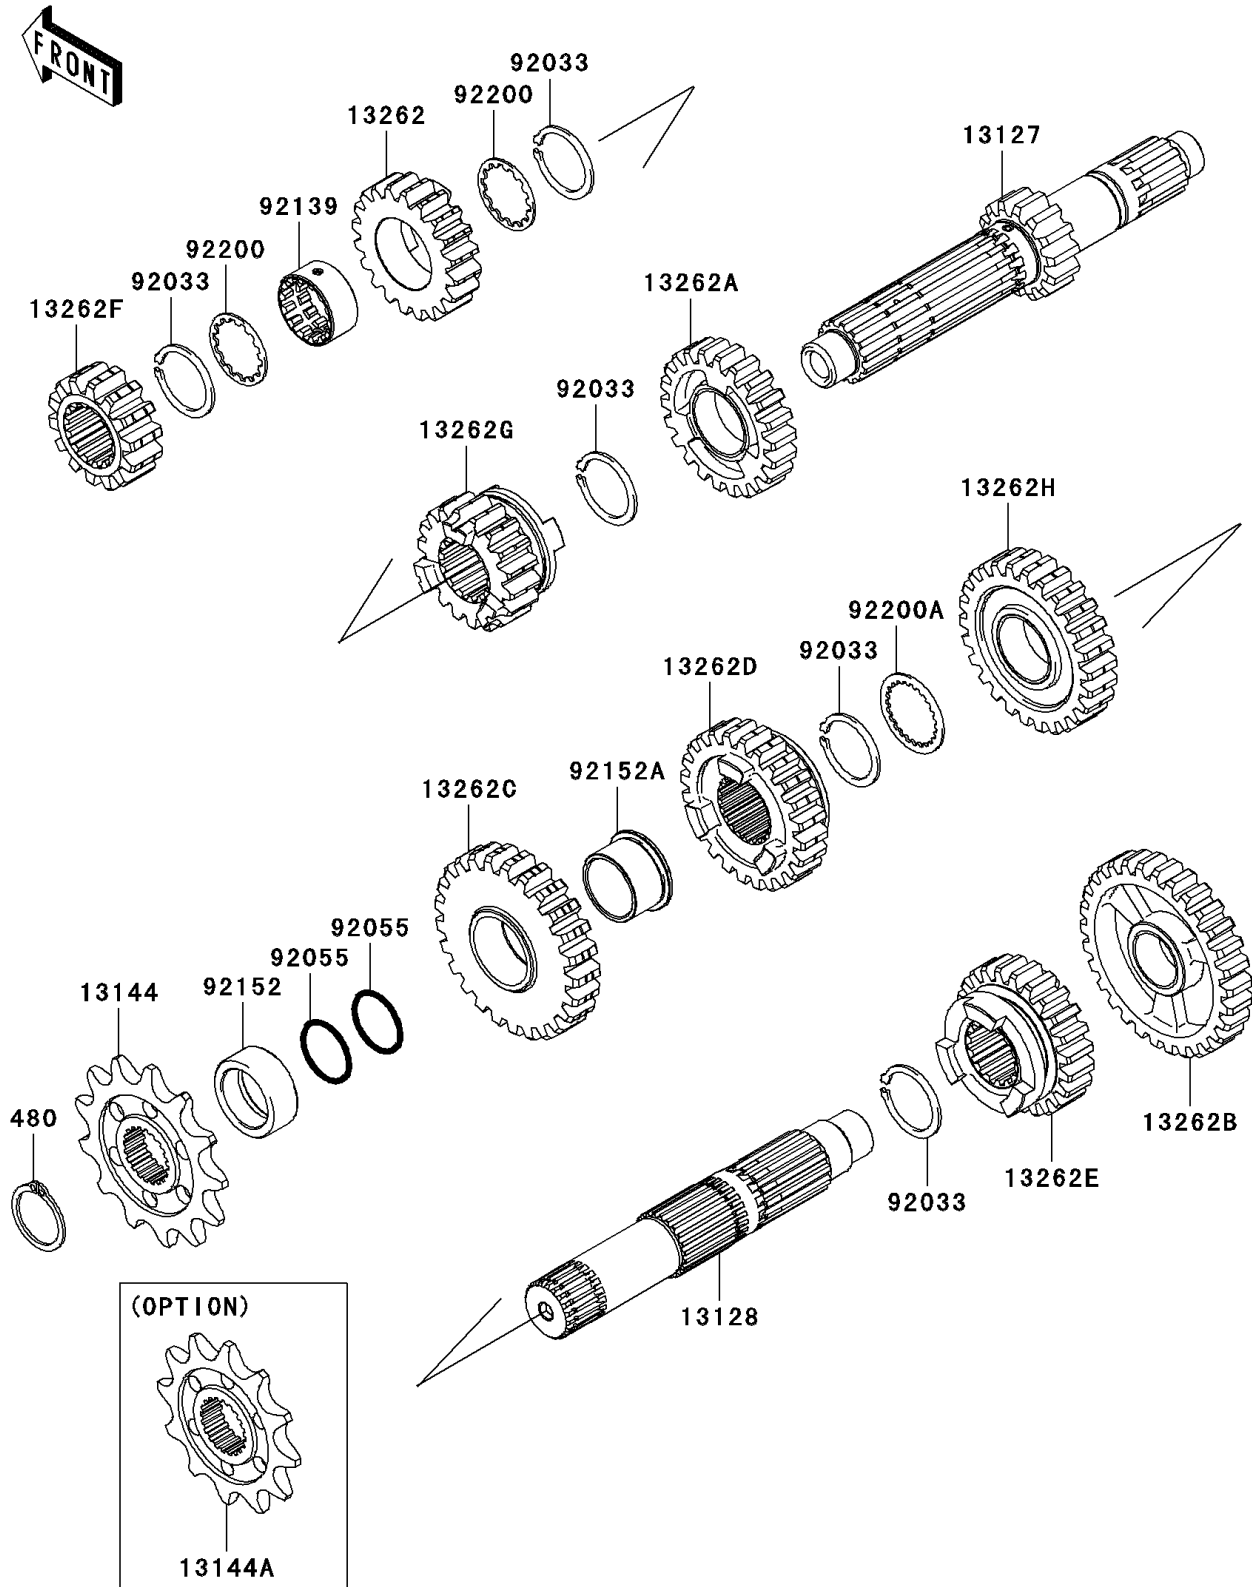

2008 KX™250F PARTS DIAGRAM

Transmission

E1361

2008 KX™250F PARTS LIST

Transmission

ITEM NAME	PART NUMBER	QUANTITY
CIRCLIP-TYPE-C,22MM (Ref # 480)	480J2200	1
GEAR,INPUT LOW,14T (Ref # 13127)	13127-0045	1
SHAFT-TRANSMISSION OUTPUT (Ref # 13128)	13128-0032	1
SPROCKET-OUTPUT,13T (Ref # 13144)	13144-0035	1
SPROCKET-OUTPUT,12T (Ref # 13144A)	13144-0036	1
GEAR,INPUT 4TH,20T (Ref # 13262)	13262-0383	1
GEAR,INPUT 5TH,22T (Ref # 13262A)	13262-0384	1
GEAR,OUTPUT LOW,30T (Ref # 13262B)	13262-0385	1
GEAR,OUTPUT 2ND,25T (Ref # 13262C)	13262-0386	1
GEAR,OUTPUT 4TH,24T (Ref # 13262D)	13262-0388	1
GEAR,OUTPUT 5TH,23T (Ref # 13262E)	13262-0389	1
GEAR,INPUT 2ND,14T (Ref # 13262F)	13262-0437	1
GEAR,INPUT 3RD,18T (Ref # 13262G)	13262-0511	1
GEAR,OUTPUT 3RD,26T (Ref # 13262H)	13262-0512	1
RING-SNAP (Ref # 92033)	92033-1270	1
RING-O,19.5X1.5 (Ref # 92055)	92055-055	1
BUSHING (Ref # 92139)	92139-0159	1
COLLAR (Ref # 92152)	92152-0377	1
COLLAR (Ref # 92152A)	92152-0443	1
WASHER,24X28.6X1 (Ref # 92200)	92200-0028	1
WASHER,25X30.1X1 (Ref # 92200A)	92200-0287	1