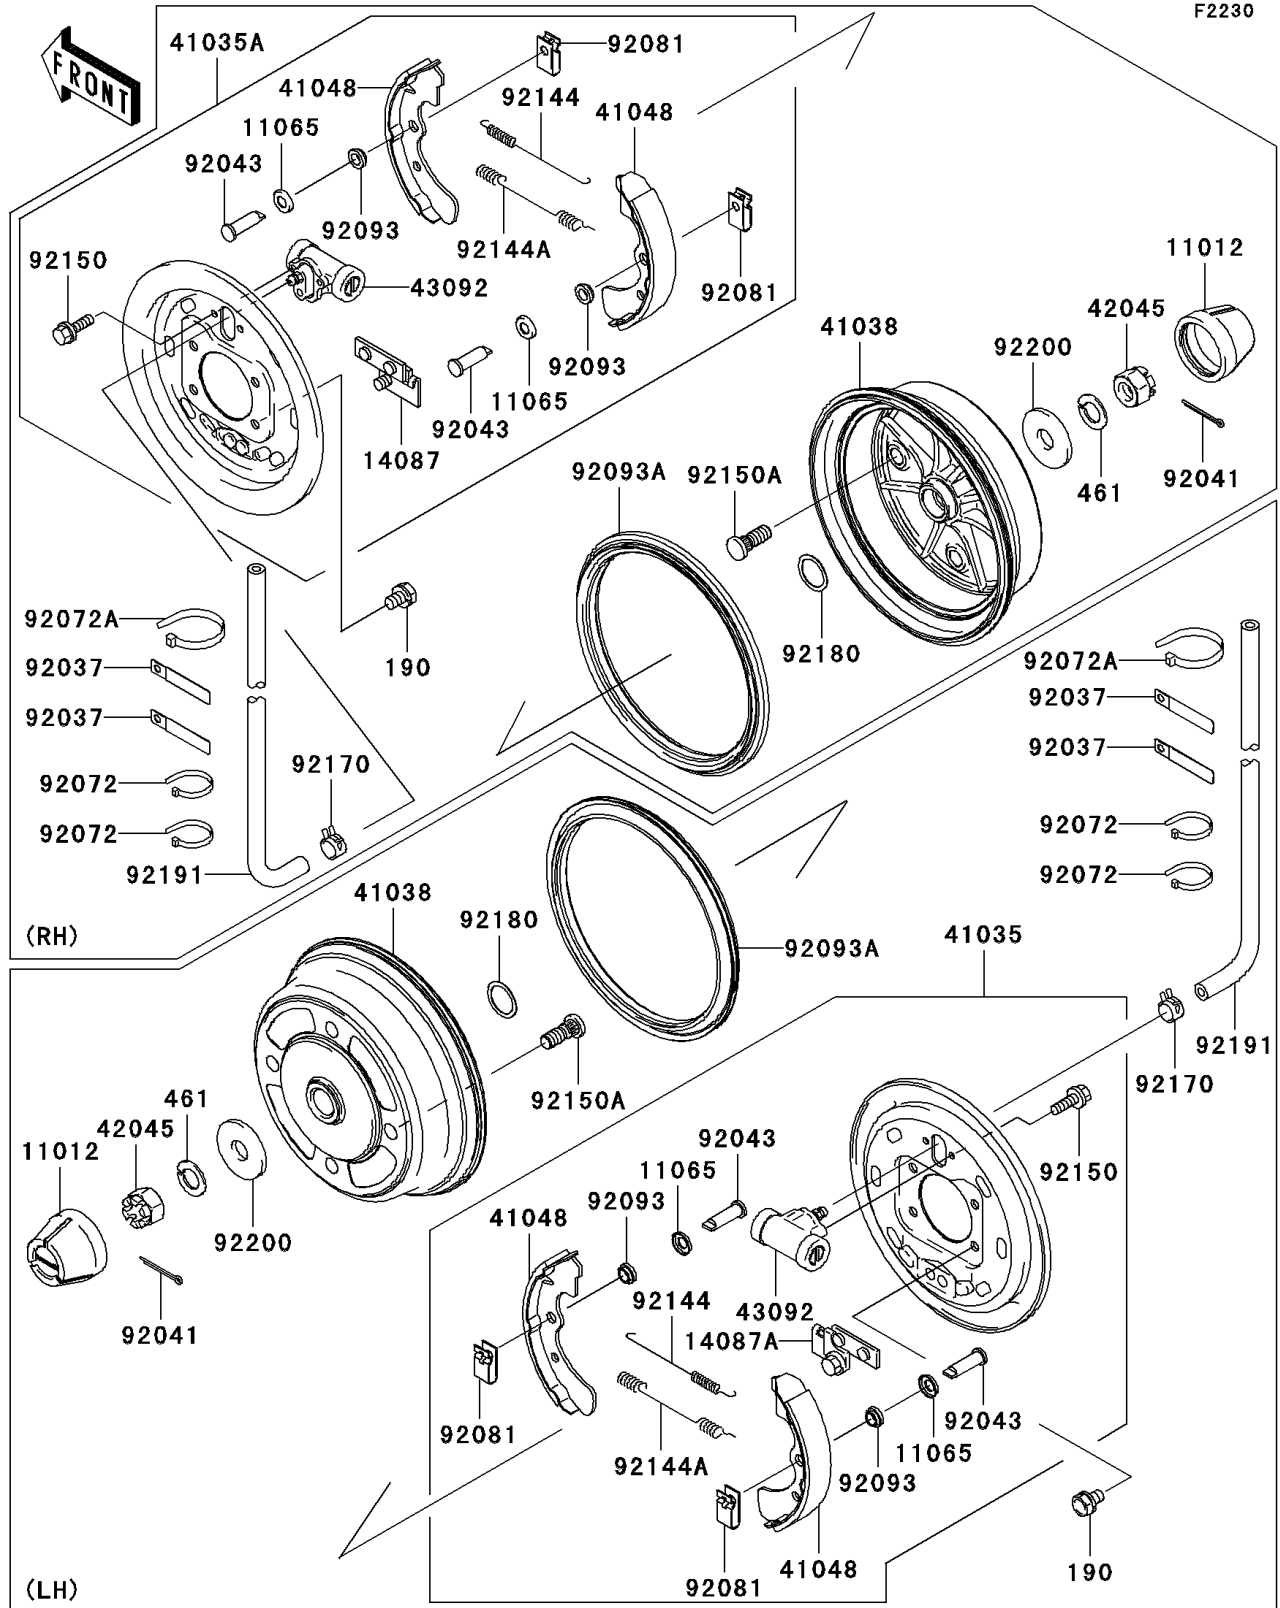

2007 MULE™ 3010 Trans4x4 Diesel PARTS DIAGRAM

Front Hubs/Brakes

2007 MULE™ 3010 Trans4x4 Diesel PARTS LIST

Front Hubs/Brakes

ITEM NAME	PART NUMBER	QUANTITY
BOLT-UPSET-WS,10X16 (Ref # 190)	190H1016	1
WASHER-SPRING,18MM (Ref # 461)	461F1800	1
CAP,WHEEL (Ref # 11012)	11012-1969	1
CAP (Ref # 11065)	11065-1175	1
RETAINER-ASSY,RH (Ref # 14087)	14087-1001	1
RETAINER-ASSY,LH (Ref # 14087A)	14087-1002	1
PANEL-ASSY-BRAKE,FR,LH (Ref # 41035)	41035-7502	1
PANEL-ASSY-BRAKE,FR,RH (Ref # 41035A)	41035-7504	1
DRUM,FRONT BRAKE (Ref # 41038)	41038-7501	1
SHOE-BRAKE (Ref # 41048)	41048-7501	1
NUT,CASTLE,18MM (Ref # 42045)	42045-018	1
CYLINDER,FRONT BRAKE PANEL (Ref # 43092)	43092-1054	1
CLAMP,L=60 (Ref # 92037)	92037-1069	1
COTTER,4.0X35 (Ref # 92041)	92041-1053	1
PIN (Ref # 92043)	92043-1636	1
BAND,L=123 (Ref # 92072)	92072-030	1
BAND,L=149 (Ref # 92072A)	92072-031	1
SPRING,SHOE CLAMP (Ref # 92081)	92081-1904	1
SEAL (Ref # 92093)	92093-1532	1
SEAL,BS184.8X13.5ZS (Ref # 92093A)	92093-1543	1
SPRING,BRAKE (Ref # 92144)	92144-1300	1
SPRING,BRAKE (Ref # 92144A)	92144-1301	1
BOLT,FLANGED,6X12 (Ref # 92150)	92150-1166	1
BOLT (Ref # 92150A)	92150-1366	1
CLAMP (Ref # 92170)	92170-2042	1
SHIM,25.2X32.5X0.6 (Ref # 92180)	92180-1353	1
TUBE,4.7X9.5X1480 (Ref # 92191)	92191-1615	1
WASHER,18.5X52X4.5 (Ref # 92200)	92200-1474	1