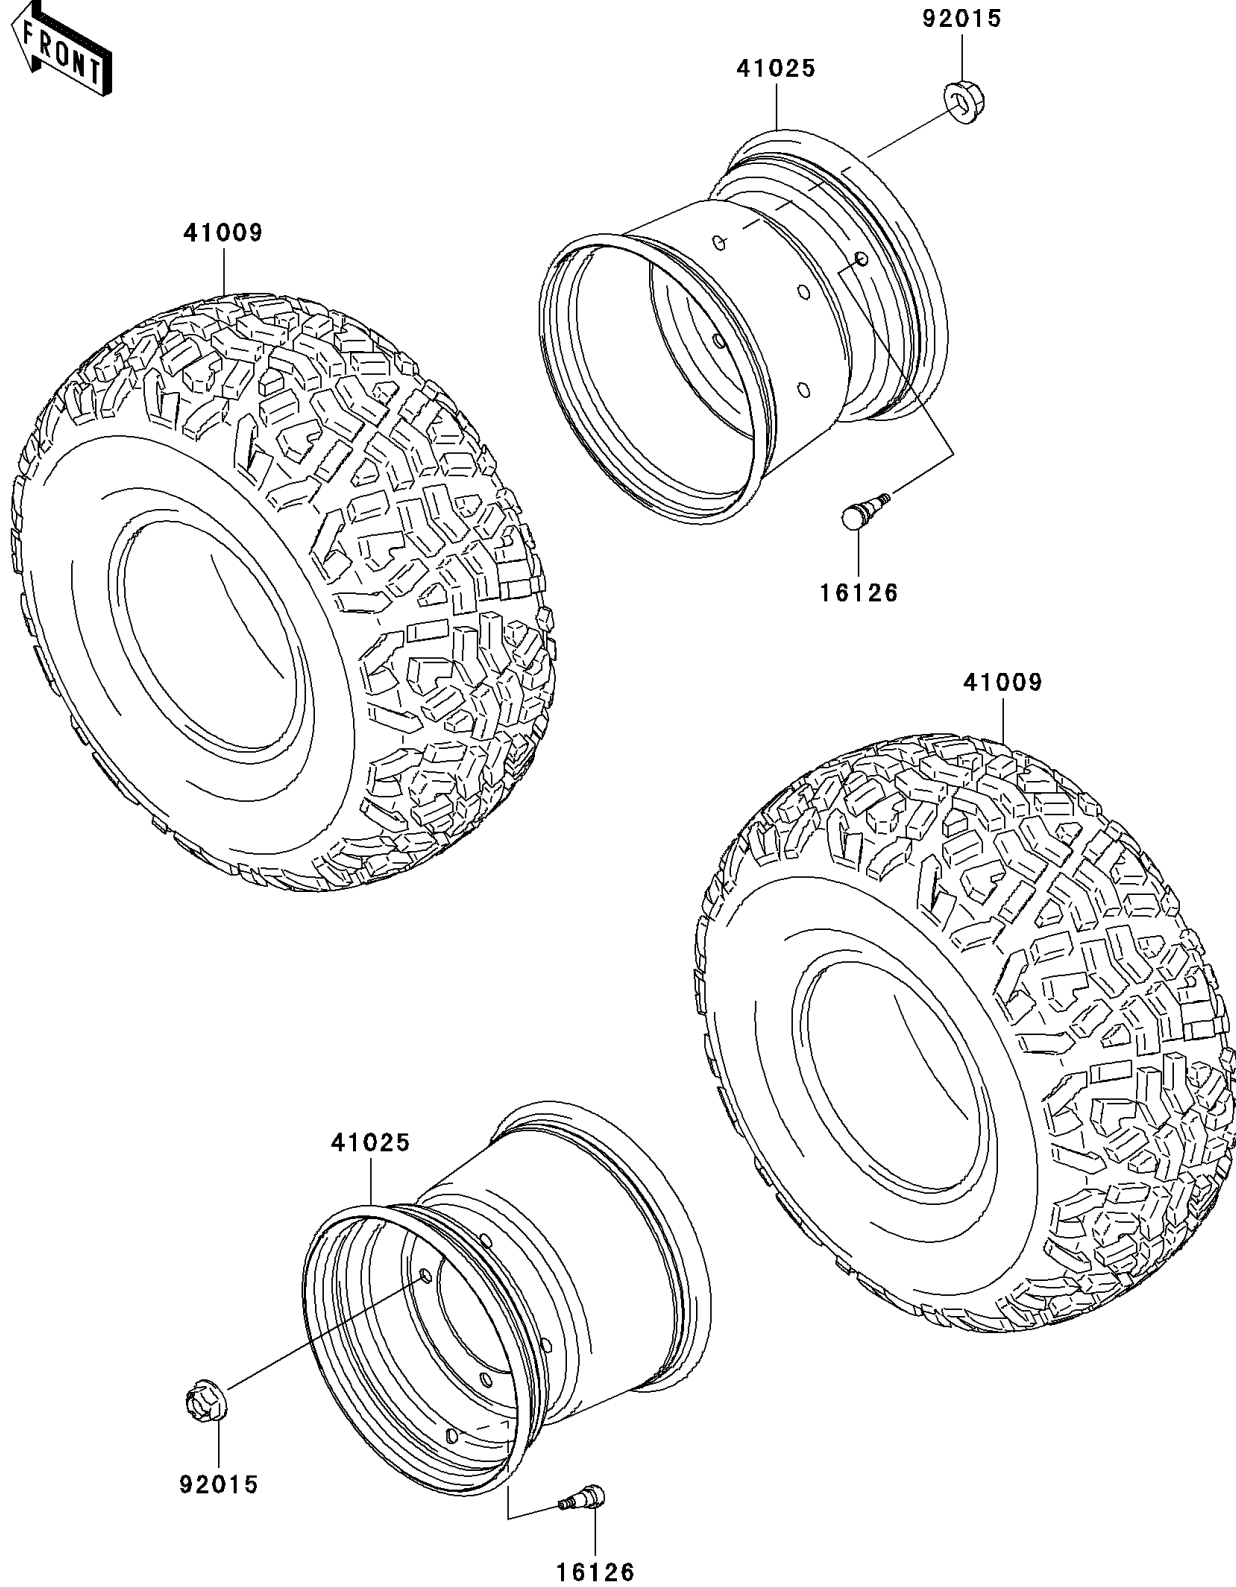

MULE™ 3010 Trans4x4 Diesel PARTS DIAGRAM

Wheels/Tires

F2210

MULE™ 3010 Trans4x4 Diesel PARTS LIST

Wheels/Tires

ITEM NAME	PART NUMBER	QUANTITY
-----------	-------------	----------