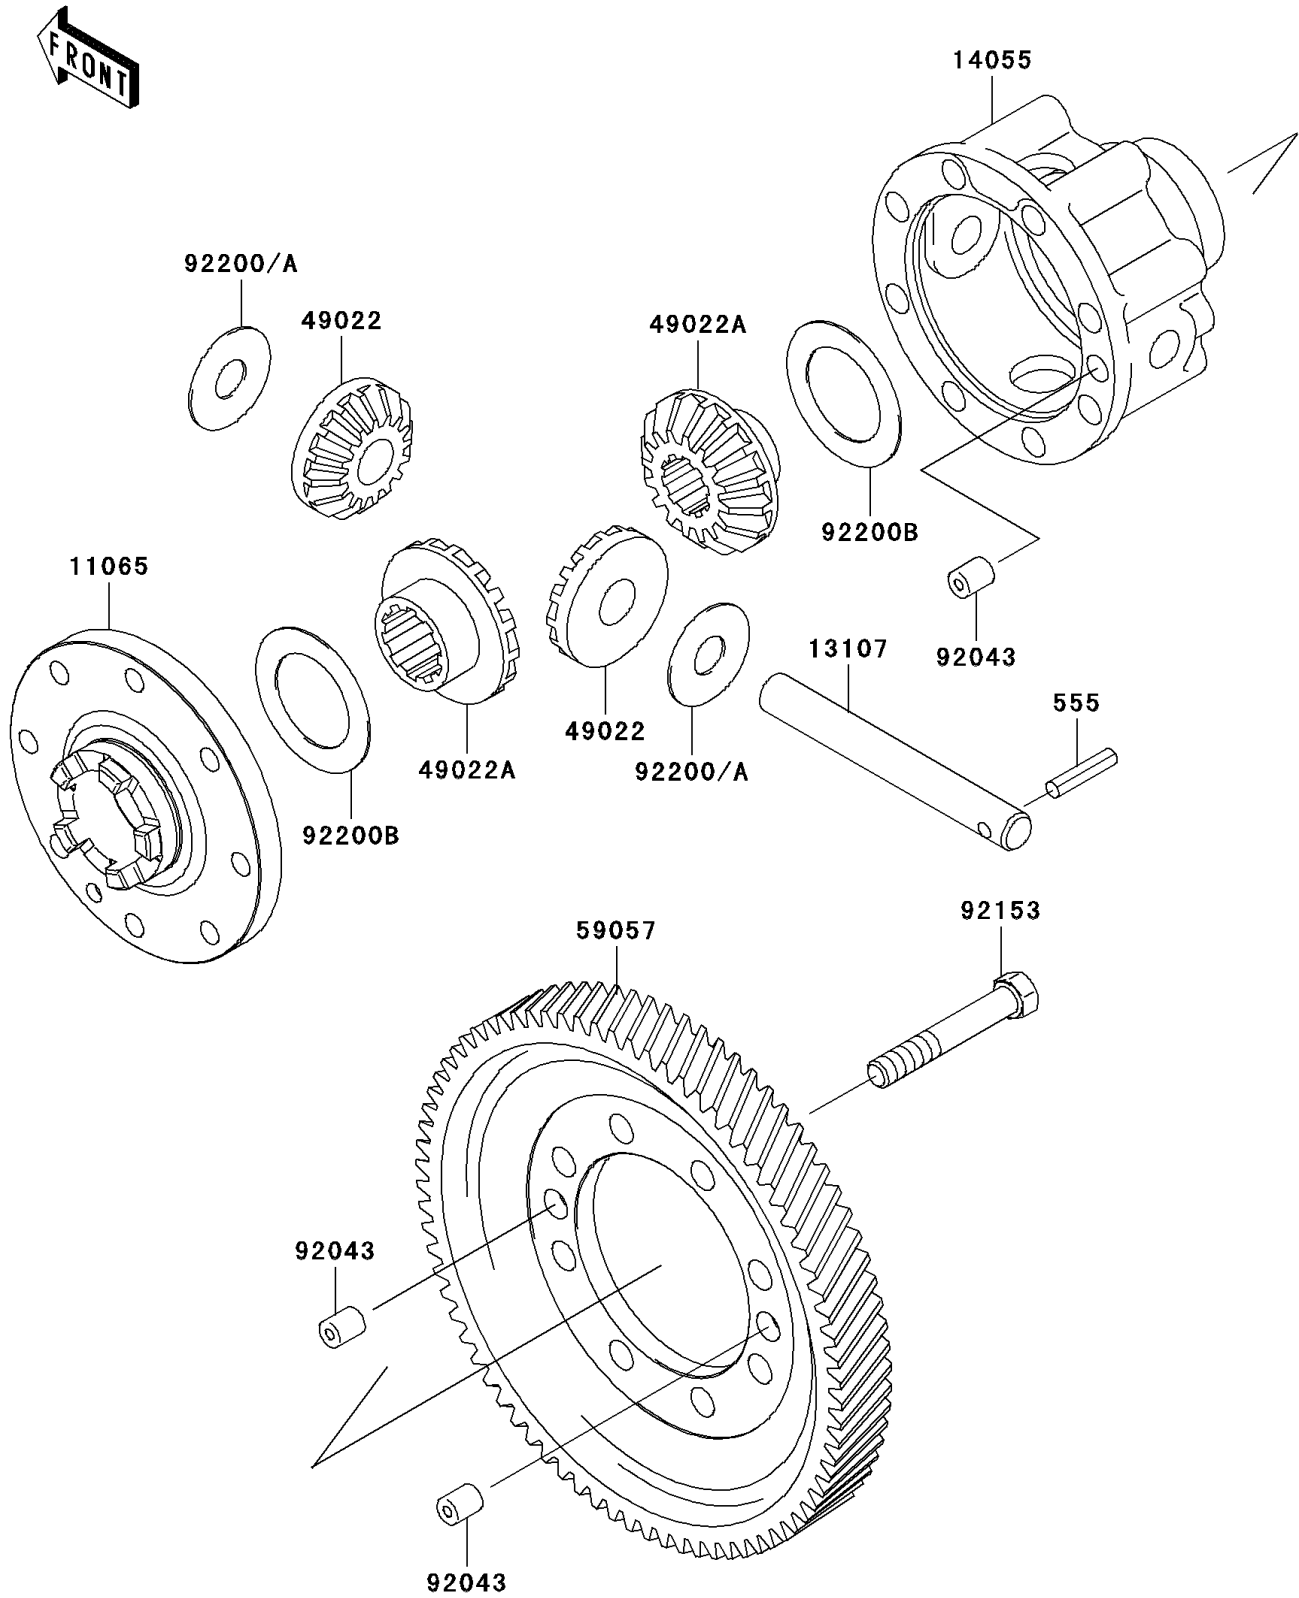

MULE™ 3010 Trans4x4 Diesel PARTS DIAGRAM

Differential

E1451

MULE™ 3010 Trans4x4 Diesel PARTS LIST

Differential

ITEM NAME	PART NUMBER	QUANTITY
-----------	-------------	----------