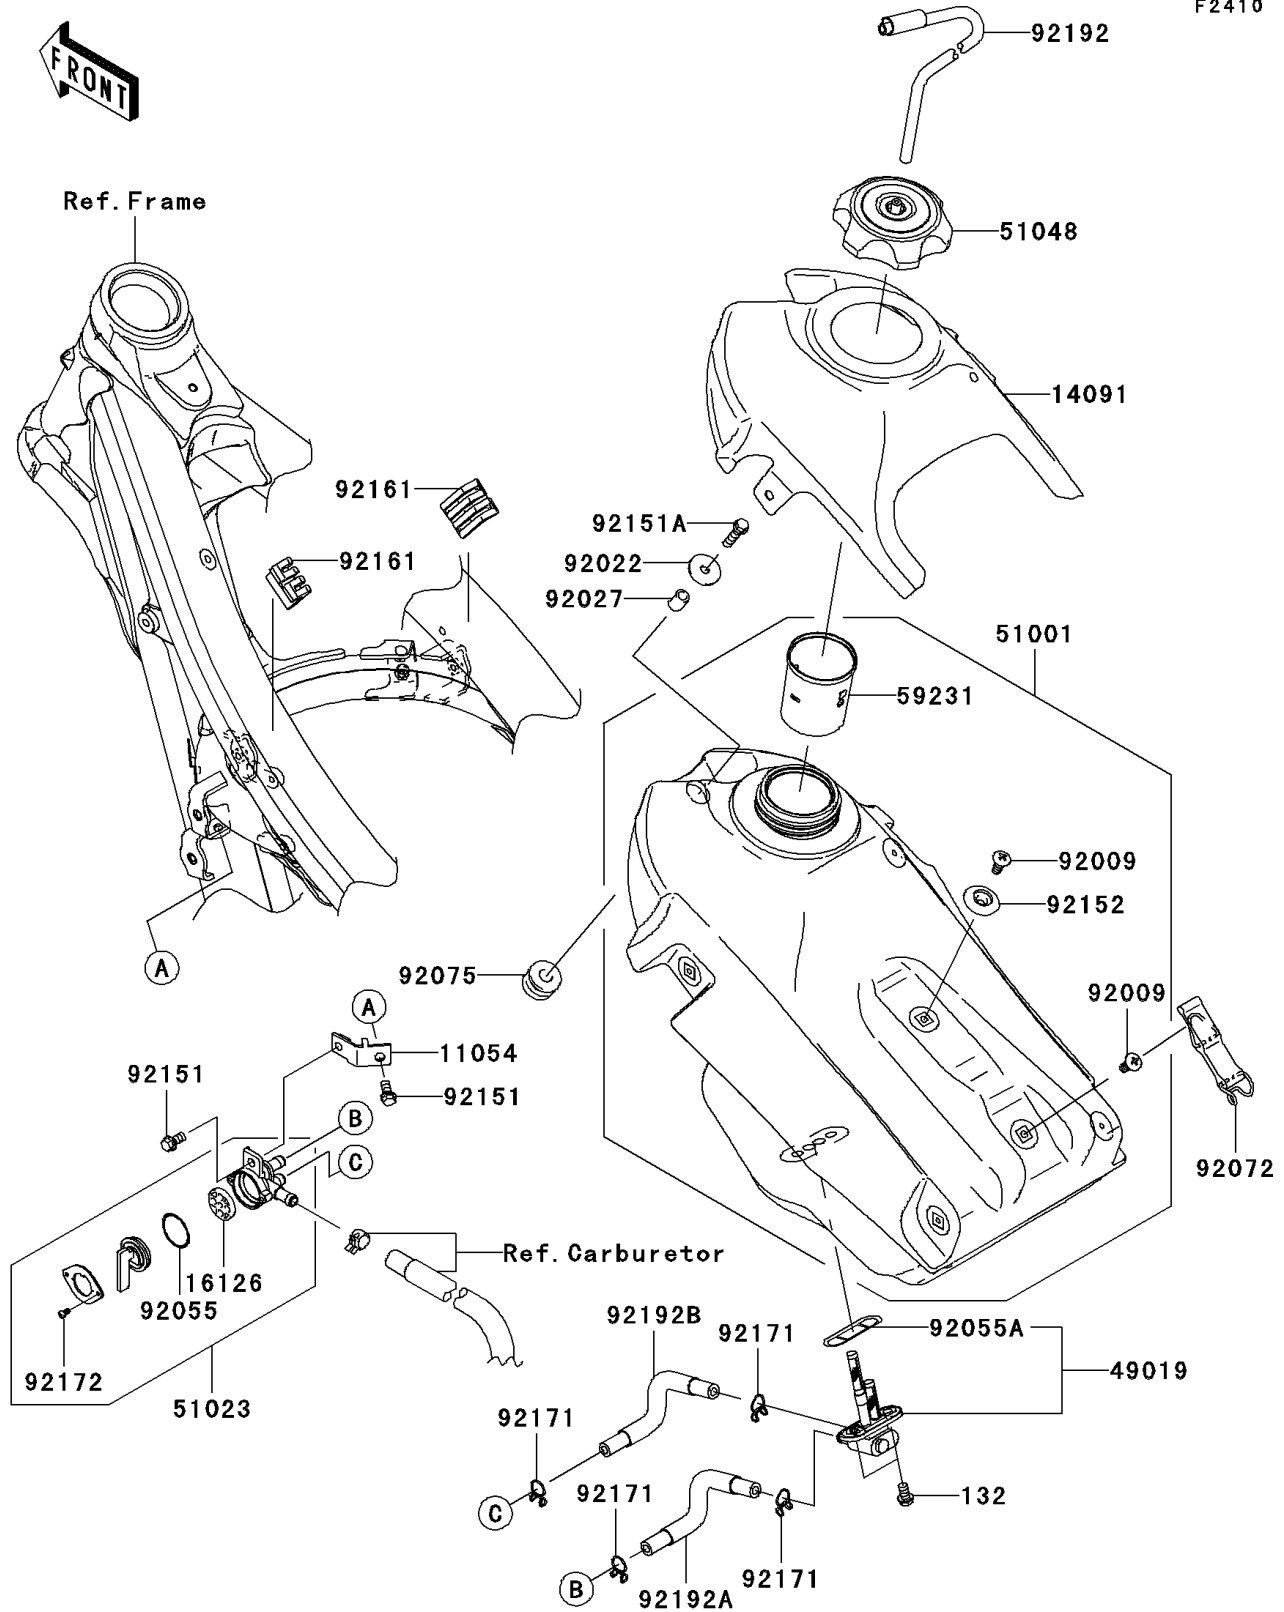

2008 KLX™450R PARTS DIAGRAM

Fuel Tank

F2410

2008 KLX™450R PARTS LIST

Fuel Tank

ITEM NAME	PART NUMBER	QUANTITY
BOLT-FLANGED-SMALL,6X12 (Ref # 132)	132BB0612	1
BRACKET,FUEL TAP (Ref # 11054)	11054-1092	1
COVER,FUEL TANK,F.BLACK (Ref # 14091)	14091-0843-6Z	1
VALVE (Ref # 16126)	16126-0027	1
FILTER-FUEL (Ref # 49019)	49019-0005	1
TANK-COMP-FUEL,F.BLACK (Ref # 51001)	51001-0153-6Z	1
TAP-ASSY,FUEL (Ref # 51023)	51023-0026	1
CAP-ASSY-TANK,FUEL (Ref # 51048)	51048-0009	1
FILLER (Ref # 59231)	59231-0019	1
SCREW,6MM (Ref # 92009)	92009-1971	1
WASHER,6.5X24X2 (Ref # 92022)	92022-1690	1
COLLAR,6.8X10X14 (Ref # 92027)	92027-1966	1
RING-O (Ref # 92055)	92055-0111	1
RING-O,FUEL TAP PACKING (Ref # 92055A)	92055-1348	1
BAND,FUEL TANK (Ref # 92072)	92072-0045	1
DAMPER (Ref # 92075)	92075-1787	1
BOLT,6X12 (Ref # 92151)	92151-1133	1
BOLT,FLANGED-SMALL,6X25 (Ref # 92151A)	92151-1930	1
COLLAR (Ref # 92152)	92152-1346	1
DAMPER,FUEL TANK,SIDE (Ref # 92161)	92161-0254	1
CLAMP (Ref # 92171)	92171-0149	1
SCREW,3X6 (Ref # 92172)	92172-0259	1
TUBE (Ref # 92192)	92192-0161	1
TUBE,ON (Ref # 92192A)	92192-0409	1
TUBE,RESERVE (Ref # 92192B)	92192-0503	1