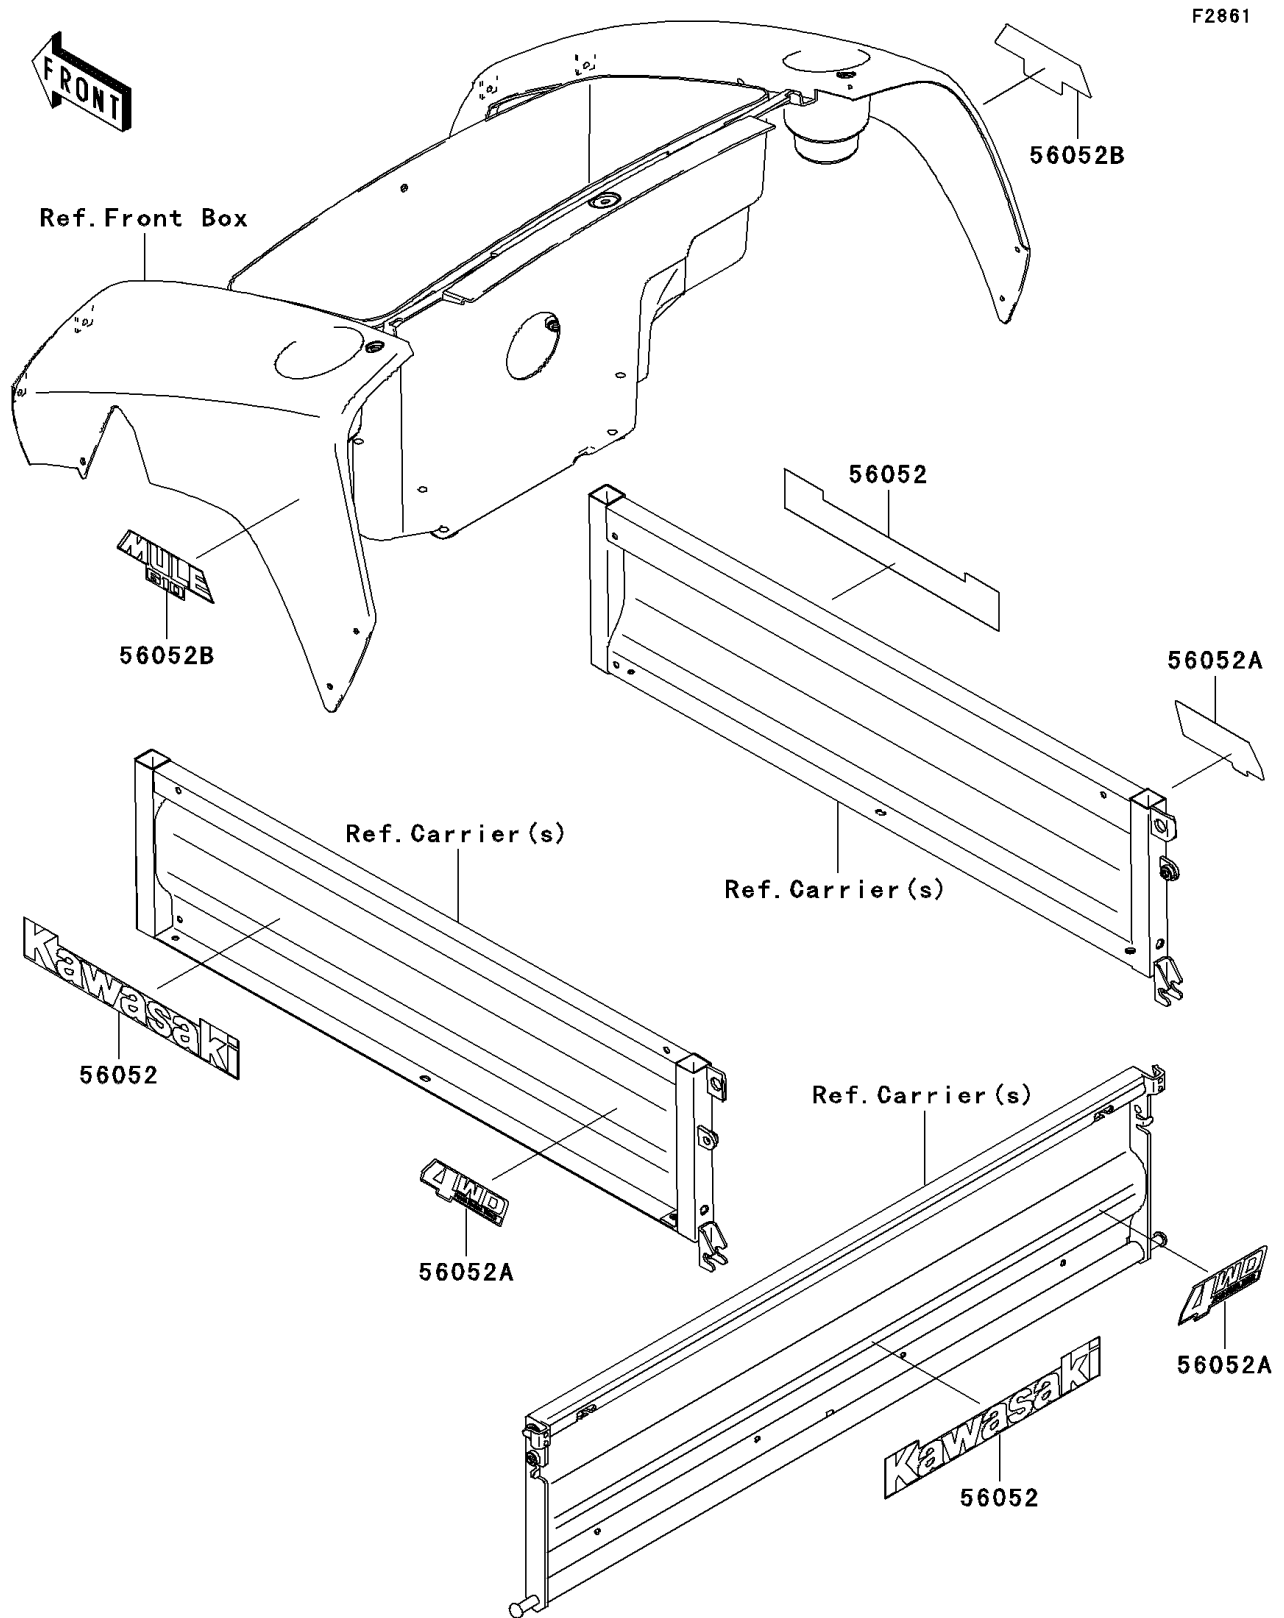

2006 Mule™ 610 4x4 Hardwoods Green HD® PARTS DIAGRAM

Decals

2006 Mule™ 610 4x4 Hardwoods Green HD® PARTS LIST

Decals

ITEM NAME	PART NUMBER	QUANTITY
MARK,SIDE PLATE,KAWASAKI (Ref # 56052)	56052-0105	1
MARK,SIDE PLATE,4WD (Ref # 56052A)	56052-0106	1
MARK,FR FENDER,MULE 610 (Ref # 56052B)	56052-0475	1