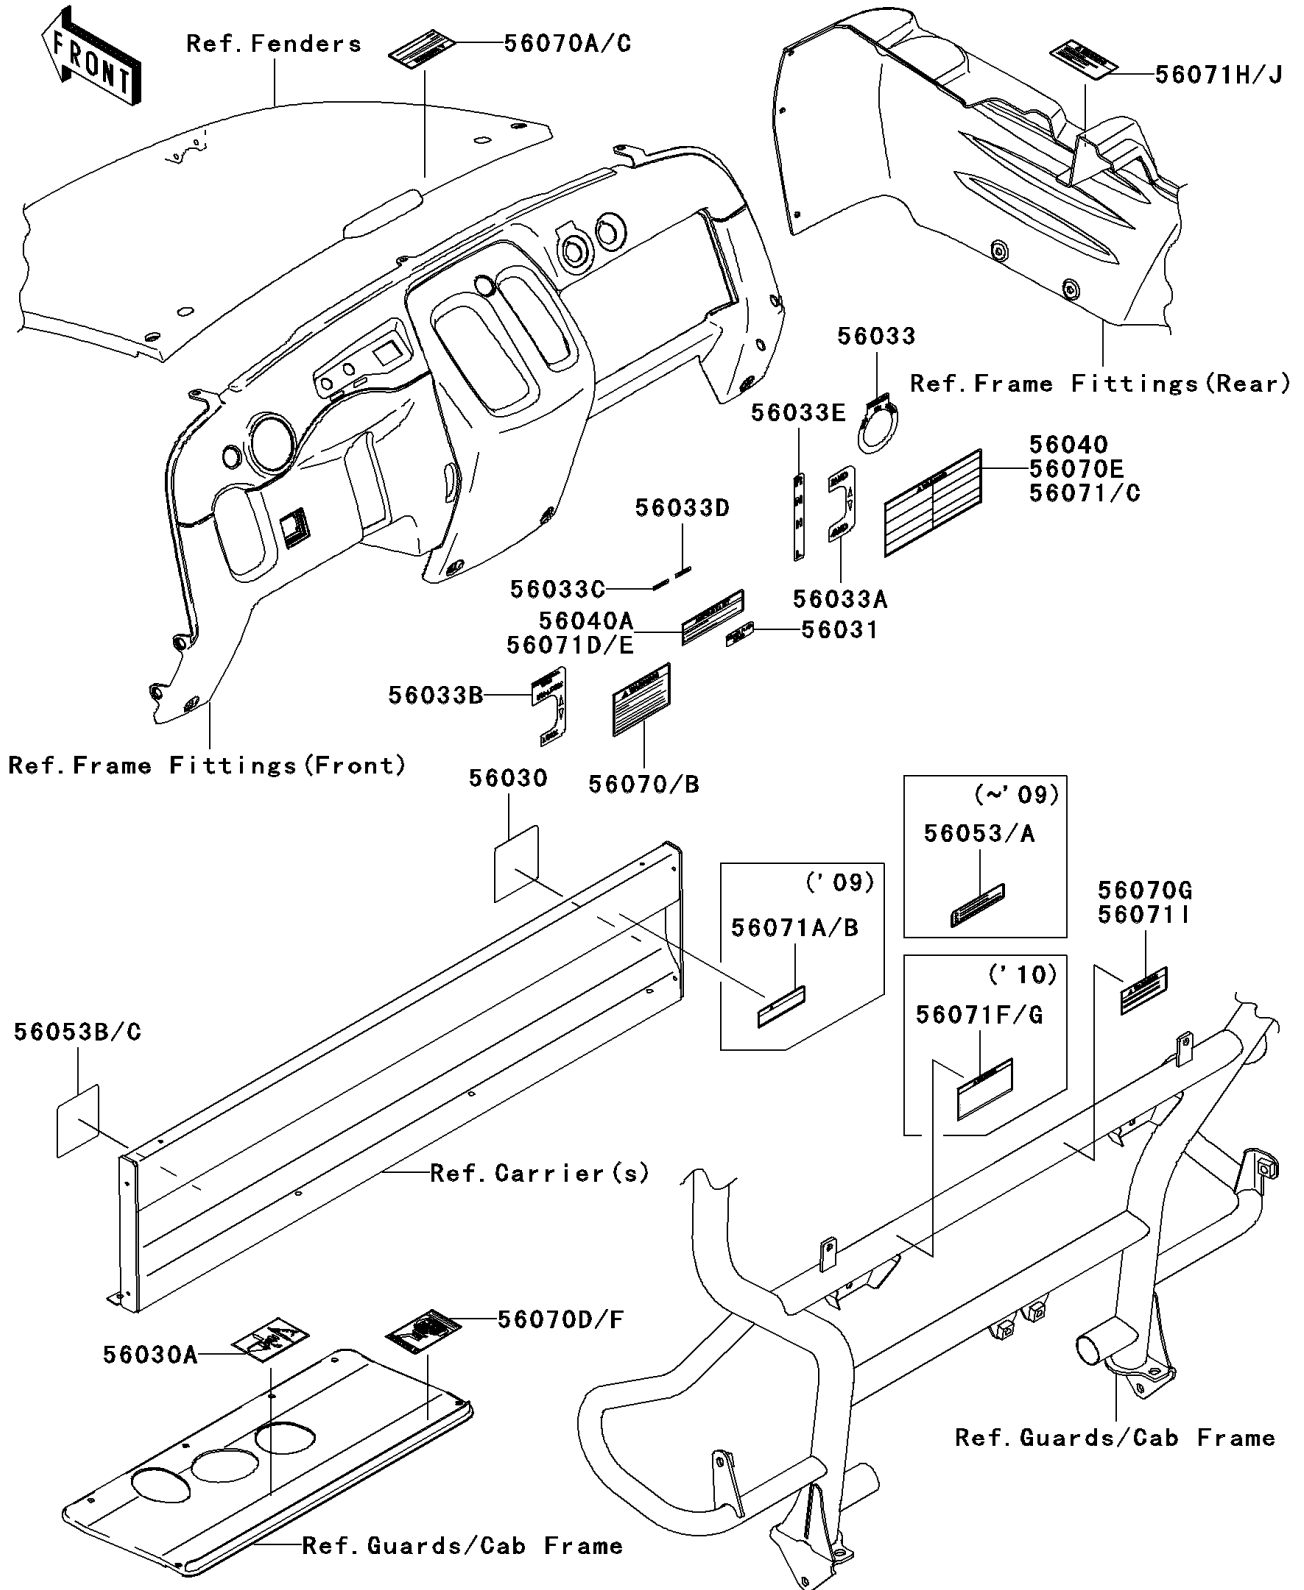

2006 Mule™ 610 4x4 Hardwoods Green HD® PARTS DIAGRAM

Labels

F2860

2006 Mule™ 610 4x4 Hardwoods Green HD® PARTS LIST

Labels

ITEM NAME	PART NUMBER	QUANTITY
LABEL,CARRIER HOOK OPERATION (Ref # 56030)	56030-0081	1
LABEL,OIL GAUGE (Ref # 56030A)	56030-0096	1
LABEL-MANUAL,BRAKE FLUID LEVEL (Ref # 56031)	56031-1818	1
LABEL-MANUAL,IGNITION (Ref # 56033)	56033-0051	1
LABEL-MANUAL,2/4WD (Ref # 56033A)	56033-0052	1
LABEL-MANUAL,DIFF LOCK (Ref # 56033B)	56033-0053	1
LABEL-MANUAL,OIL TEMP (Ref # 56033C)	56033-0054	1
LABEL-MANUAL,PARKING (Ref # 56033D)	56033-0055	1
LABEL-MANUAL,SHIFT (Ref # 56033E)	56033-0056	1
LABEL-WARNING,GENERAL (Ref # 56040)	56040-1339	1
LABEL-WARNING,SHIFT CAUTION (Ref # 56040A)	56040-1342	1
LABEL-SPECIFICATION,CARGO BED (Ref # 56053)	56053-0060	1
LABEL-SPECIFICATION,TIRE ROAD (Ref # 56053B)	56053-0121	1
LABEL-WARNING,OFF-HIGHWAY (Ref # 56070)	56070-0050	1
LABEL-WARNING,BONNET OPERATION (Ref # 56070A)	56070-0053	1
LABEL-WARNING,HOT SURFACES (Ref # 56070D)	56070-1125	1
LABEL-WARNING,BED RAISED (Ref # 56070G)	56070-7515	1
LABEL-WARNING,GASOLINE (Ref # 56071H)	56071-7501	1