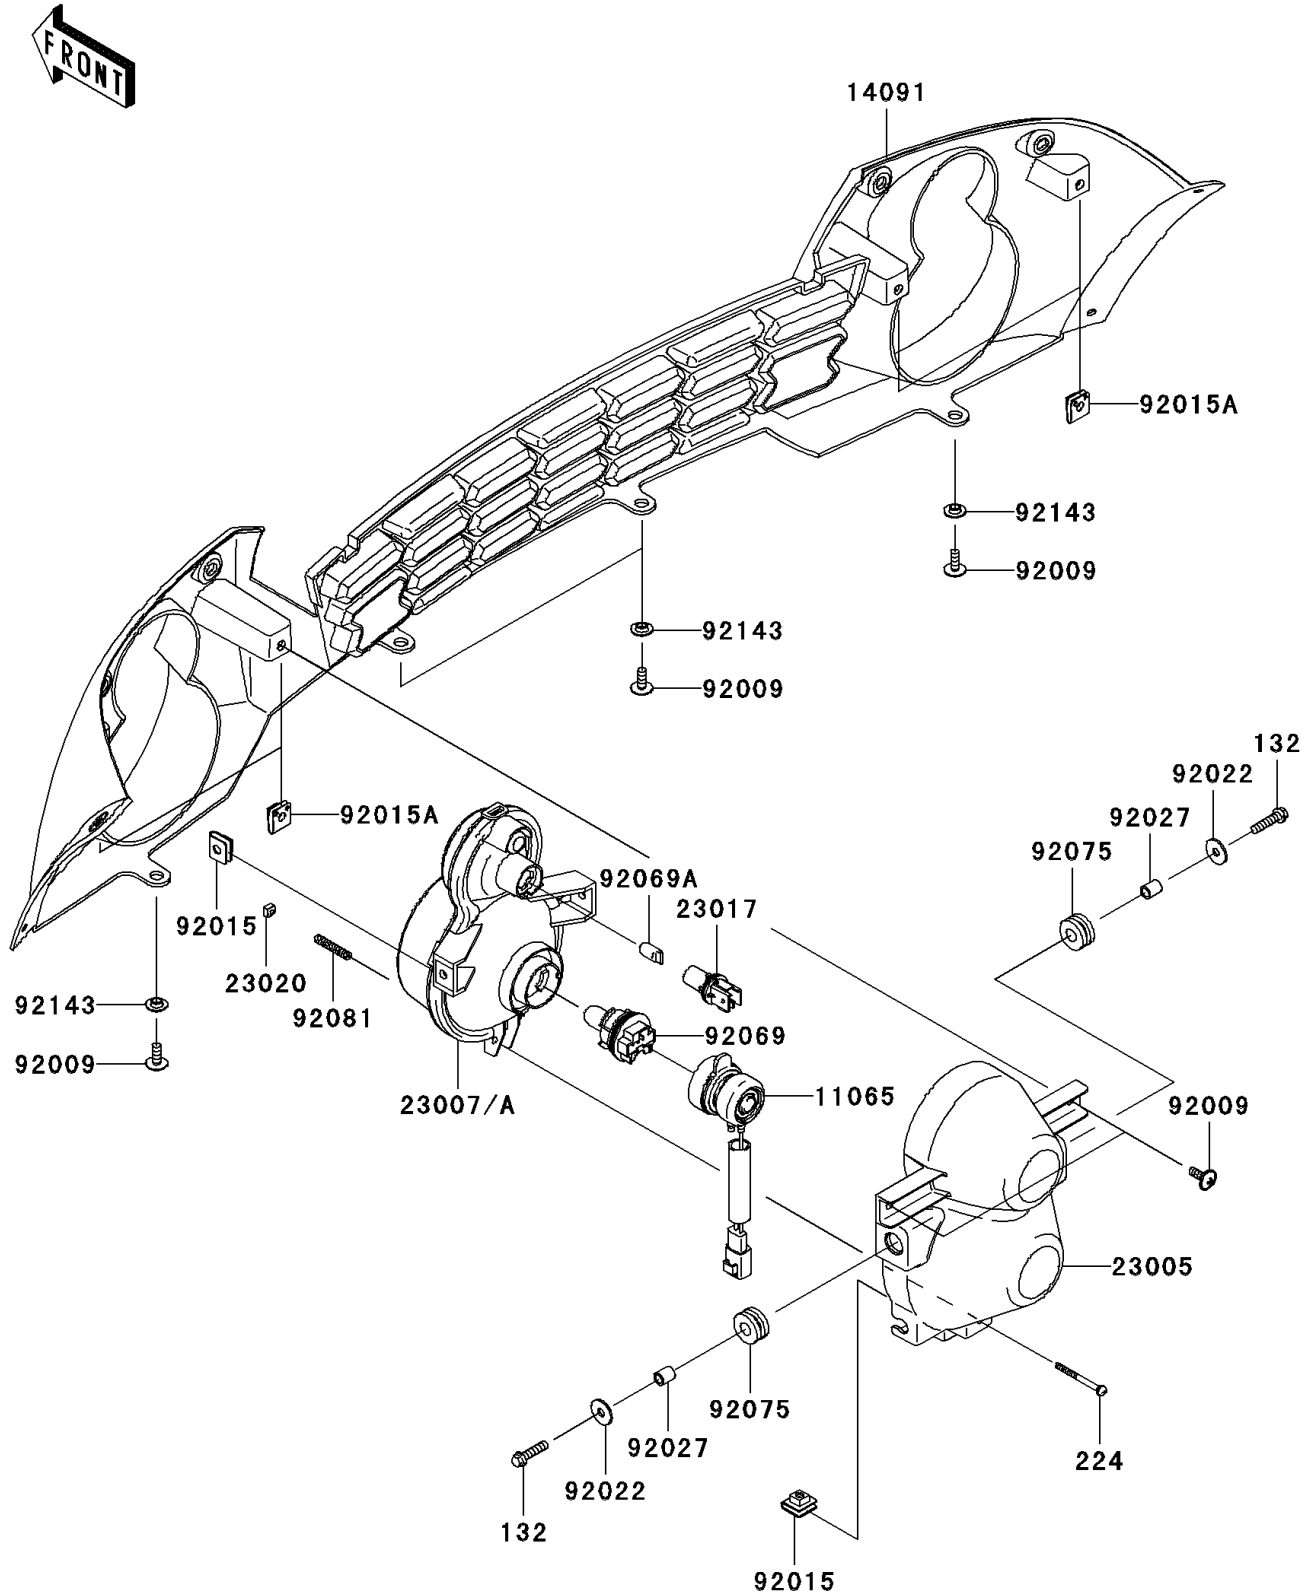

2006 Mule™ 610 4x4 Hardwoods Green HD® PARTS DIAGRAM

Headlight(s)

F2710

2006 Mule™ 610 4x4 Hardwoods Green HD® PARTS LIST

Headlight(s)

ITEM NAME	PART NUMBER	QUANTITY
BOLT-FLANGED-SMALL,6X25 (Ref # 132)	132BA0625	1
SCREW-PAN-WP-CROS,4X45 (Ref # 224)	224AA0445	1
CAP,HEAD LAMP (Ref # 11065)	11065-0104	1
COVER,FRONT GRILLE,F.BLACK (Ref # 14091)	14091-0342-6Z	1
BODY-COMP-HEAD LAMP (Ref # 23005)	23005-0005	1
LENS-COMP,HEAD LAMP,LH (Ref # 23007)	23007-0047	1
LENS-COMP,HEAD LAMP,RH (Ref # 23007A)	23007-0048	1
SOCKET,HEAD LAMP (Ref # 23017)	23017-0002	1
NUT,4MM,FOCUS ADJUST (Ref # 23020)	23020-018	1
SCREW,6X16 (Ref # 92009)	92009-1621	1
NUT,6MM (Ref # 92015)	92015-1094	1
NUT,CLAMP,6MM (Ref # 92015A)	92015-1678	1
WASHER,6.5X20X1.6 (Ref # 92022)	92022-125	1
COLLAR,6.8X10X12 (Ref # 92027)	92027-162	1
BULB,12V 30/30W (Ref # 92069)	92069-0012	1
BULB,12V 5W (Ref # 92069A)	92069-0013	1
DAMPER (Ref # 92075)	92075-1690	1
SPRING,FOCUS ADJUST (Ref # 92081)	92081-1896	1
COLLAR (Ref # 92143)	92143-1087	1