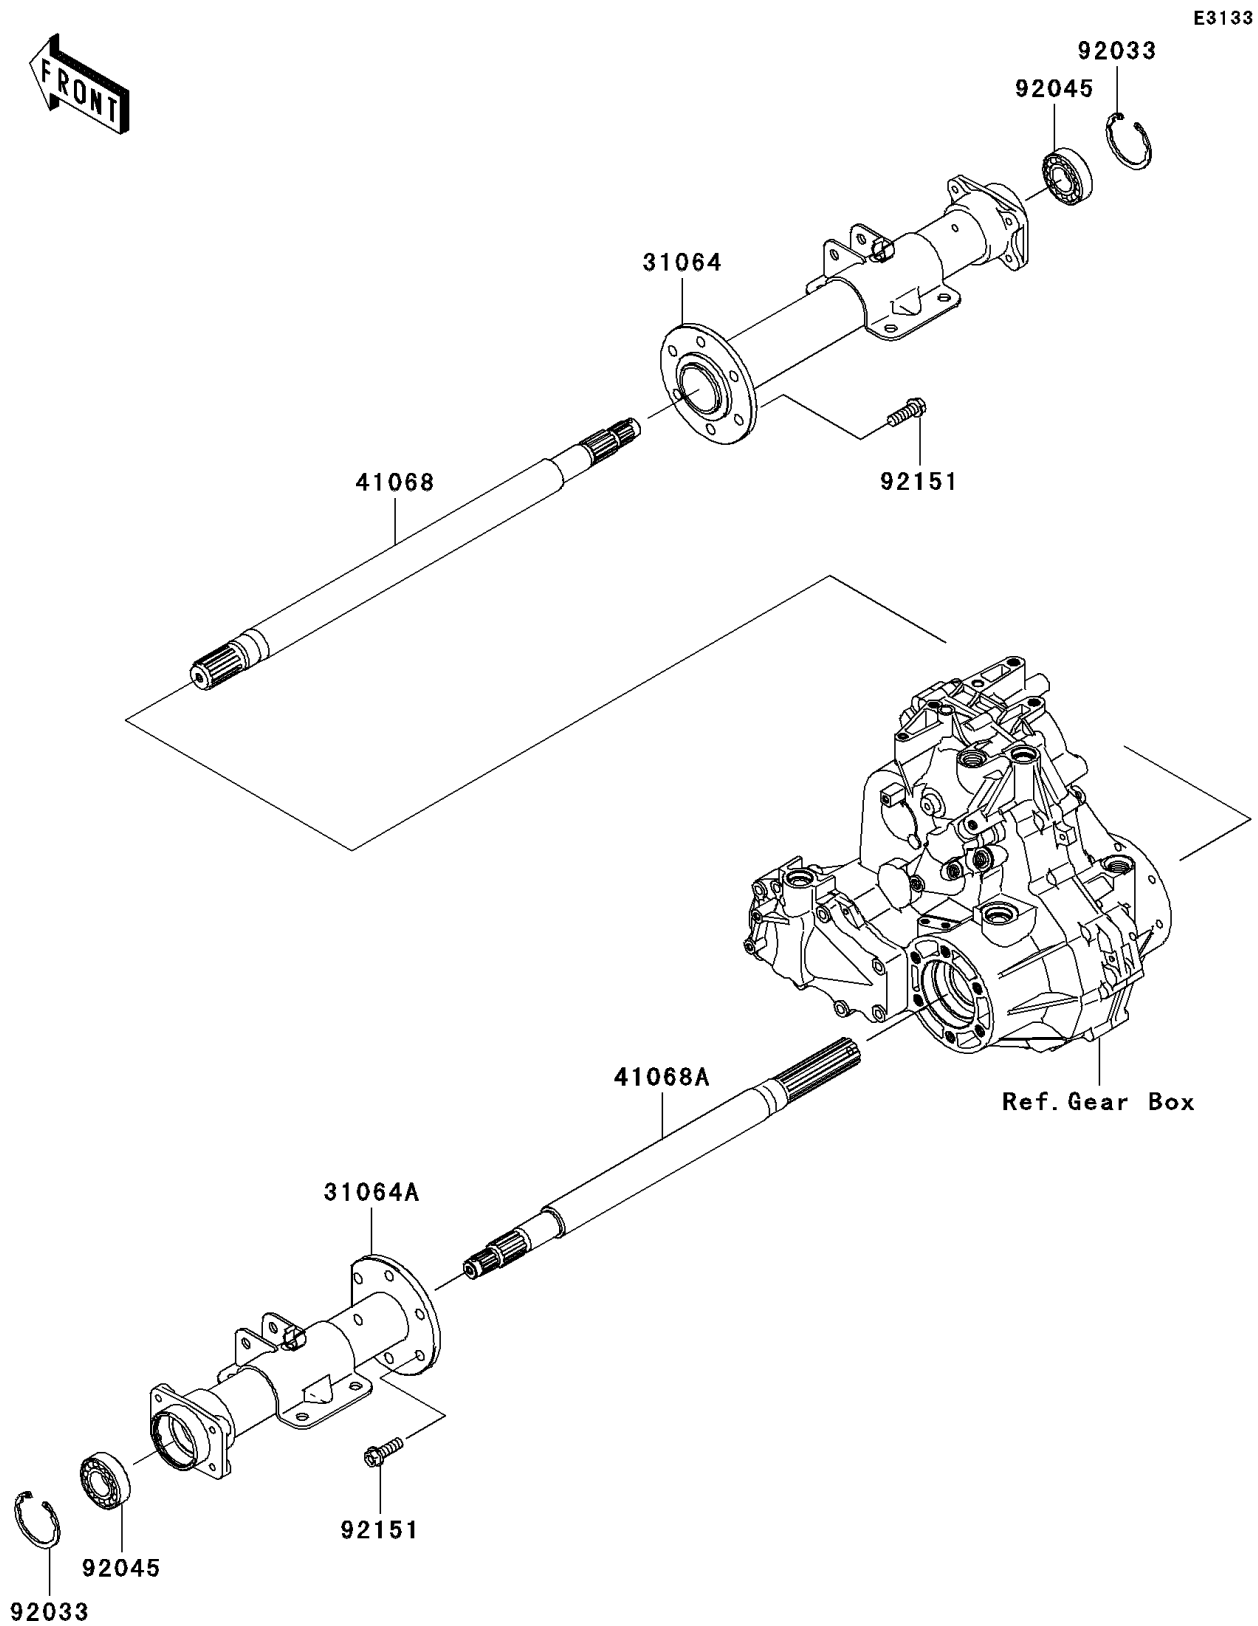

2006 Mule™ 610 4x4 Hardwoods Green HD® PARTS DIAGRAM

Rear Axle

2006 Mule™ 610 4x4 Hardwoods Green HD® PARTS LIST

Rear Axle

ITEM NAME	PART NUMBER	QUANTITY
PIPE-COMP,RH (Ref # 31064)	31064-0037	1
PIPE-COMP,LH (Ref # 31064A)	31064-0038	1
AXLE,RH (Ref # 41068)	41068-0036	1
AXLE,LH (Ref # 41068A)	41068-0037	1
RING-SNAP (Ref # 92033)	92033-2149	1
BEARING-BALL,6205A26DDU2 (Ref # 92045)	92045-0044	1
BOLT,10X28 (Ref # 92151)	92151-2142	1