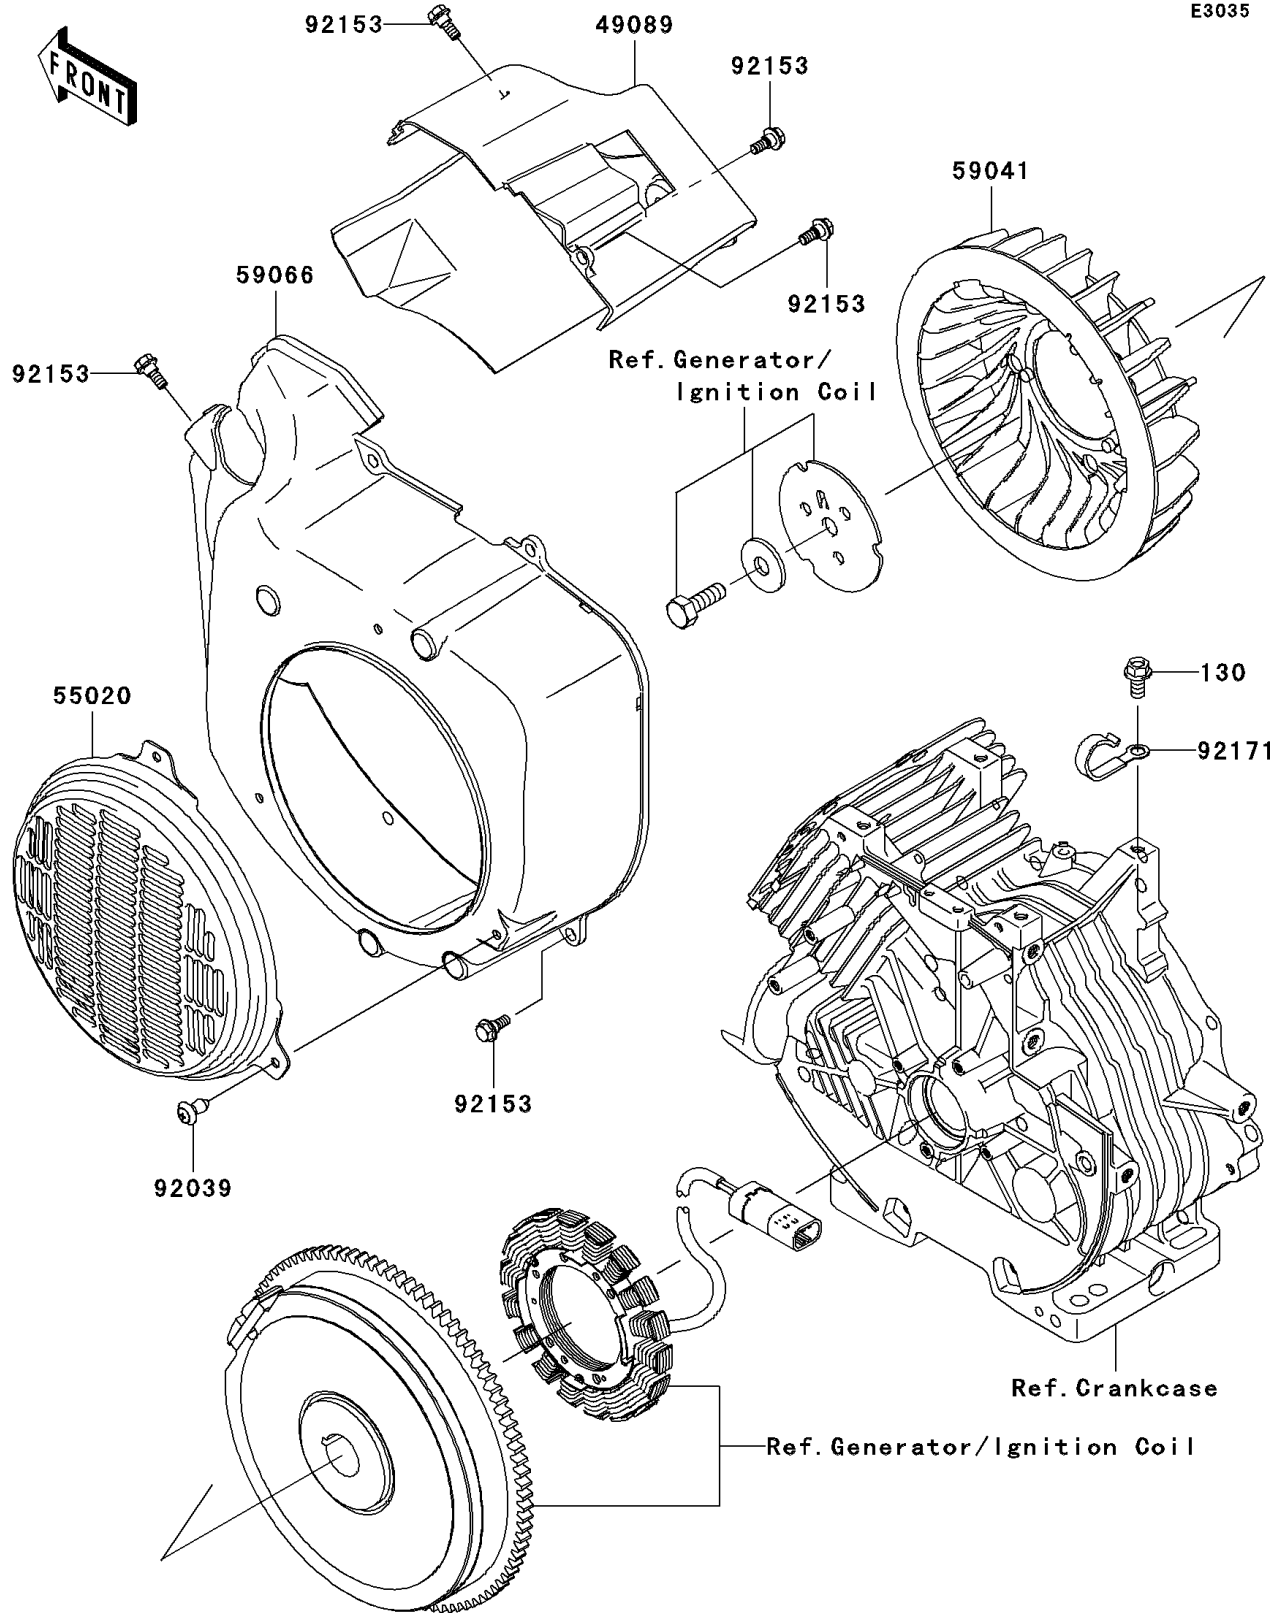

2006 Mule™ 610 4x4 Hardwoods Green HD® PARTS DIAGRAM

Cooling

E3035

2006 Mule™ 610 4x4 Hardwoods Green HD® PARTS LIST

Cooling

| ITEM NAME | PART NUMBER | QUANTITY |
|---------------------------------|-------------|----------|
| BOLT-FLANGED,8X16 (Ref # 130) | 130AA0816 | 1 |
| SHROUD-ENGINE (Ref # 49089) | 49089-2610 | 1 |
| GUARD (Ref # 55020) | 55020-7008 | 1 |
| FAN (Ref # 59041) | 59041-7012 | 1 |
| HOUSING-FAN (Ref # 59066) | 59066-2789 | 1 |
| RIVET,GUARD (Ref # 92039) | 92039-7004 | 1 |
| BOLT,FLANGED,6X16 (Ref # 92153) | 92153-7007 | 1 |
| CLAMP (Ref # 92171) | 92171-7005 | 1 |