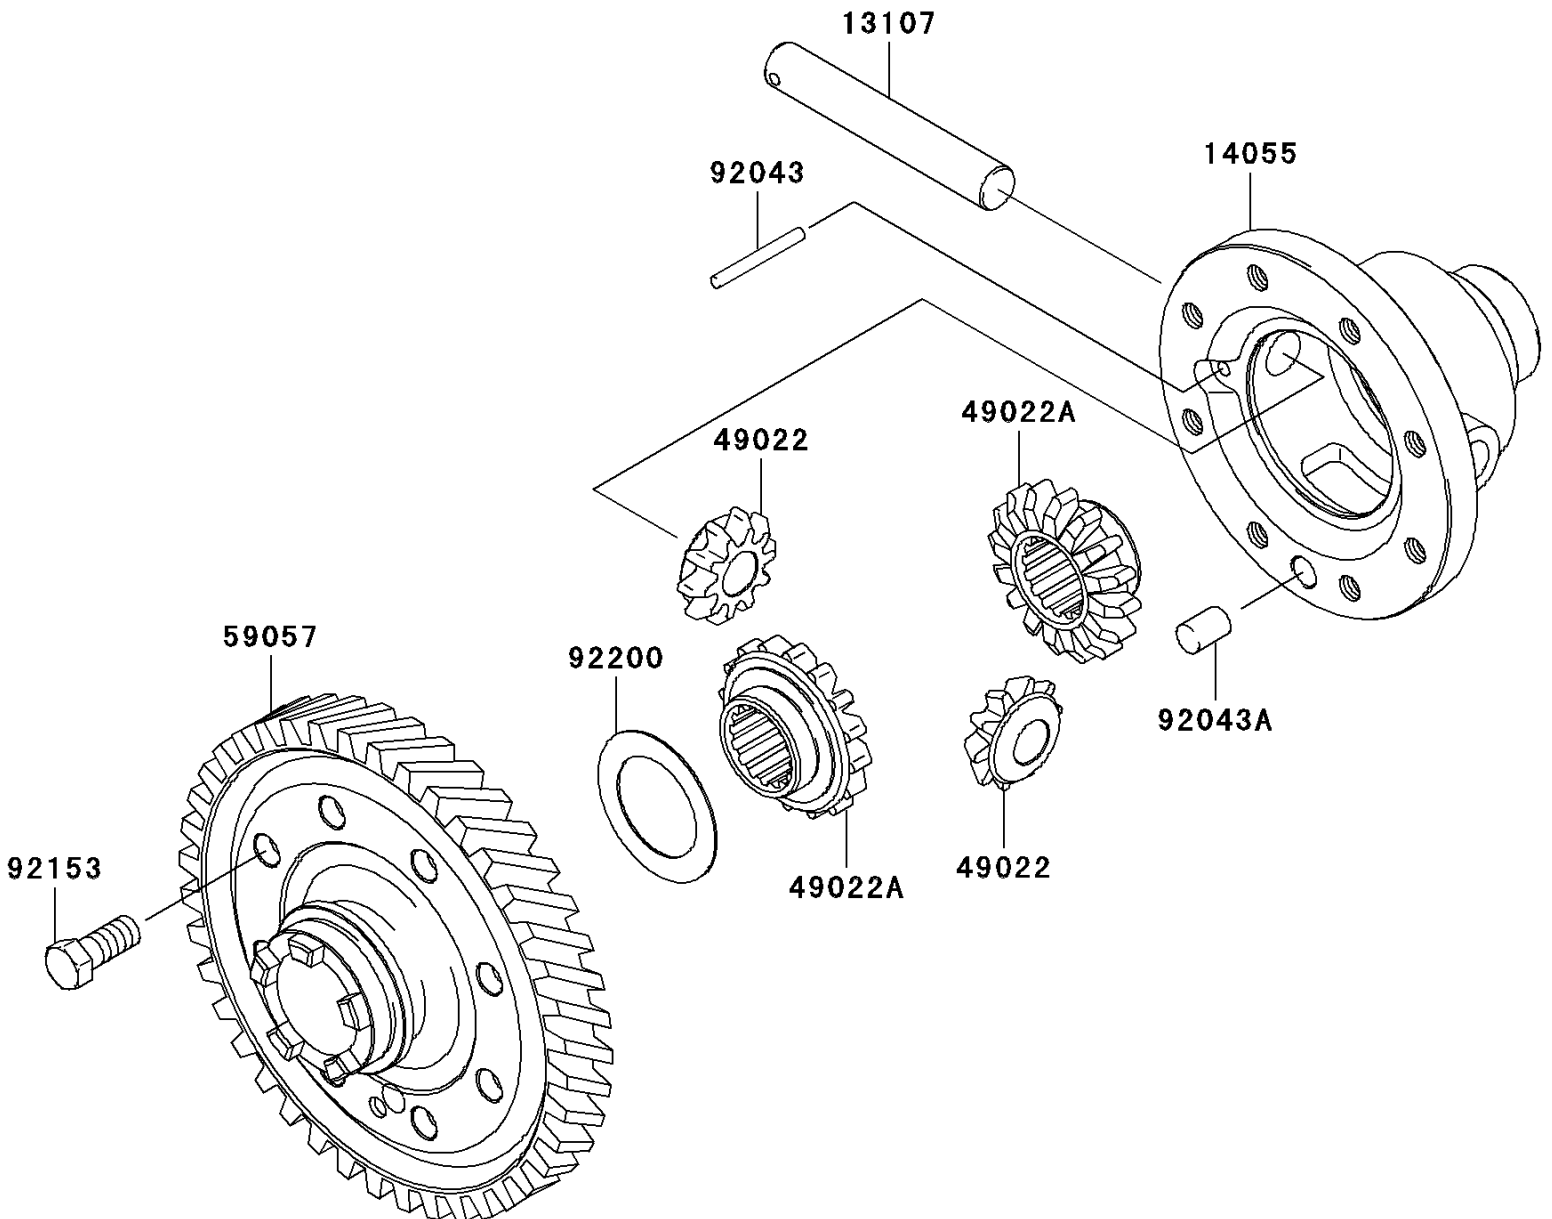

## 2006 Mule™ 610 4x4 Hardwoods Green HD® PARTS DIAGRAM

Differential

E1451

## 2006 Mule™ 610 4x4 Hardwoods Green HD® PARTS LIST

Differential

ITEM NAME	PART NUMBER	QUANTITY
SHAFT,DIFF-GEAR CASE (Ref # 13107)	13107-0042	1
CASE-GEAR,DIFF (Ref # 14055)	14055-0016	1
GEAR-BEVEL,10T (Ref # 49022)	49022-0018	1
GEAR-BEVEL,16T (Ref # 49022A)	49022-0019	1
GEAR-HELICAL,64T (Ref # 59057)	59057-0005	1
PIN,4X37.8 (Ref # 92043)	92043-0052	1
PIN,10X14 (Ref # 92043A)	92043-1506	1
BOLT,10X22 (Ref # 92153)	92153-0590	1
WASHER (Ref # 92200)	92200-1077	1