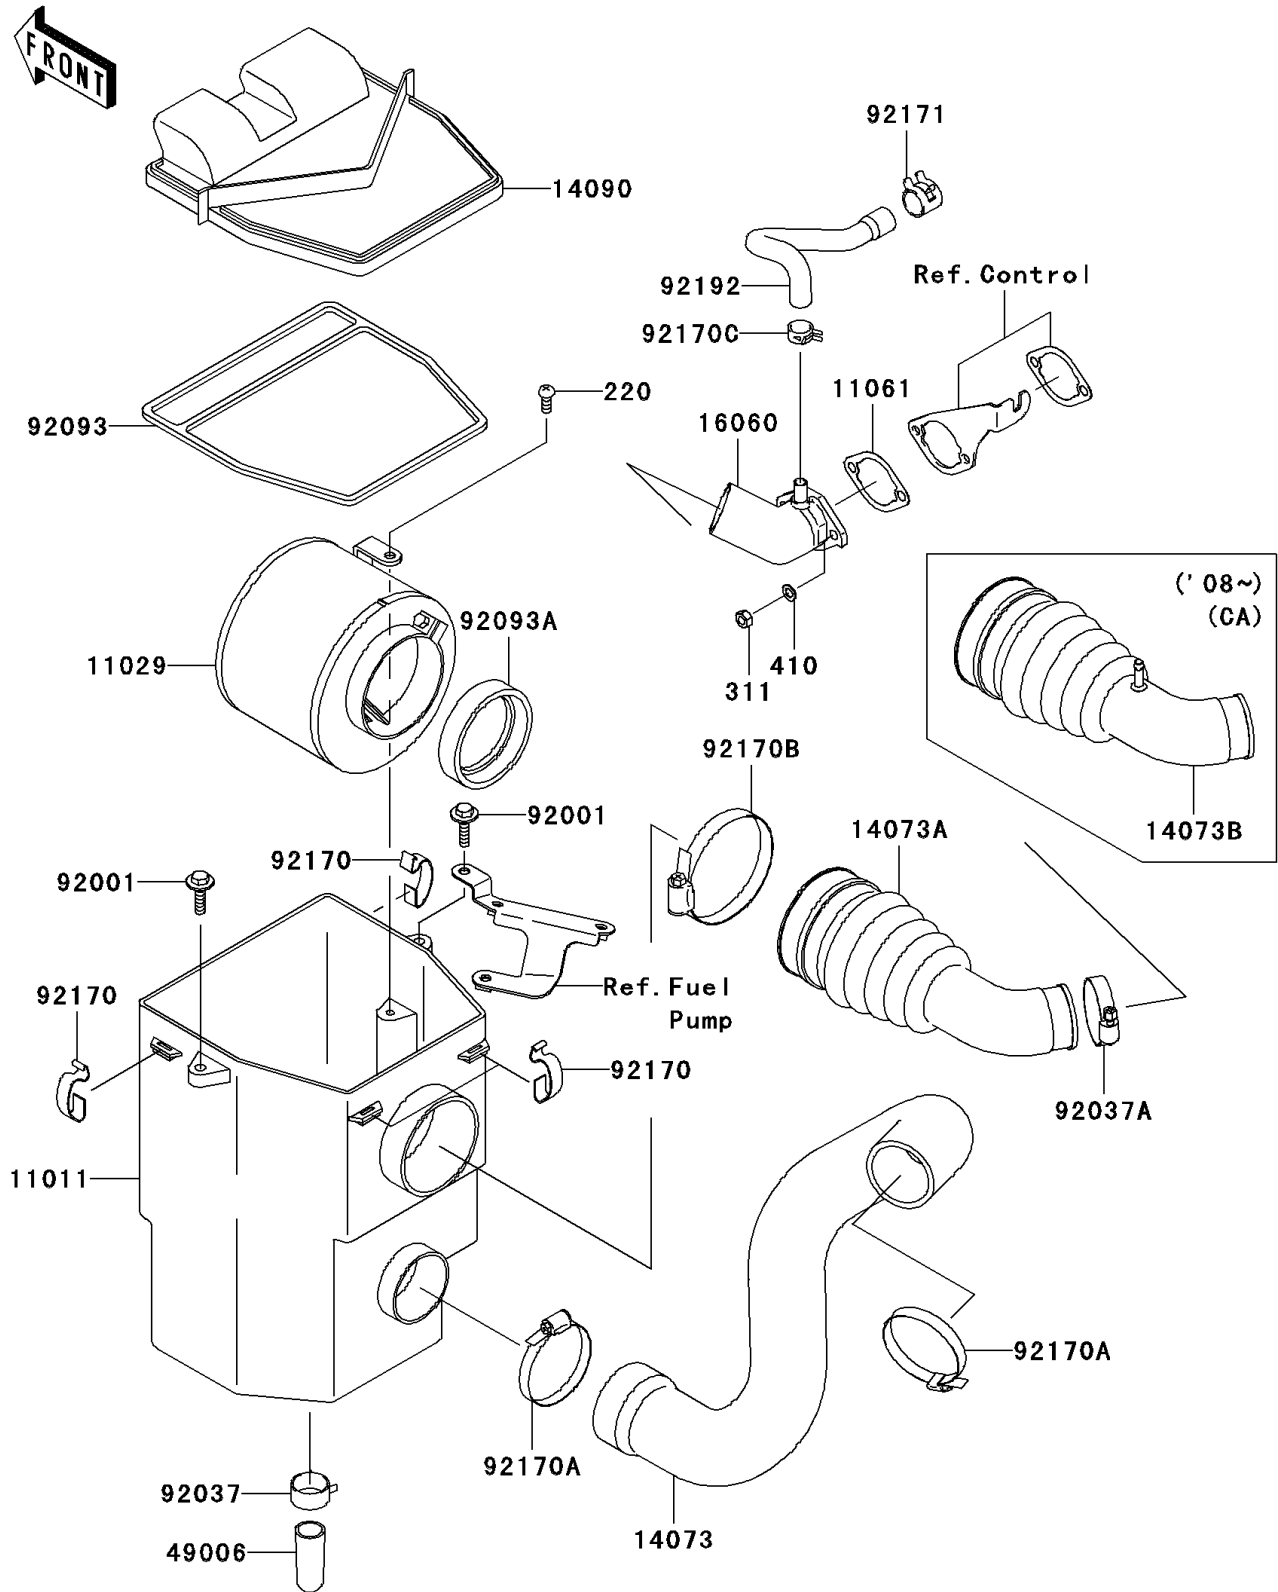

## 2006 Mule™ 610 4x4 Hardwoods Green HD® PARTS DIAGRAM

Air Cleaner

E1130

## 2006 Mule™ 610 4x4 Hardwoods Green HD® PARTS LIST

Air Cleaner

ITEM NAME	PART NUMBER	QUANTITY
SCREW-PAN-CROSS,6X14 (Ref # 220)	220AA0614	1
NUT-HEX,6MM (Ref # 311)	311AA0600	1
WASHER-PLAIN-SMALL (Ref # 410)	410AA0600	1
CASE-AIR FILTER (Ref # 11011)	11011-1367	1
ELEMENT-ASSY-AIR FILTER (Ref # 11029)	11029-1004	1
GASKET (Ref # 11061)	11061-7026	1
DUCT,FRAME-AIR FILTER (Ref # 14073)	14073-0072	1
DUCT,AIR FILTER-IN.PIPE (Ref # 14073A)	14073-0074	1
COVER,AIR FILTER (Ref # 14090)	14090-1106	1
PIPE-INTAKE (Ref # 16060)	16060-2210	1
BOOT (Ref # 49006)	49006-1351	1
BOLT,6X25,W/WASHER (Ref # 92001)	92001-1140	1
CLAMP,HOSE CLIP (Ref # 92037)	92037-1460	1
CLAMP (Ref # 92037A)	92037-506	1
SEAL,AIR FILTER (Ref # 92093)	92093-1241	1
SEAL,DUST (Ref # 92093A)	92093-1322	1
CLAMP,AIR FILTER (Ref # 92170)	92170-1211	1
CLAMP (Ref # 92170A)	92170-1674	1
CLAMP (Ref # 92170B)	92170-1679	1
CLAMP (Ref # 92170C)	92170-7003	1
CLAMP (Ref # 92171)	92171-7013	1
TUBE,BREATHER (Ref # 92192)	92192-2084	1