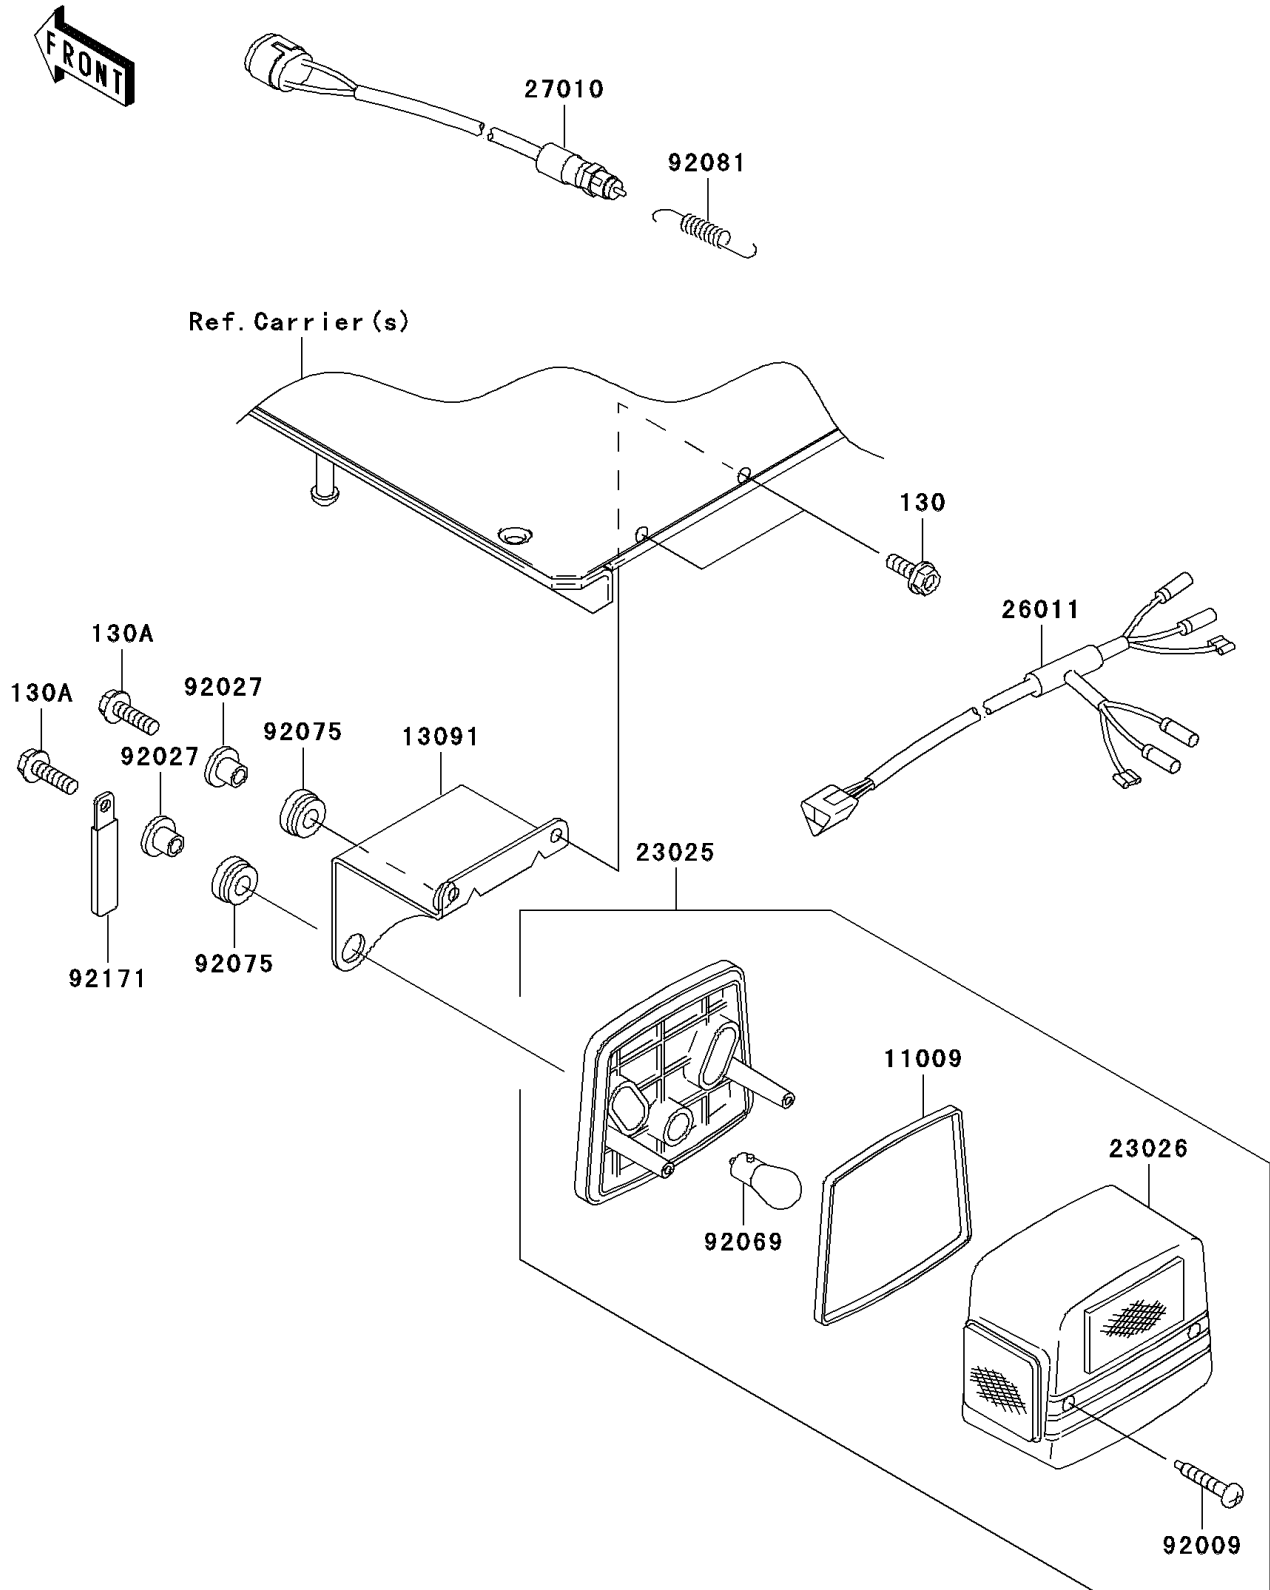

MULE™ 3010 4x4 PARTS DIAGRAM

Taillight(s)

F2720

MULE™ 3010 4x4 PARTS LIST

Taillight(s)

ITEM NAME	PART NUMBER	QUANTITY
BOLT-FLANGED,6X16 (Ref # 130)	130BB0616	1
BOLT-FLANGED,6X20 (Ref # 130A)	130BB0620	1
GASKET,TAIL LAMP (Ref # 11009)	11009-1215	1
HOLDER,TAIL LAMP (Ref # 13091)	13091-1743	1
LAMP-TAIL (Ref # 23025)	23025-1042	1
LENS,TAIL LAMP (Ref # 23026)	23026-1019	1
WIRE-LEAD (Ref # 26011)	26011-1756	1
SWITCH,BRAKE LAMP (Ref # 27010)	27010-1301	1
SCREW,TAPPING,4X25 (Ref # 92009)	92009-1069	1
COLLAR,L=11.1 (Ref # 92027)	92027-194	1
BULB,12V 21/5W (Ref # 92069)	92069-1011	1
DAMPER (Ref # 92075)	92075-277	1
SPRING,HOOK RETURN (Ref # 92081)	92081-1466	1
CLAMP (Ref # 92171)	92171-0652	1