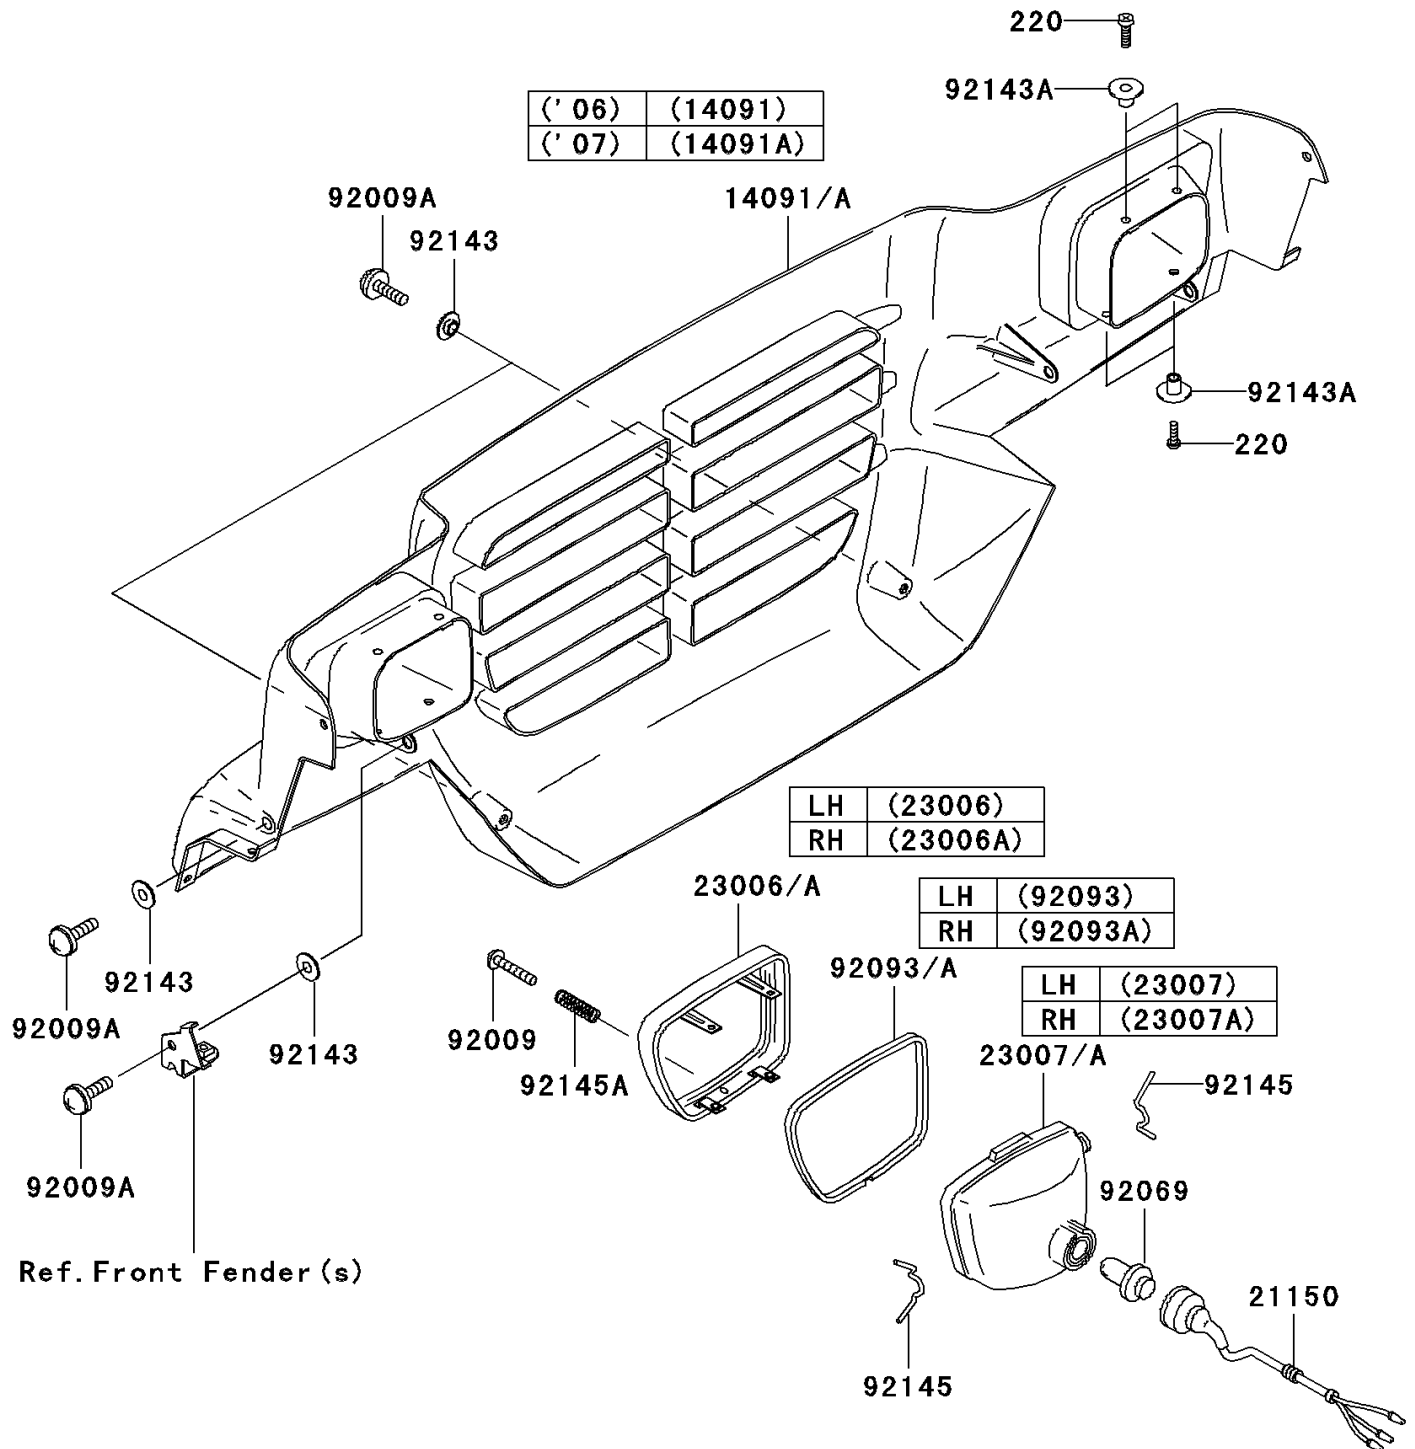

## MULE™ 3010 4x4 PARTS DIAGRAM

Headlight(s)

F2710

## MULE™ 3010 4x4 PARTS LIST

Headlight(s)

ITEM NAME	PART NUMBER	QUANTITY
SCREW-PAN-CROSS,5X16 (Ref # 220)	220AB0516	1
COVER,FRONT GRIL,F.BLACK (Ref # 14091)	14091-1225-6Z	1
CORD-ASSY,HEAD LAMP (Ref # 21150)	21150-1060	1
RIM-LAMP,LH (Ref # 23006)	23006-1075	1
RIM-LAMP,RH (Ref # 23006A)	23006-1076	1
LENS-COMP,HEAD LAMP,LH (Ref # 23007)	23007-1354	1
LENS-COMP,HEAD LAMP,RH (Ref # 23007A)	23007-1355	1
SCREW,TAPPING,4X30 (Ref # 92009)	92009-1139	1
SCREW,6X16 (Ref # 92009A)	92009-1621	1
BULB,12V 30/30W (Ref # 92069)	92069-1080	1
SEAL,HEAD LAMP,LH (Ref # 92093)	92093-1481	1
SEAL,HEAD LAMP,RH (Ref # 92093A)	92093-1482	1
COLLAR (Ref # 92143)	92143-1087	1
COLLAR (Ref # 92143A)	92143-1234	1
SPRING (Ref # 92145)	92145-1190	1
SPRING (Ref # 92145A)	92145-1230	1