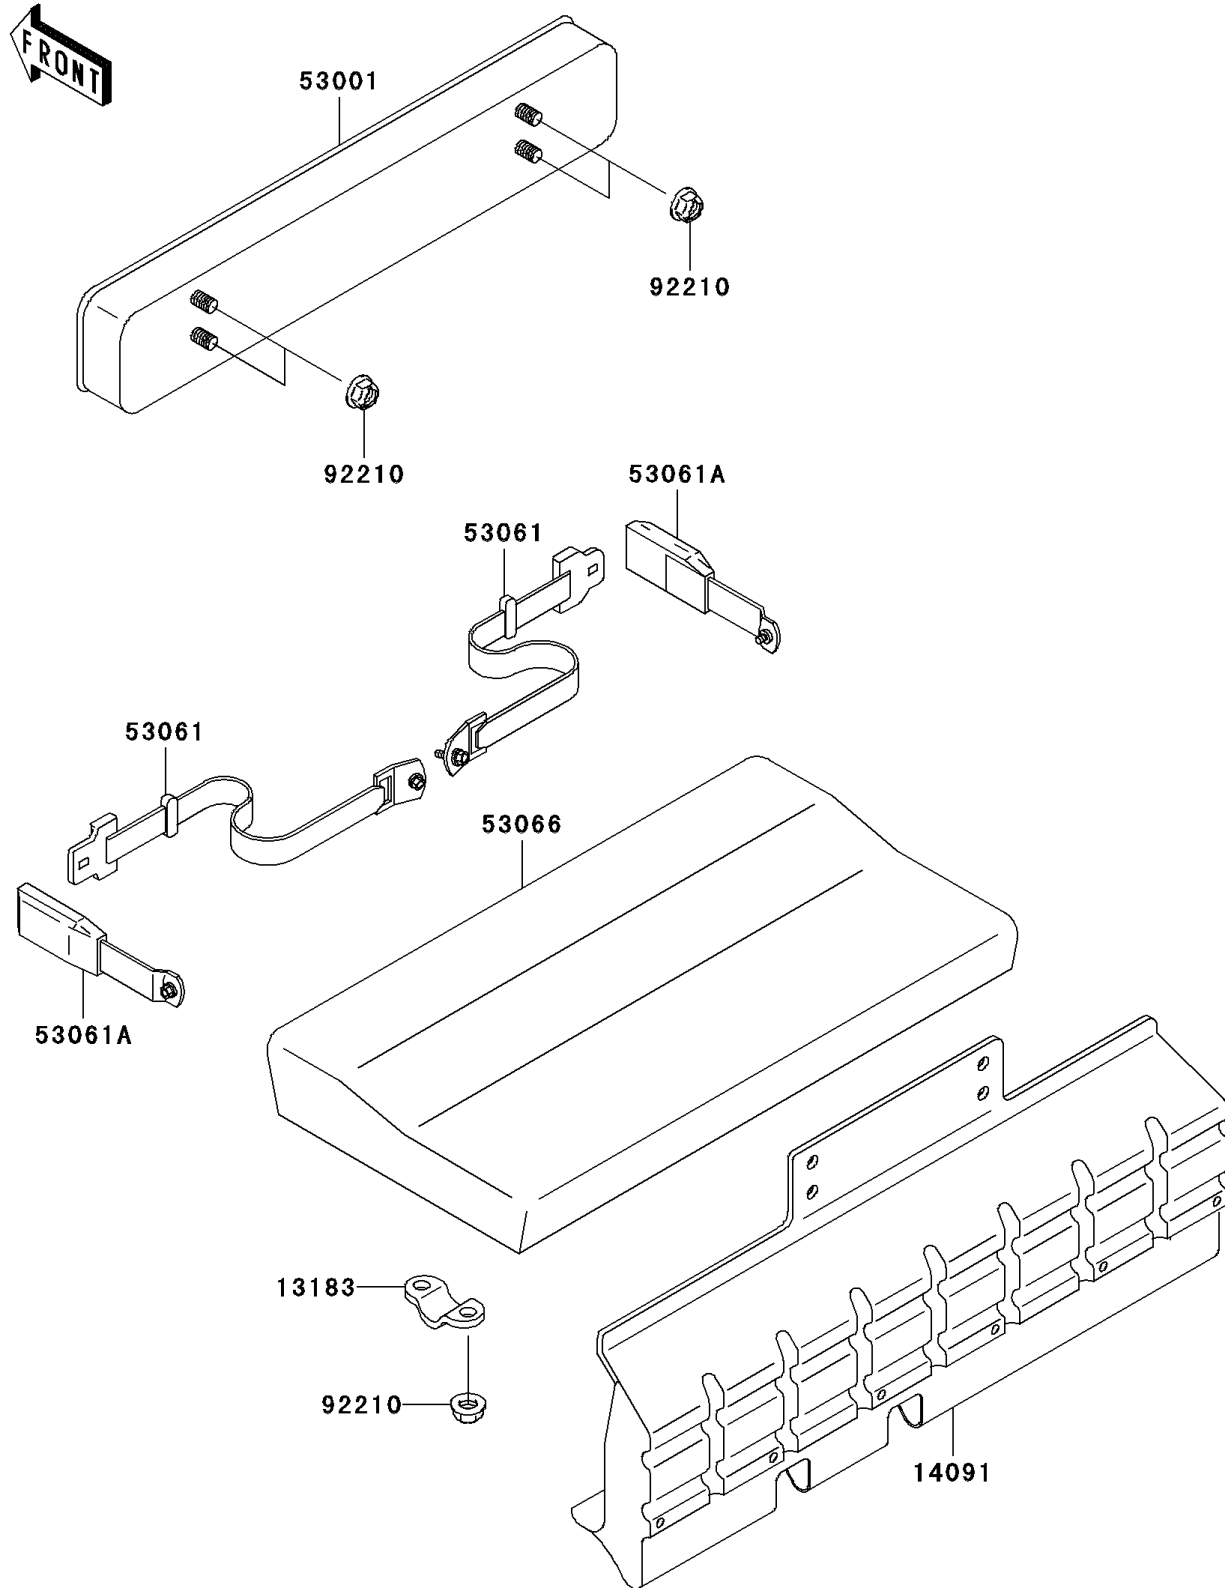

## MULE™ 3010 4x4 PARTS DIAGRAM

Seat

F2510

## MULE™ 3010 4x4 PARTS LIST

Seat

ITEM NAME	PART NUMBER	QUANTITY
PLATE,SEAT (Ref # 13183)	13183-1400	1
COVER,SEAT BACK (Ref # 14091)	14091-0529	1
SEAT-ASSY,BACK,GRAY (Ref # 53001)	53001-1584-338	1
BELT-SEAT,CATCH PLATE (Ref # 53061)	53061-1013	1
BELT-SEAT,BUCKLE (Ref # 53061A)	53061-1014	1
SEAT-ASSY,CUSHION,GRAY (Ref # 53066)	53066-7501-338	1
NUT,FLANGED,LOCK,8MM (Ref # 92210)	92210-0005	1