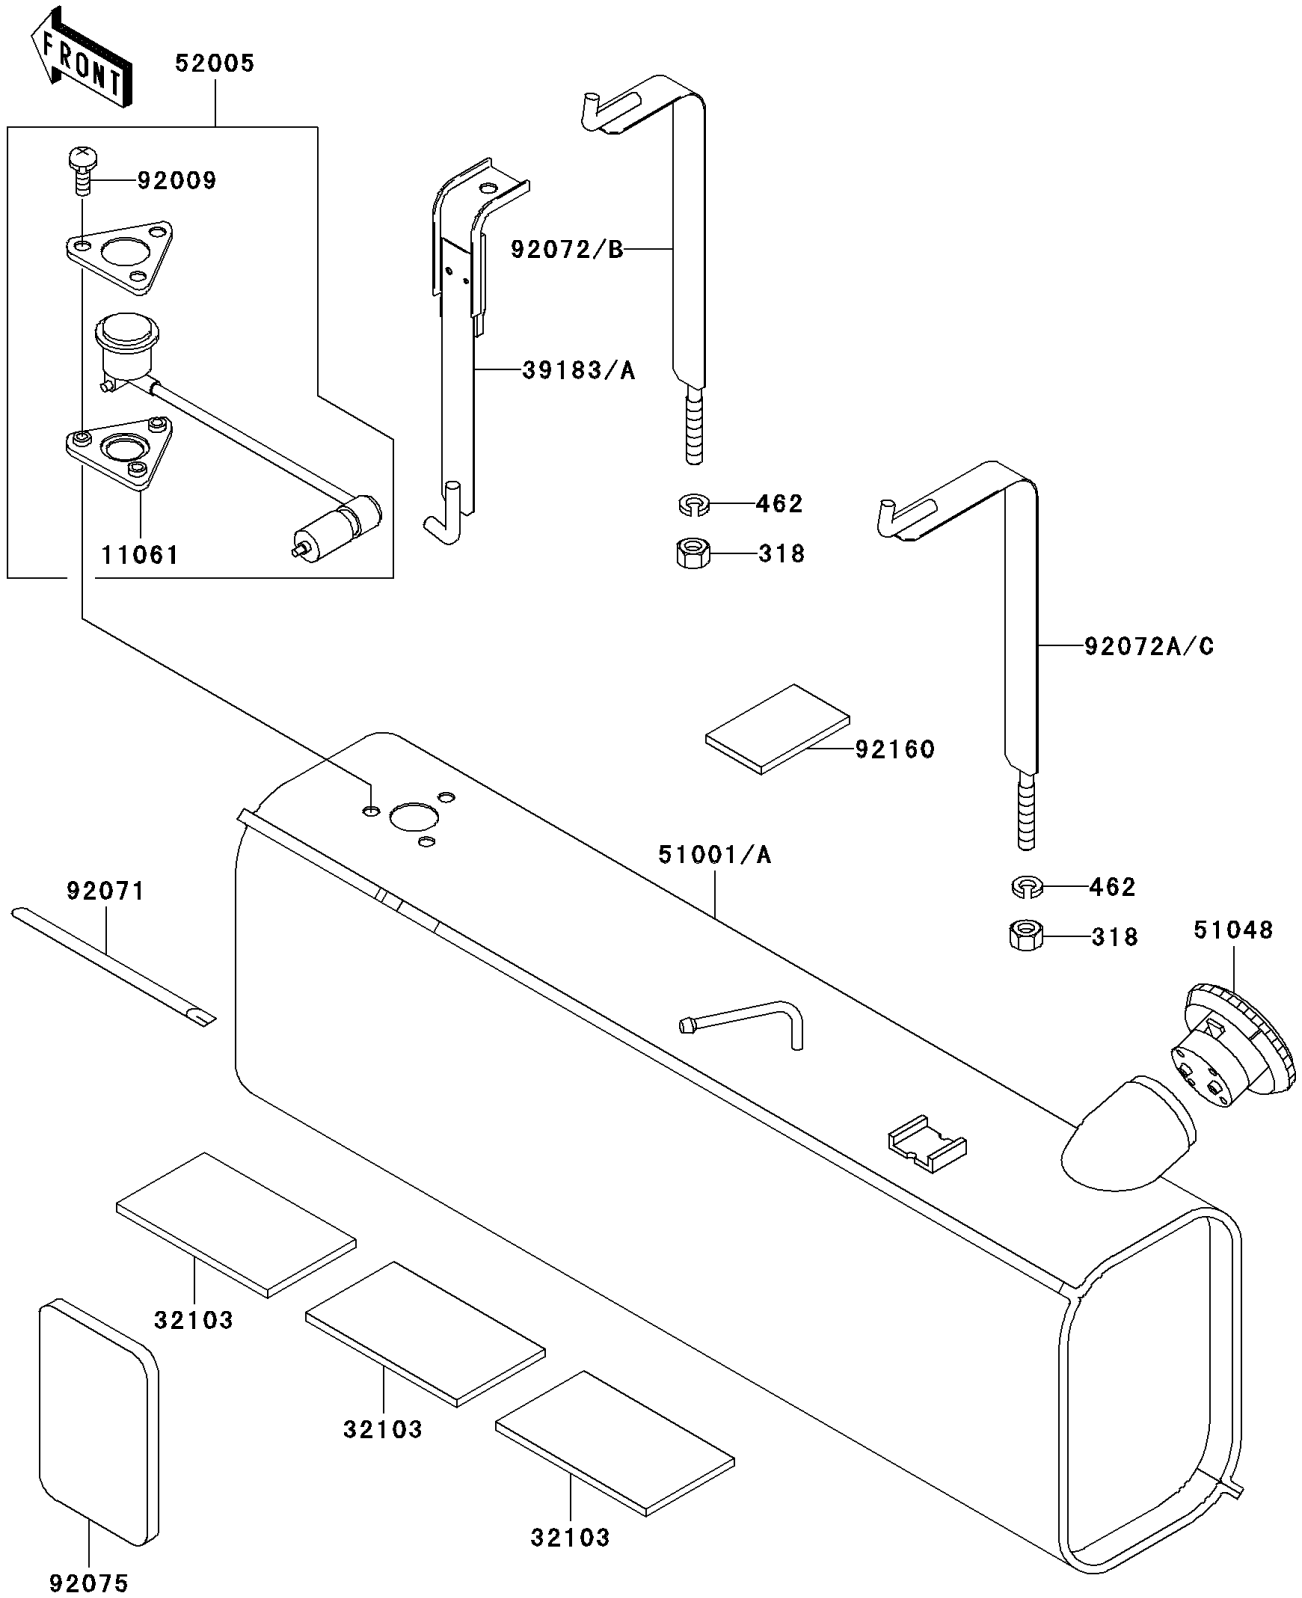

2006 MULE™ 3010 4x4 PARTS DIAGRAM

Fuel Tank

F2410

2006 MULE™ 3010 4x4 PARTS LIST

Fuel Tank

ITEM NAME	PART NUMBER	QUANTITY
NUT-HEX-SMALL (Ref # 318)	318C0800	1
WASHER-SPRING,8MM (Ref # 462)	462L0800	1
GASKET,FUEL GAUGE (Ref # 11061)	11061-0120	1
DAMPER,BATTERY (Ref # 32103)	32103-027	1
BAND-ASSY (Ref # 39183)	39183-0001	1
TANK-COMP-FUEL (Ref # 51001)	51001-0010	1
CAP-ASSY-TANK,FUEL (Ref # 51048)	51048-0005	1
GAUGE,FUEL (Ref # 52005)	52005-0013	1
SCREW,6X14 (Ref # 92009)	92009-1541	1
GROMMET (Ref # 92071)	92071-1198	1
BAND,FUEL TANK (Ref # 92072)	92072-0018	1
BAND,FUEL TANK (Ref # 92072A)	92072-1248	1
DAMPER (Ref # 92075)	92075-3759	1
DAMPER (Ref # 92160)	92160-1102	1