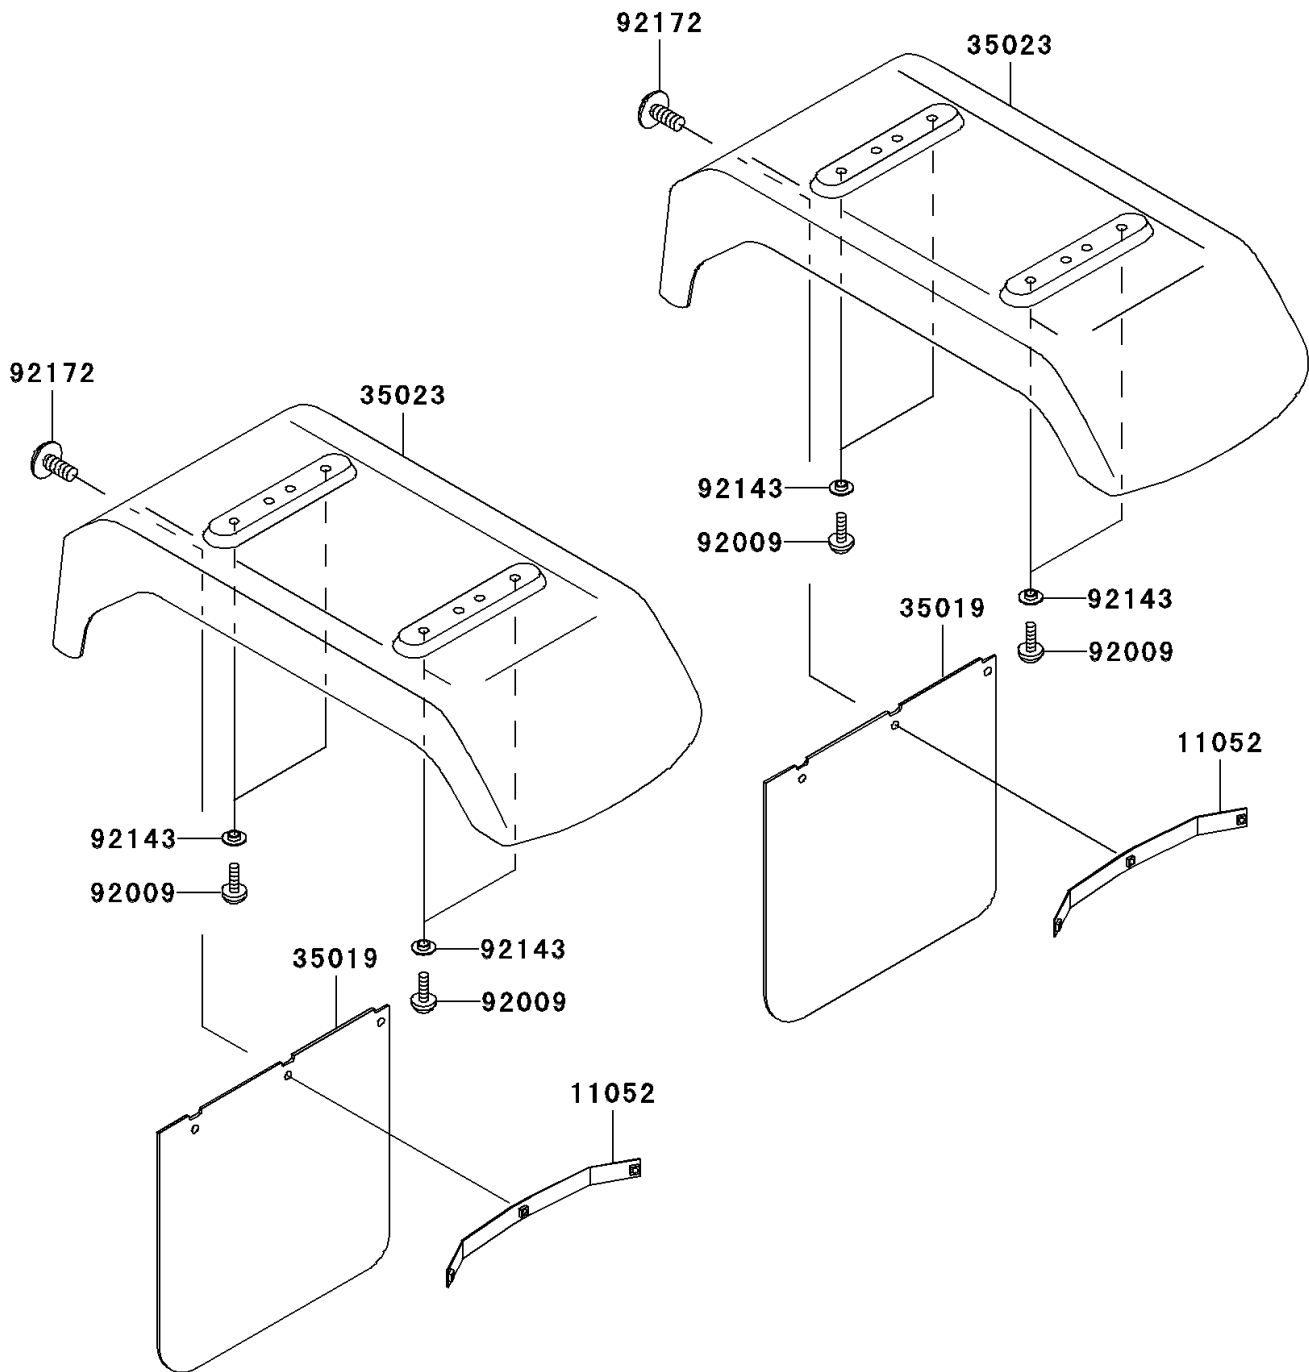

2006 MULE™ 3010 4x4 PARTS DIAGRAM

Rear Fender(s)

F2172

2006 MULE™ 3010 4x4 PARTS LIST

Rear Fender(s)

| ITEM NAME | PART NUMBER | QUANTITY |
|----------------------------------|-------------|----------|
| BRACKET,REAR FLAP (Ref # 11052) | 11052-1313 | 1 |
| FLAP,REAR FENDER (Ref # 35019) | 35019-1244 | 1 |
| FENDER-REAR (Ref # 35023) | 35023-1557 | 1 |
| SCREW,TAPPING,6X16 (Ref # 92009) | 92009-1166 | 1 |
| COLLAR (Ref # 92143) | 92143-1087 | 1 |
| SCREW,6X14 (Ref # 92172) | 92172-0004 | 1 |