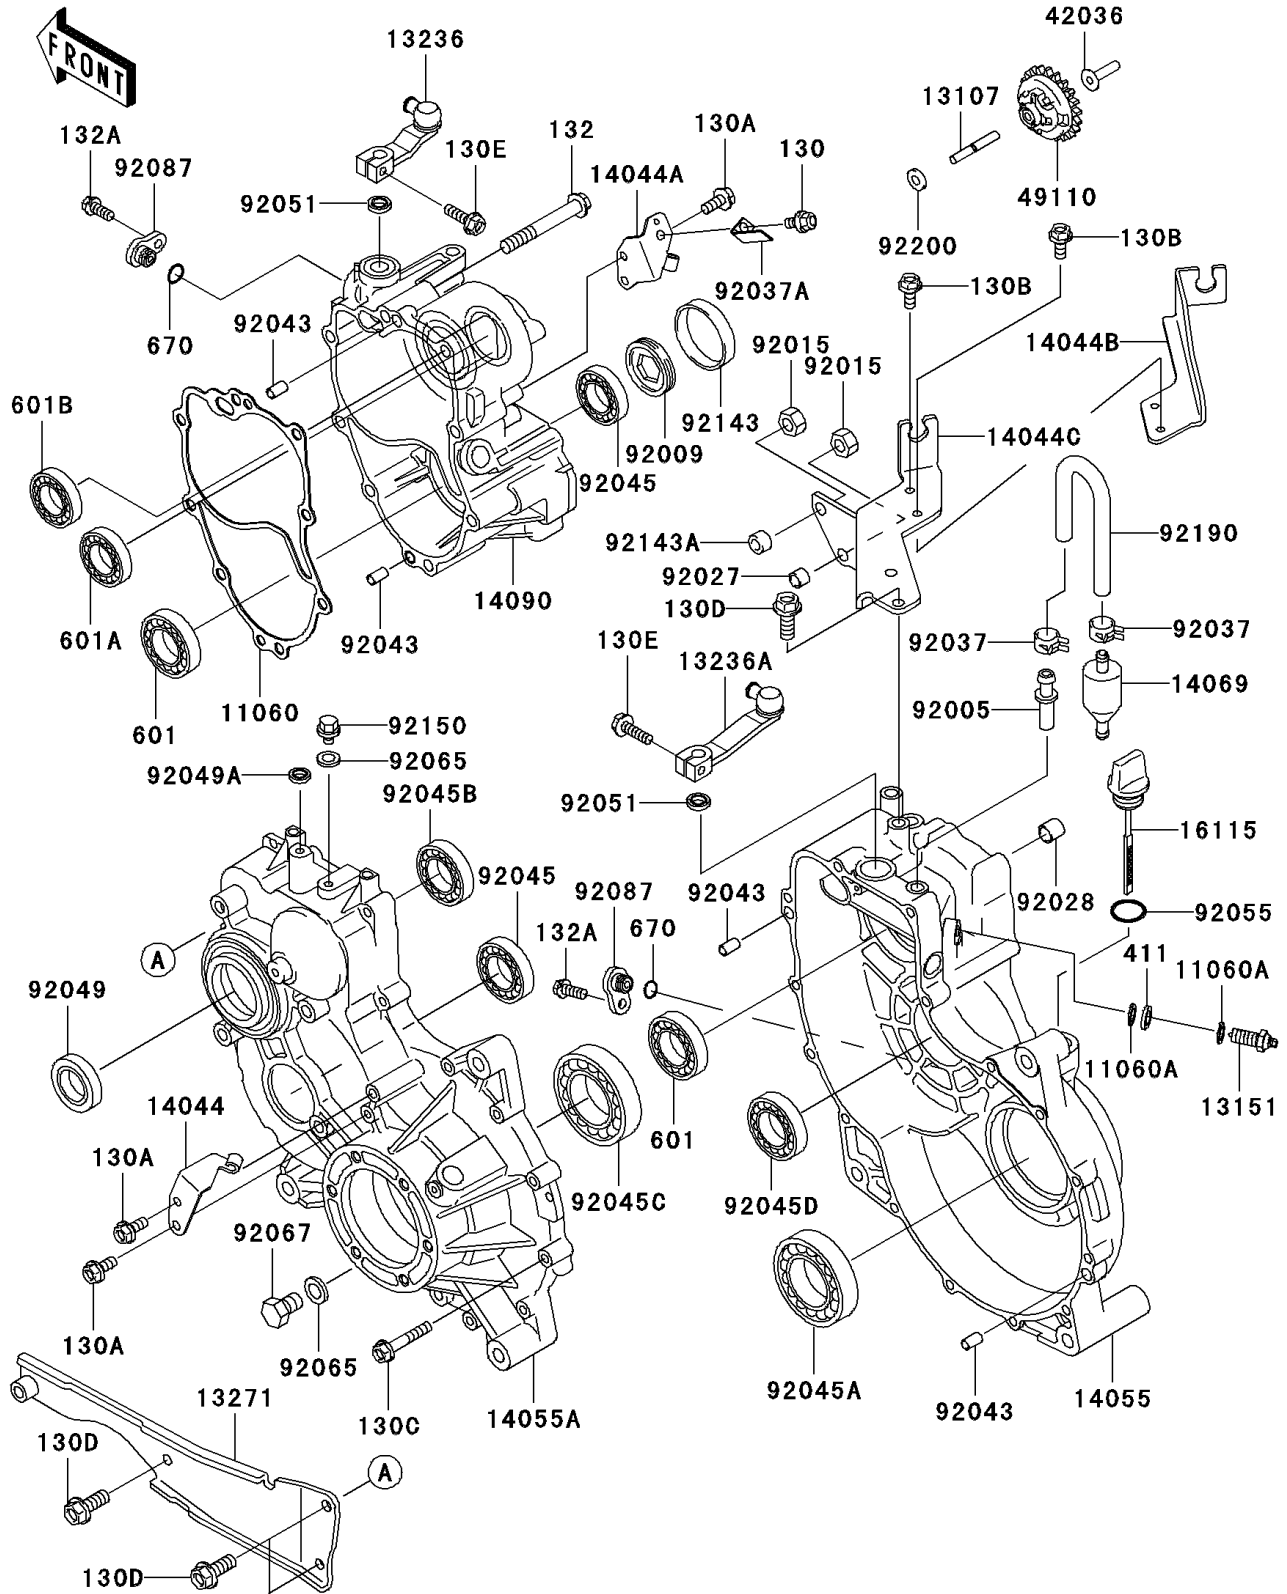

MULE™ 3010 4x4 PARTS DIAGRAM

Gear Box

E1450

MULE™ 3010 4x4 PARTS LIST

Gear Box

ITEM NAME	PART NUMBER	QUANTITY
GASKET,GEAR CASE COVER (Ref # 11060)	11060-1310	1
GASKET (Ref # 11060A)	11060-1966	1
SHAFT (Ref # 13107)	13107-2235	1
SWITCH-COMP (Ref # 13151)	13151-1093	1
LEVER-COMP (Ref # 13236)	13236-1363	1
LEVER-COMP (Ref # 13236A)	13236-1372	1
PLATE (Ref # 13271)	13271-1604	1
HOLDER-CABLE (Ref # 14044)	14044-0003	1
HOLDER-CABLE (Ref # 14044A)	14044-0004	1
HOLDER-CABLE,HI/LOW (Ref # 14044B)	14044-1075	1
HOLDER-CABLE (Ref # 14044C)	14044-1098	1
CASE-GEAR,RH (Ref # 14055)	14055-1110	1
CASE-GEAR,LH (Ref # 14055A)	14055-1158	1
BREATHER (Ref # 14069)	14069-1051	1
COVER,GEAR CASE,HI/LOW (Ref # 14090)	14090-1238	1
CAP-OIL FILLER (Ref # 16115)	16115-1060	1
SLEEVE (Ref # 42036)	42036-2060	1
GOVERNOR-ASSY (Ref # 49110)	49110-1104	1
FITTING,BREATHER (Ref # 92005)	92005-1127	1
SCREW,55MM (Ref # 92009)	92009-1290	1
NUT,8MM (Ref # 92015)	92015-1432	1
COLLAR,8.8X12X9 (Ref # 92027)	92027-1568	1
BUSHING,23X30X13 (Ref # 92028)	92028-132	1
CLAMP,TUBE (Ref # 92037)	92037-1505	1
CLAMP (Ref # 92037A)	92037-1680	1
PIN,6.2X8X14 (Ref # 92043)	92043-1263	1
BEARING-BALL,TMB304CCM (Ref # 92045)	92045-1142	1
BEARING-BALL,6010CM (Ref # 92045A)	92045-1162	1
BEARING-BALL,62/28 (Ref # 92045B)	92045-1207	1