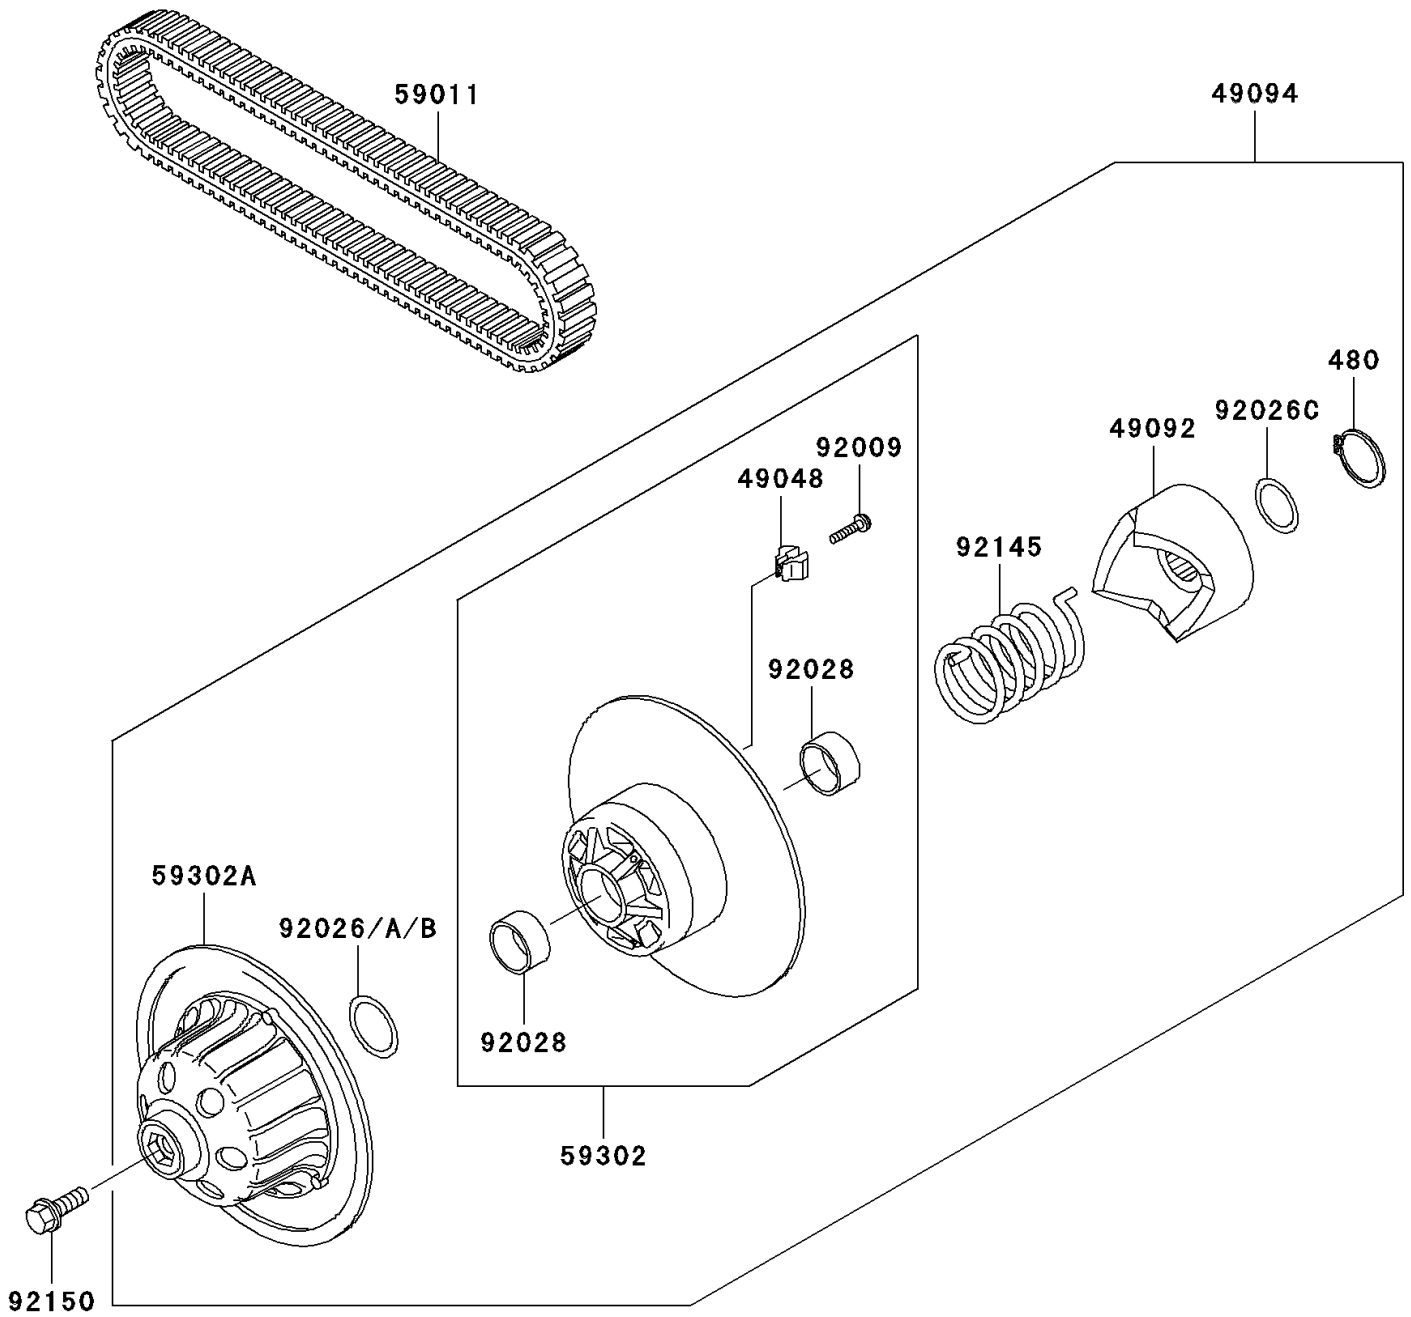

2006 MULE™ 3010 4x4 PARTS DIAGRAM

Driven Converter/Drive Belt

E1392

2006 MULE™ 3010 4x4 PARTS LIST

Driven Converter/Drive Belt

ITEM NAME	PART NUMBER	QUANTITY
CIRCLIP (Ref # 480)	480J3400	1
SHOE (Ref # 49048)	49048-1060	1
RAMP (Ref # 49092)	49092-1068	1
CONVERTER-ASSY-DRIVEN (Ref # 49094)	49094-1084	1
BELT, CONVERTER (Ref # 59011)	59011-1077	1
SHEAVE-COMP, MOVABLE (Ref # 59302)	59302-1072	1
SHEAVE-COMP (Ref # 59302A)	59302-1092	1
SCREW, SHOE (Ref # 92009)	92009-1849	1
SPACER, 39X50X0.50 (Ref # 92026)	92026-1507	1
SPACER, 39X50X0.60 (Ref # 92026A)	92026-1508	1
SPACER, 39X50X0.80 (Ref # 92026B)	92026-1510	1
SPACER, 34X44X0.80 (Ref # 92026C)	92026-1521	1
BUSHING (Ref # 92028)	92028-1864	1
SPRING (Ref # 92145)	92145-1404	1
BOLT, 12X35 (Ref # 92150)	92150-1009	1