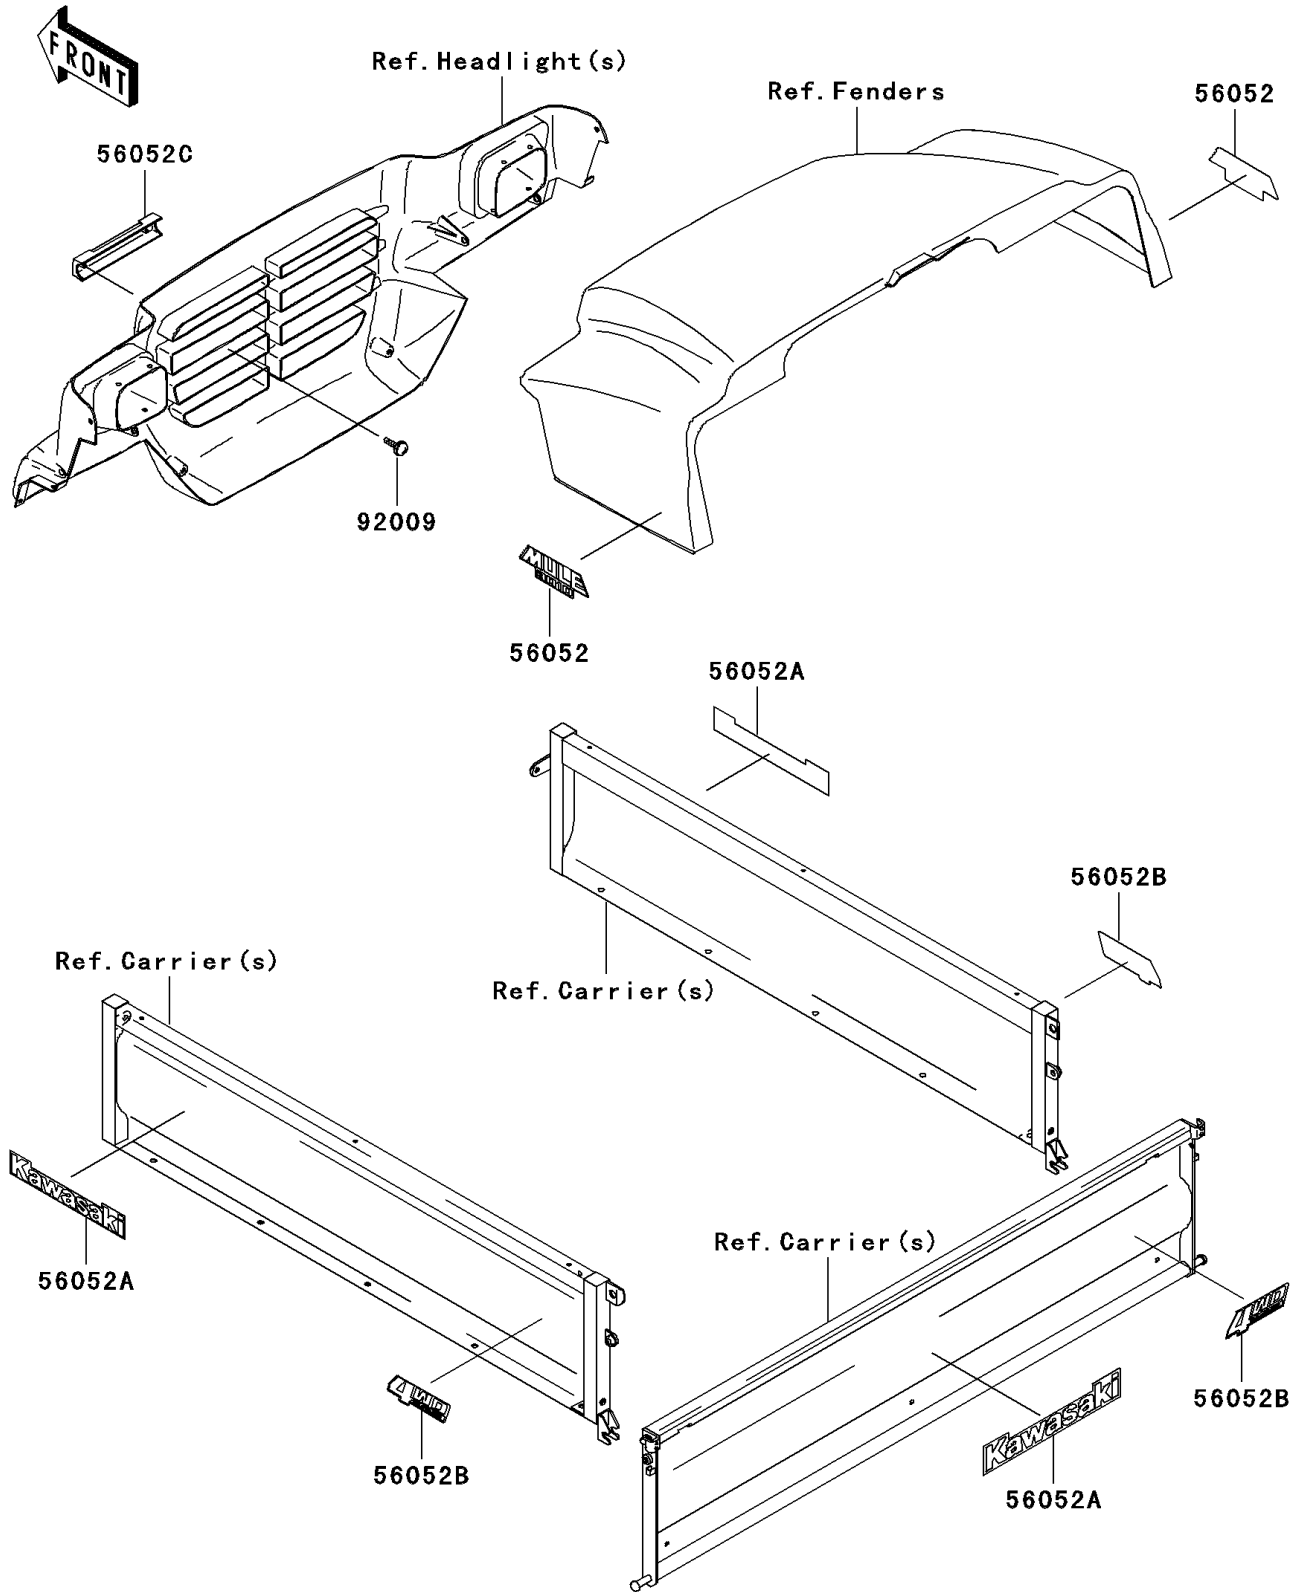

2006 MULE™ 3010 4x4 Hardwoods Green HD® PARTS DIAGRAM

Decals

F2861

2006 MULE™ 3010 4x4 Hardwoods Green HD® PARTS LIST

Decals

| ITEM NAME | PART NUMBER | QUANTITY |
|-----------------------------------------|-------------|----------|
| MARK,FR FENDER,MULE 3010 (Ref # 56052) | 56052-0104 | 1 |
| MARK,SIDE PLATE,KAWASAKI (Ref # 56052A) | 56052-0105 | 1 |
| MARK,SIDE PLATE,4WD (Ref # 56052B) | 56052-0106 | 1 |
| MARK,FRONT GRIL,KAWASAKI (Ref # 56052C) | 56052-1245 | 1 |
| SCREW,TAPPING,4X12 (Ref # 92009) | 92009-1444 | 1 |