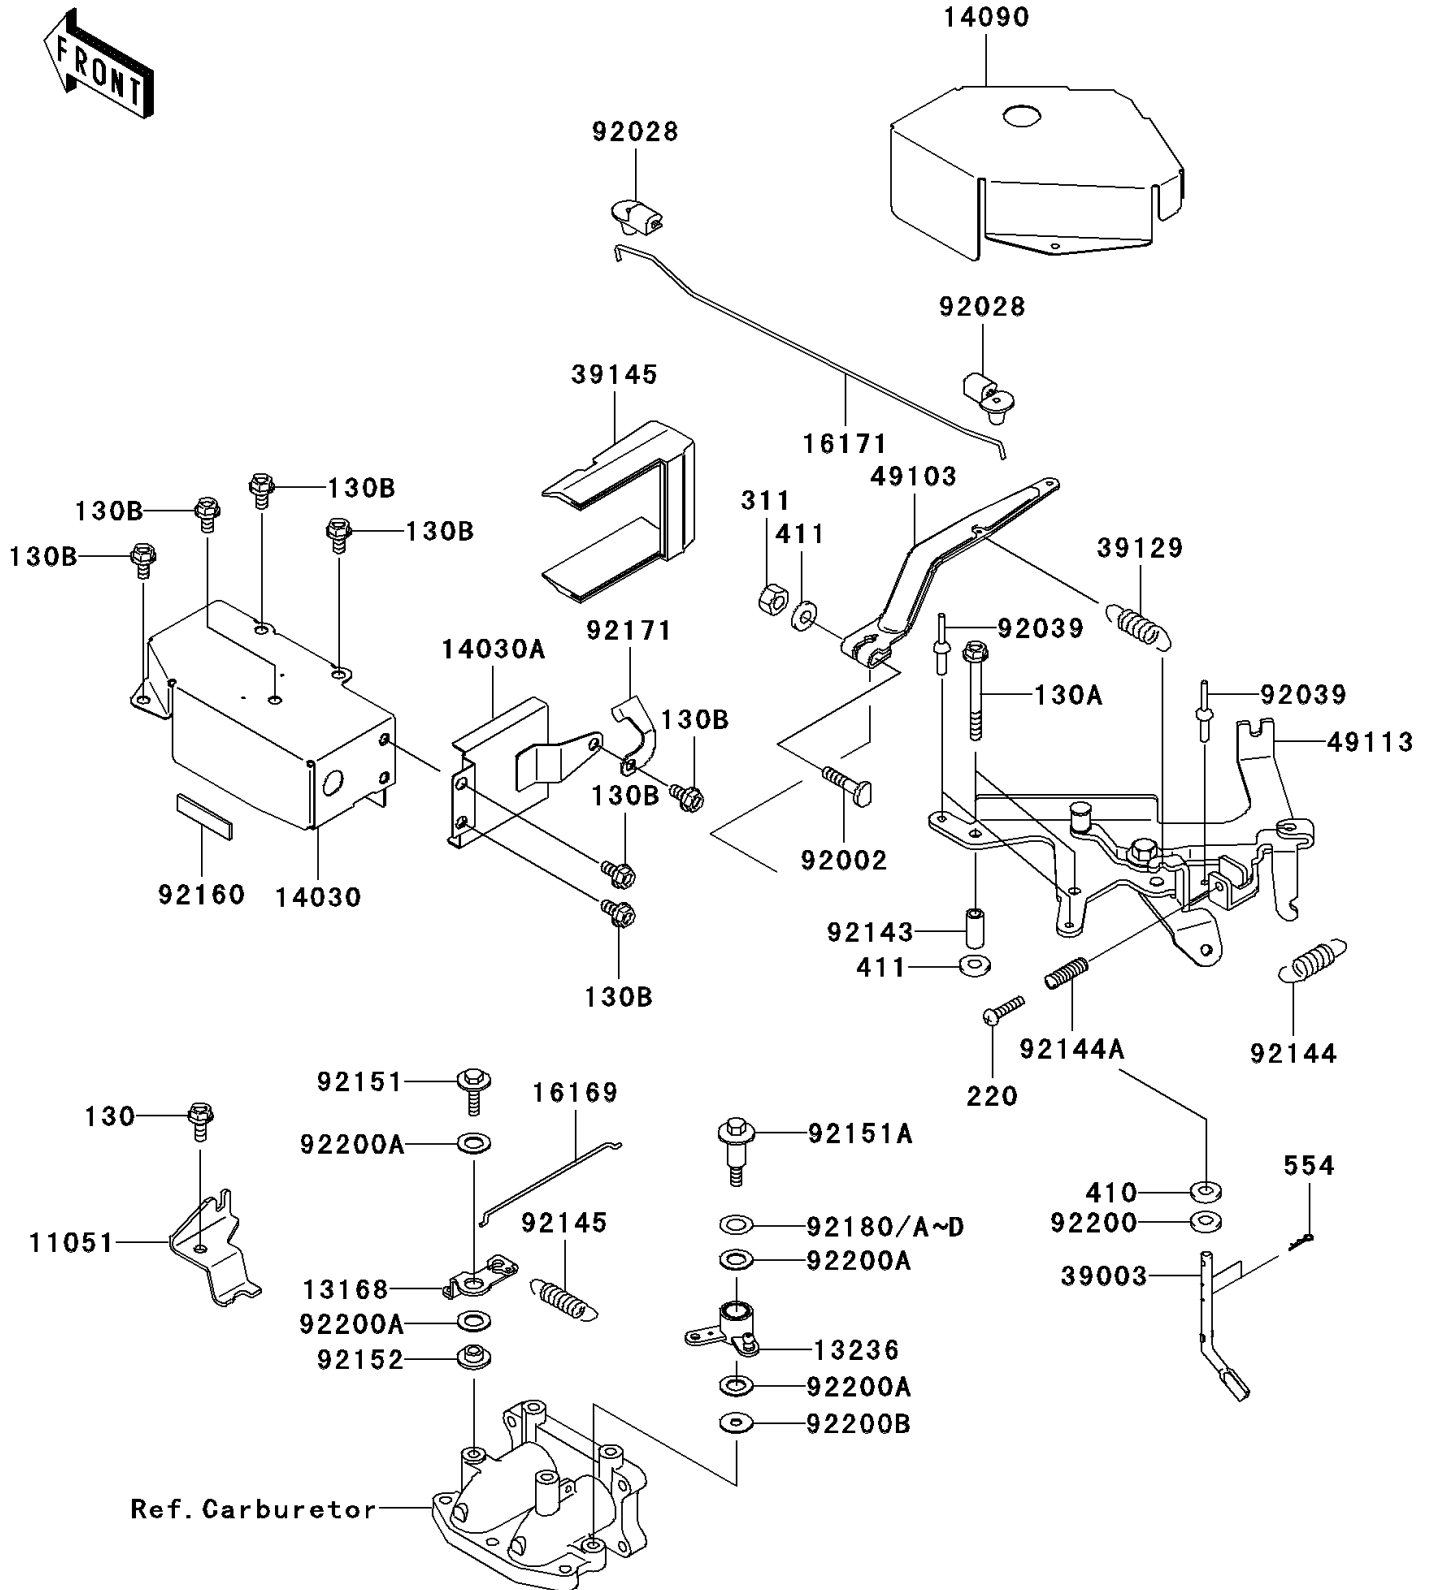

2006 MULE™ 3010 4x4 Hardwoods Green HD® PARTS DIAGRAM

Control

E7110

2006 MULE™ 3010 4x4 Hardwoods Green HD® PARTS LIST

Control

ITEM NAME	PART NUMBER	QUANTITY
BOLT-FLANGED,6X14 (Ref # 130)	130BA0614	1
BOLT-FLANGED,6X55 (Ref # 130A)	130BA0655	1
BOLT-FLANGED,6X12 (Ref # 130B)	130BB0612	1
SCREW-PAN-CROS,5X22 (Ref # 220)	220AA0522	1
NUT-HEX,6MM (Ref # 311)	311B0600	1
WASHER-PLAIN-SMALL,6MM (Ref # 410)	410B0600	1
WASHER-PLAIN,6MM (Ref # 411)	411B0600	1
BRACKET (Ref # 11051)	11051-2100	1
LEVER (Ref # 13168)	13168-2460	1
LEVER-COMP (Ref # 13236)	13236-2154	1
COVER-CARBURETOR (Ref # 14030)	14030-1059	1
COVER-CARBURETOR (Ref # 14030A)	14030-1060	1
COVER,CONTROL PANEL (Ref # 14090)	14090-1335	1
LINK-CHOKE (Ref # 16169)	16169-2140	1
LINK (Ref # 16171)	16171-1061	1
ARM-PIVOT,GOVERNOR (Ref # 39003)	39003-1053	1
SPRING-GOVERNOR (Ref # 39129)	39129-1011	1
TRIM-SEAL (Ref # 39145)	39145-1128	1
ARM-GOVERNOR (Ref # 49103)	49103-1055	1
PANEL-COMP-CONTROL (Ref # 49113)	49113-1056	1
BOLT,6X28 (Ref # 92002)	92002-2269	1
BUSHING,GOVERNOR (Ref # 92028)	92028-2156	1
RIVET,BLIND,4.0X9.2 (Ref # 92039)	92039-1163	1
COLLAR,6.8X10X42 (Ref # 92143)	92143-1072	1
SPRING,CONTROL (Ref # 92144)	92144-1410	1
SPRING (Ref # 92144A)	92144-2266	1
SPRING (Ref # 92145)	92145-2088	1
BOLT (Ref # 92151)	92151-2139	1
BOLT (Ref # 92151A)	92151-2140	1

2006 MULE™ 3010 4x4 Hardwoods Green HD® PARTS LIST

Control

ITEM NAME	PART NUMBER	QUANTITY
COLLAR (Ref # 92152)	92152-2069	1
DAMPER (Ref # 92160)	92160-1099	1
CLAMP (Ref # 92171)	92171-1350	1
SHIM,T=0.5 (Ref # 92180)	92180-2055	1
SHIM,T=0.4 (Ref # 92180A)	92180-2056	1
SHIM,T=0.3 (Ref # 92180B)	92180-2057	1
SHIM,T=0.6 (Ref # 92180C)	92180-2060	1
SHIM,T=0.7 (Ref # 92180D)	92180-2061	1
WASHER,6.5X11.5X2.0 (Ref # 92200)	92200-2029	1
WASHER,10.1X18X1.0 (Ref # 92200A)	92200-2124	1
WASHER,6.1X18X1.0 (Ref # 92200B)	92200-2125	1
PIN-SNAP (Ref # 554)	554A0600	1