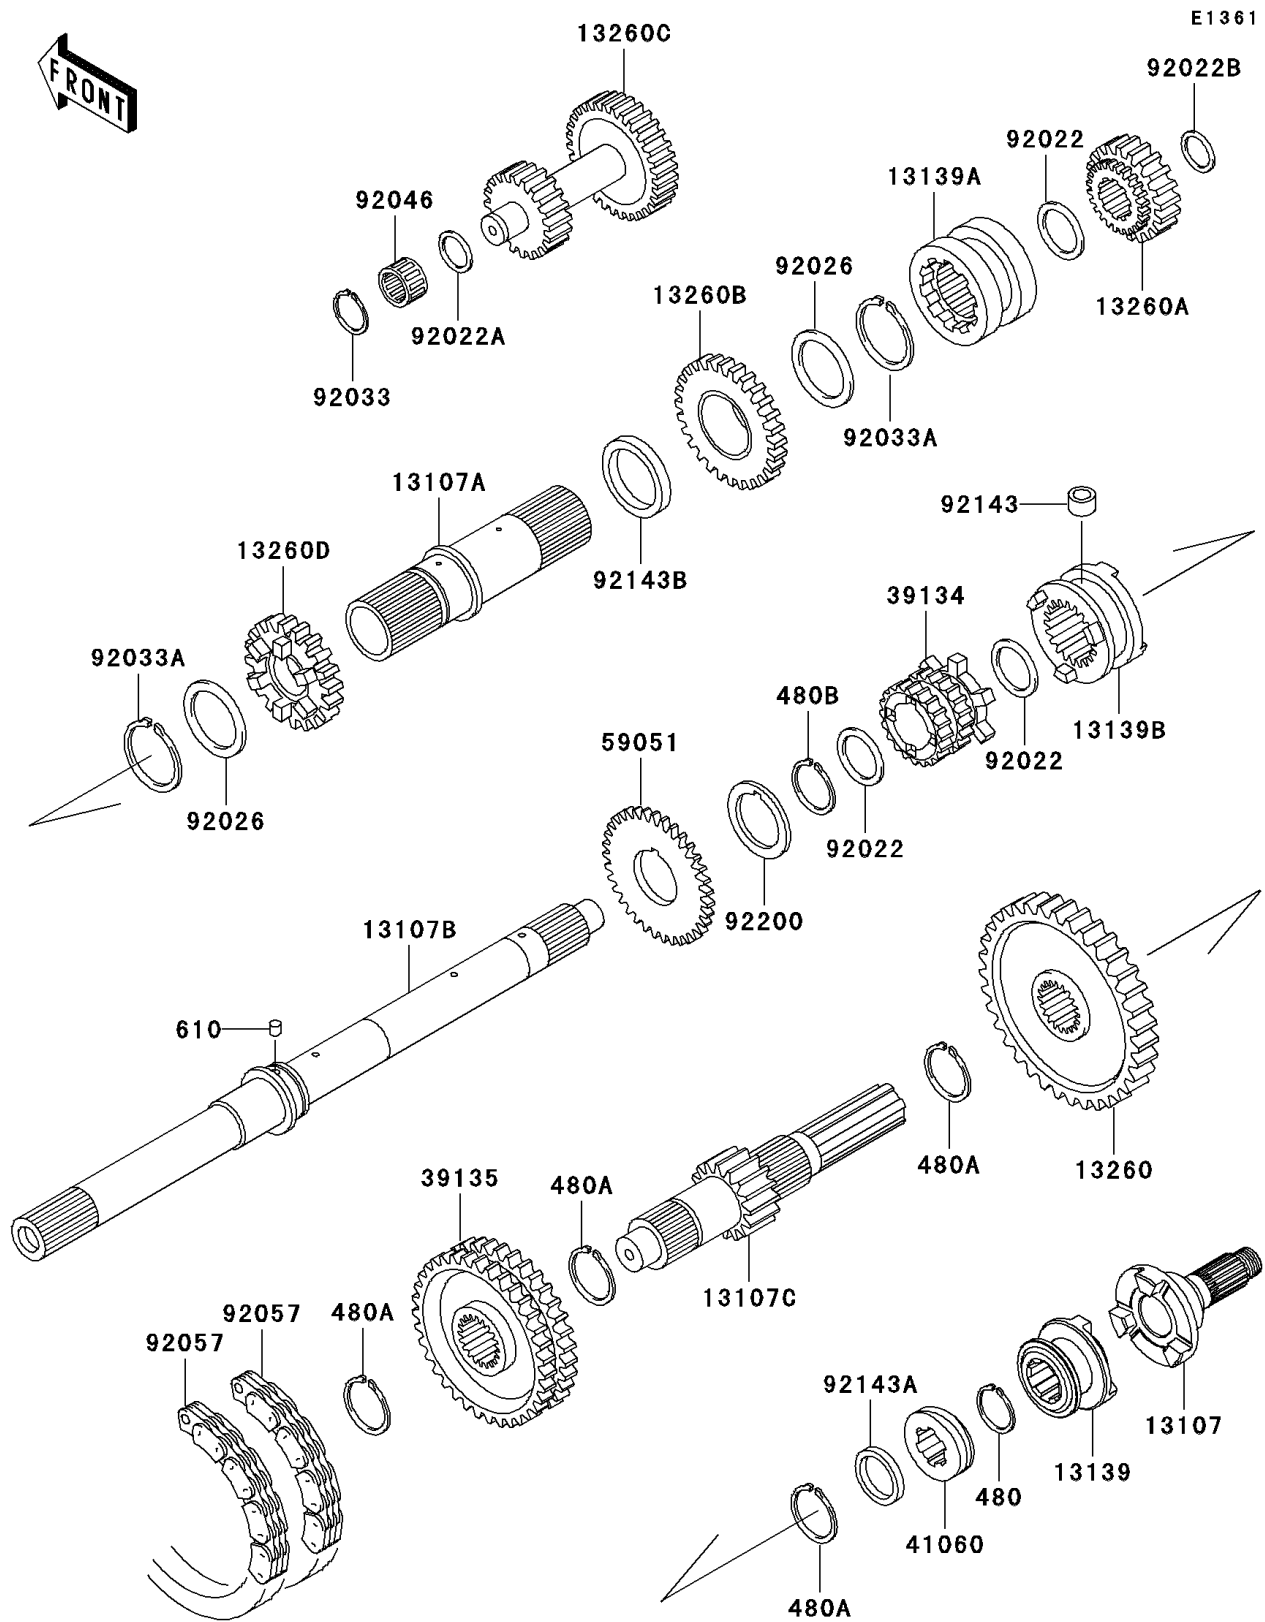

2006 MULE™ 3010 4x4 Hardwoods Green HD® PARTS DIAGRAM

Transmission

2006 MULE™ 3010 4x4 Hardwoods Green HD® PARTS LIST

Transmission

ITEM NAME	PART NUMBER	QUANTITY
CIRCLIP-TYPE-C,25MM (Ref # 480)	480J2500	1
CIRCLIP-TYPE-C,30MM (Ref # 480A)	480J3000	1
CIRCLIP-TYPE-C,32MM (Ref # 480B)	480J3200	1
ROLLER (Ref # 610)	610A0505	1
SHAFT,2WD/4WD (Ref # 13107)	13107-0106	1
SHAFT,INPUT OUTER (Ref # 13107A)	13107-1309	1
SHAFT,INPUT (Ref # 13107B)	13107-1470	1
SHAFT,OUTPUT,14T (Ref # 13107C)	13107-1517	1
SHIFTER,2WD/4WD (Ref # 13139)	13139-0010	1
SHIFTER,SPEED,HI/LOW (Ref # 13139A)	13139-1069	1
SHIFTER,FR/RR (Ref # 13139B)	13139-1072	1
GEAR,OUTPUT REVERSE,51T (Ref # 13260)	13260-1288	1
GEAR,INPUT REDUCTION,20T (Ref # 13260A)	13260-1289	1
GEAR,INPUT REDUCTION,28T (Ref # 13260B)	13260-1290	1
GEAR,REDUCTION,17T&25T (Ref # 13260C)	13260-1291	1
GEAR,INPUT 28T (Ref # 13260D)	13260-1462	1
SPROCKET-DRIVE,20T (Ref # 39134)	39134-1055	1
SPROCKET-DRIVEN,41T (Ref # 39135)	39135-1055	1
GEAR-METER SCREW (Ref # 41060)	41060-1147	1
GEAR-SPUR (Ref # 59051)	59051-2097	1
WASHER,25.3X33X1 (Ref # 92022)	92022-1109	1
WASHER,17.3X28X1 (Ref # 92022A)	92022-255	1
WASHER,17.3X30X1.4 (Ref # 92022B)	92022-270	1
SPACER,35.3X44X0.5 (Ref # 92026)	92026-1375	1
RING-SNAP (Ref # 92033)	92033-032	1
RING-SNAP (Ref # 92033A)	92033-1269	1
BEARING-NEEDLE,K17X23X13.8 (Ref # 92046)	92046-1184	1
CHAIN,REVERSE,81RH2520,54L (Ref # 92057)	92057-1364	1
COLLAR,8X14X10.5 (Ref # 92143)	92143-1497	1

2006 MULE™ 3010 4x4 Hardwoods Green HD® PARTS LIST

Transmission

ITEM NAME	PART NUMBER	QUANTITY
COLLAR,25X32X4.5 (Ref # 92143A)	92143-1597	1
COLLAR (Ref # 92143B)	92143-1599	1
WASHER,GOVERNOR GEAR (Ref # 92200)	92200-1155	1