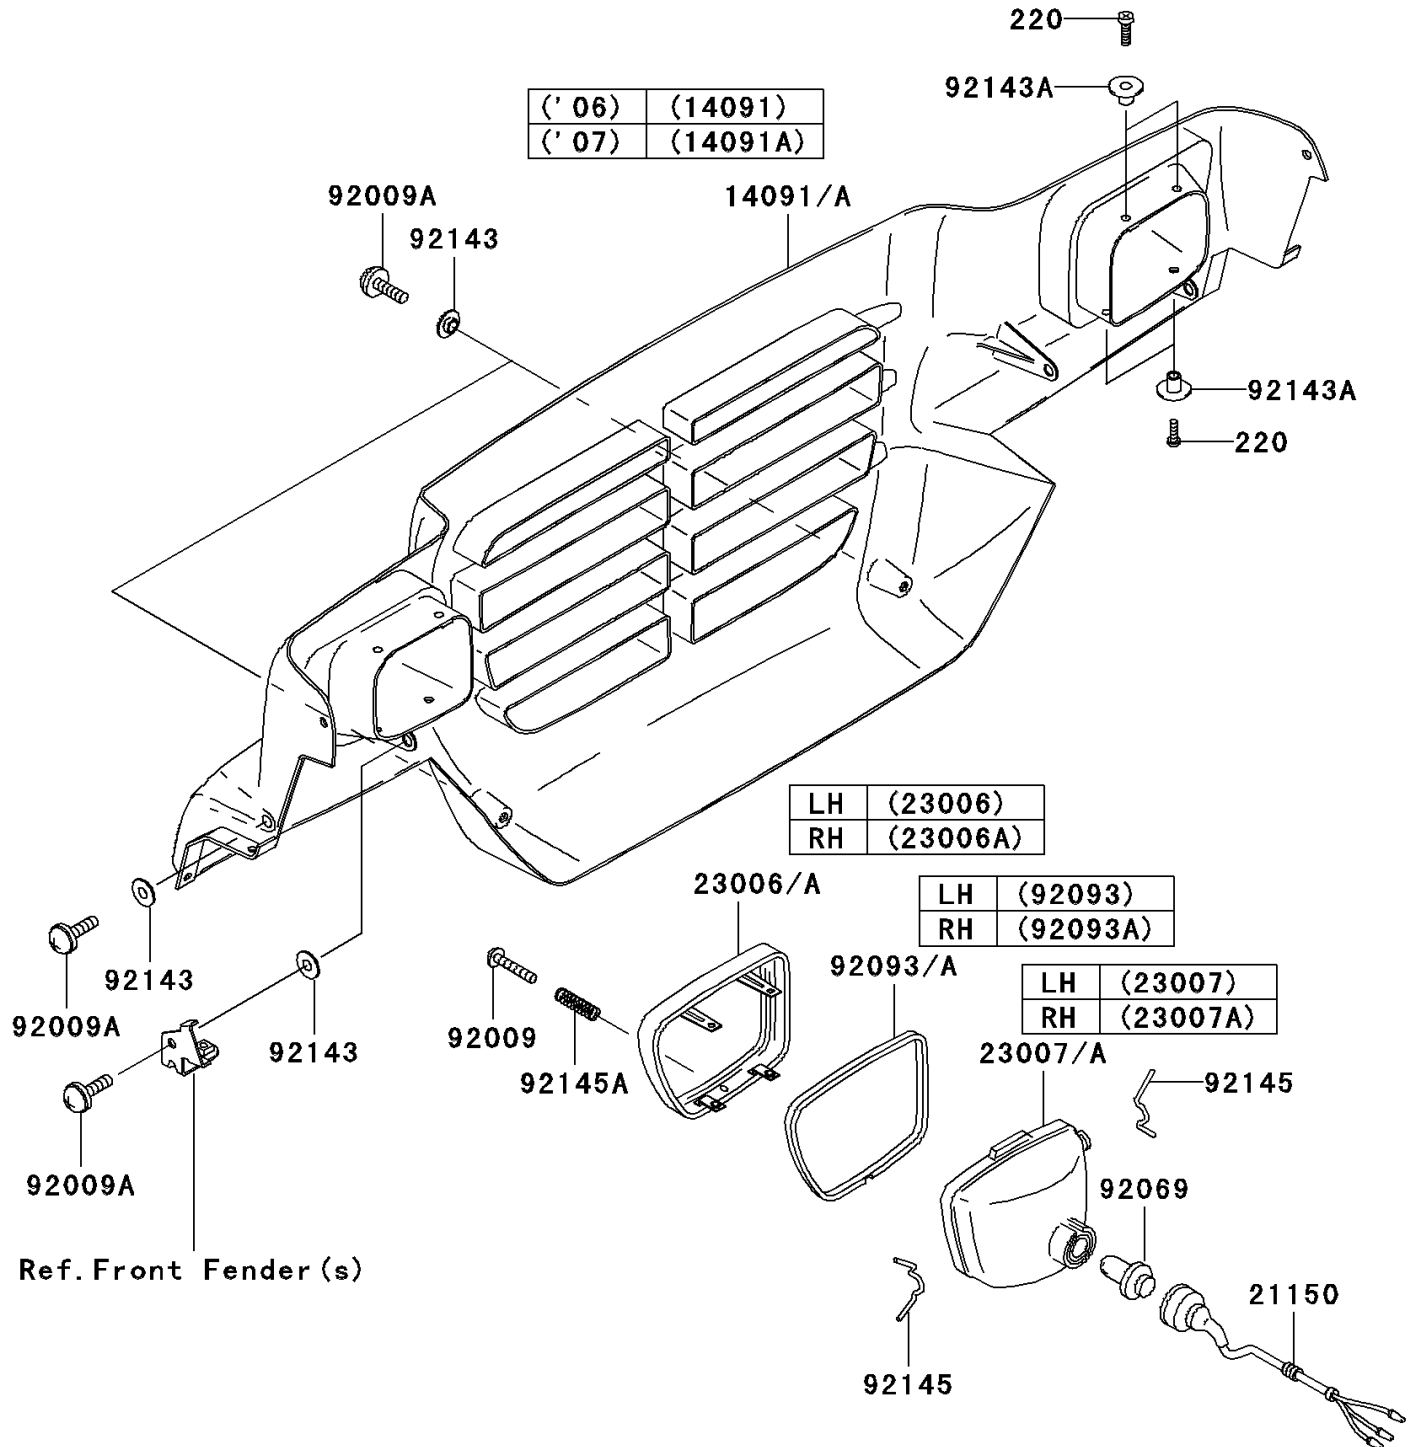

## 2006 MULE™ 3000 PARTS DIAGRAM

Headlight(s)

F2710

## 2006 MULE™ 3000 PARTS LIST

Headlight(s)

ITEM NAME	PART NUMBER	QUANTITY
SCREW-PAN-CROSS,5X16 (Ref # 220)	220AB0516	1
COVER,FRONT GRIL,F.BLACK (Ref # 14091)	14091-1225-6Z	1
CORD-ASSY,HEAD LAMP (Ref # 21150)	21150-1060	1
RIM-LAMP,LH (Ref # 23006)	23006-1075	1
RIM-LAMP,RH (Ref # 23006A)	23006-1076	1
LENS-COMP,HEAD LAMP,LH (Ref # 23007)	23007-1354	1
LENS-COMP,HEAD LAMP,RH (Ref # 23007A)	23007-1355	1
SCREW,TAPPING,4X30 (Ref # 92009)	92009-1139	1
SCREW,6X16 (Ref # 92009A)	92009-1621	1
BULB,12V 30/30W (Ref # 92069)	92069-1080	1
SEAL,HEAD LAMP,LH (Ref # 92093)	92093-1481	1
SEAL,HEAD LAMP,RH (Ref # 92093A)	92093-1482	1
COLLAR (Ref # 92143)	92143-1087	1
COLLAR (Ref # 92143A)	92143-1234	1
SPRING (Ref # 92145)	92145-1190	1
SPRING (Ref # 92145A)	92145-1230	1