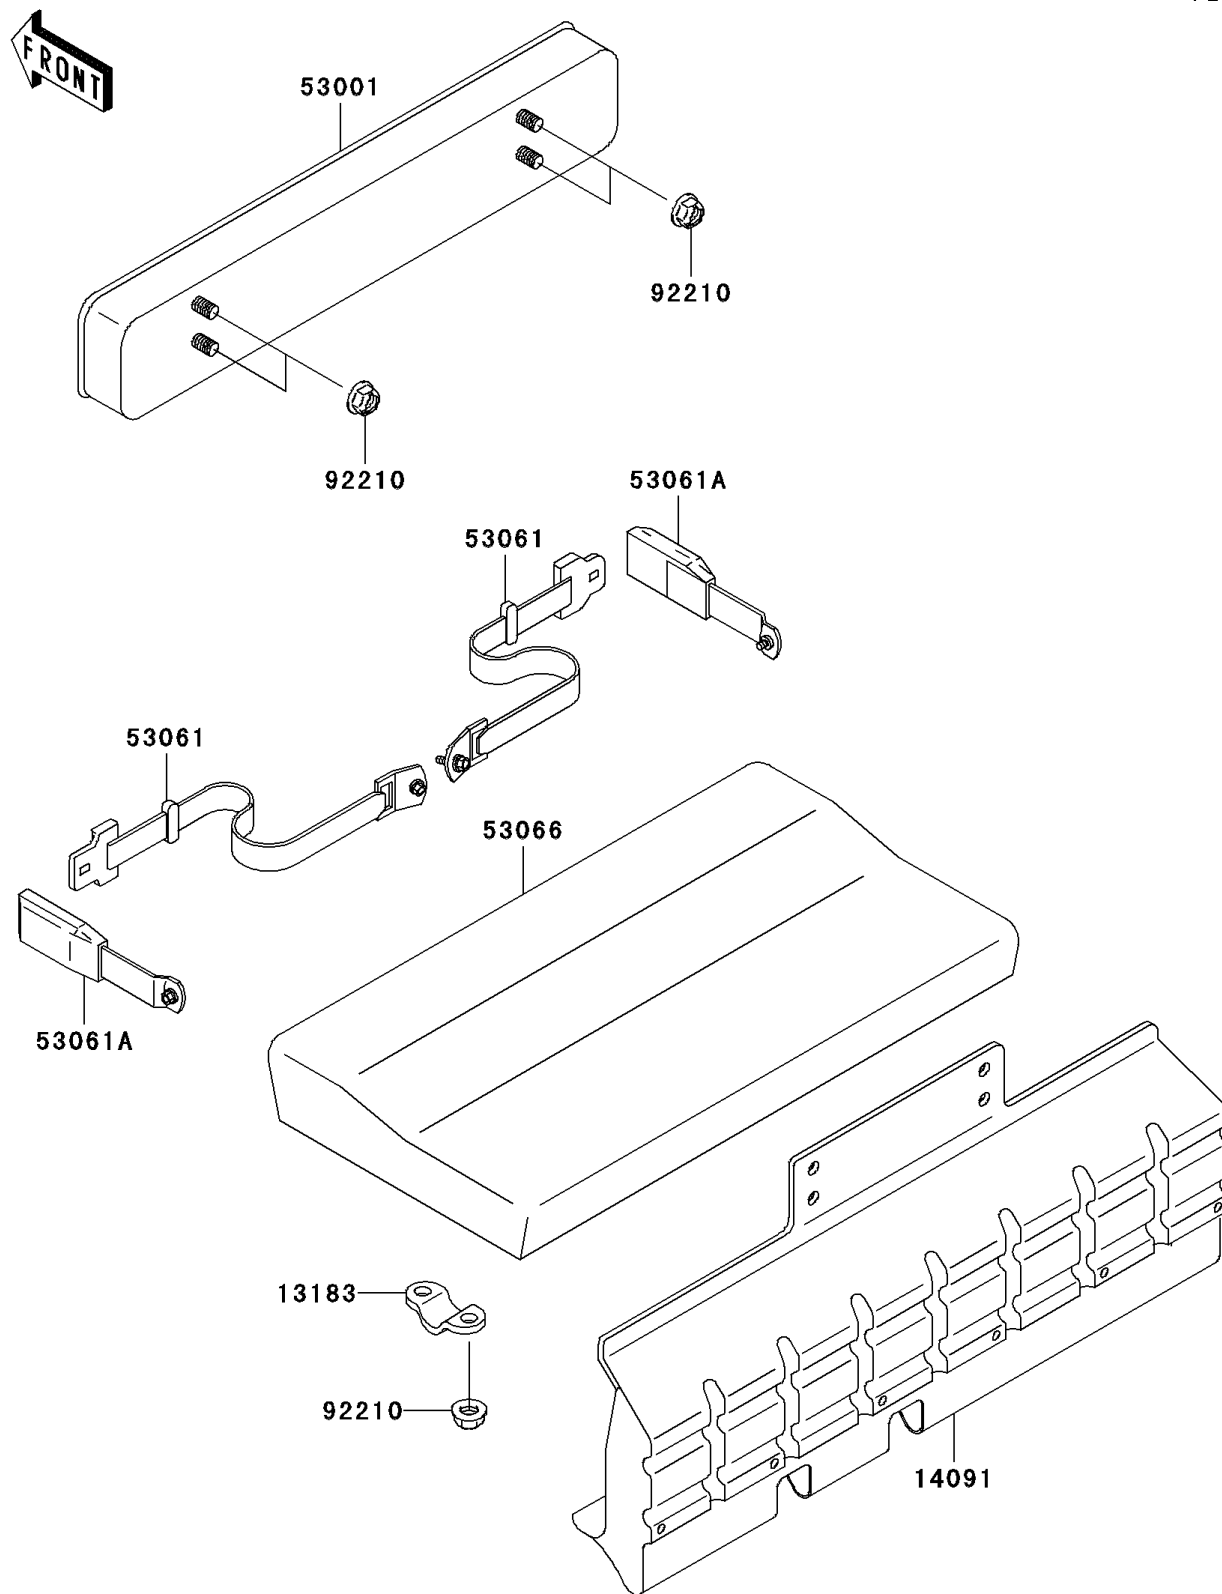

2006 MULE™ 3000 PARTS DIAGRAM

Seat

F2510

2006 MULE™ 3000 PARTS LIST

Seat

ITEM NAME	PART NUMBER	QUANTITY
PLATE,SEAT (Ref # 13183)	13183-1400	1
COVER,SEAT BACK (Ref # 14091)	14091-0529	1
SEAT-ASSY,BACK,GRAY (Ref # 53001)	53001-1584-338	1
BELT-SEAT,CATCH PLATE (Ref # 53061)	53061-1013	1
BELT-SEAT,BUCKLE (Ref # 53061A)	53061-1014	1
SEAT-ASSY,CUSHION,GRAY (Ref # 53066)	53066-7501-338	1
NUT,FLANGED,LOCK,8MM (Ref # 92210)	92210-0005	1