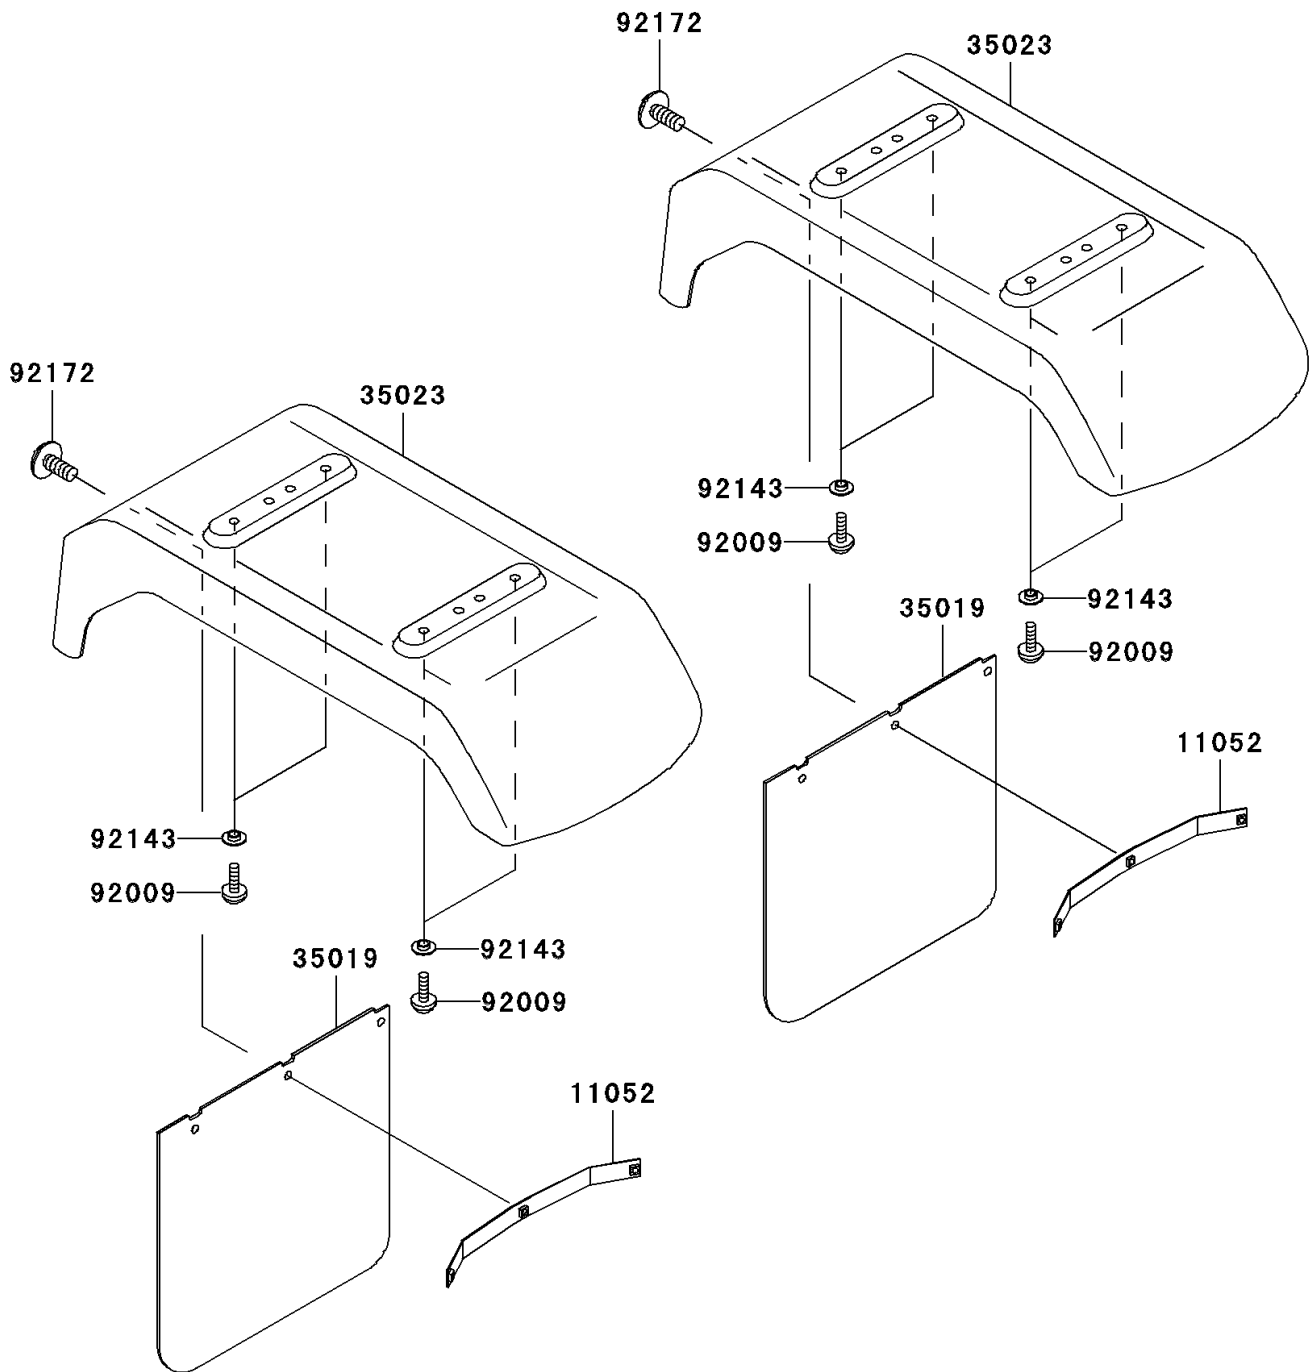

2006 MULE™ 3000 PARTS DIAGRAM

Rear Fender(s)

F2172

2006 MULE™ 3000 PARTS LIST

Rear Fender(s)

ITEM NAME	PART NUMBER	QUANTITY
BRACKET,REAR FLAP (Ref # 11052)	11052-1313	1
FLAP,REAR FENDER (Ref # 35019)	35019-1244	1
FENDER-REAR (Ref # 35023)	35023-1557	1
SCREW,TAPPING,6X16 (Ref # 92009)	92009-1166	1
COLLAR (Ref # 92143)	92143-1087	1
SCREW,6X14 (Ref # 92172)	92172-0004	1