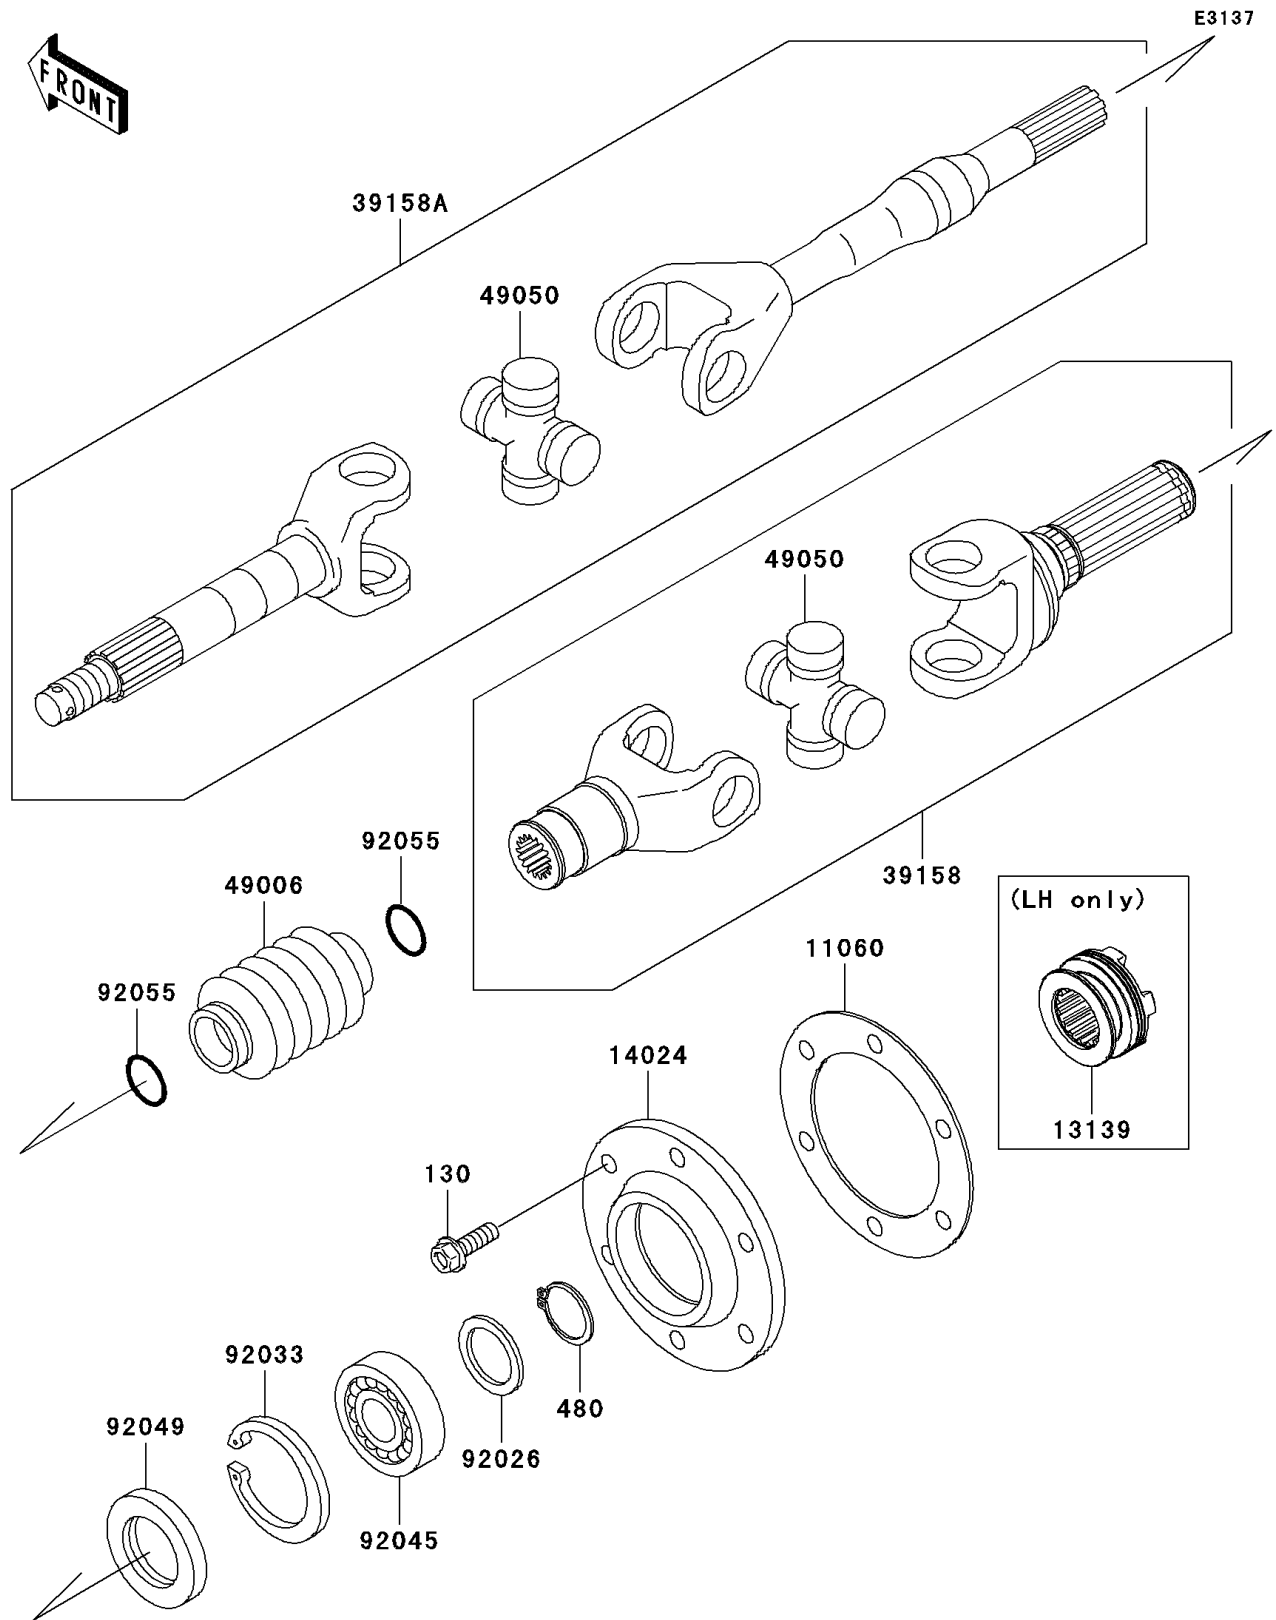

## 2006 MULE™ 3000 PARTS DIAGRAM

Drive Shaft-Rear

## 2006 MULE™ 3000 PARTS LIST

Drive Shaft-Rear

ITEM NAME	PART NUMBER	QUANTITY
BOLT-FLANGED,8X25 (Ref # 130)	130BA0825	1
CIRCLIP-TYPE-C,28MM (Ref # 480)	480J2800	1
GASKET,DRIVESHAFT COVER (Ref # 11060)	11060-1251	1
SHIFTER (Ref # 13139)	13139-0009	1
COVER,DRIVESHAFT (Ref # 14024)	14024-1560	1
SHAFT-ASSY-DRIVE,INSIDE (Ref # 39158)	39158-1119	1
SHAFT-ASSY-DRIVE (Ref # 39158A)	39158-1120	1
BOOT,DRIVE SHAFT (Ref # 49006)	49006-1257	1
SPIDER (Ref # 49050)	49050-1060	1
SPACER,28.1X38X2.6 (Ref # 92026)	92026-1489	1
RING-SNAP,55MM (Ref # 92033)	92033-1274	1
BEARING-BALL,L 6006 (Ref # 92045)	92045-1208	1
SEAL-OIL,TC35X55X8 (Ref # 92049)	92049-1298	1
RING-O,19.5X3.0 (Ref # 92055)	92055-1451	1