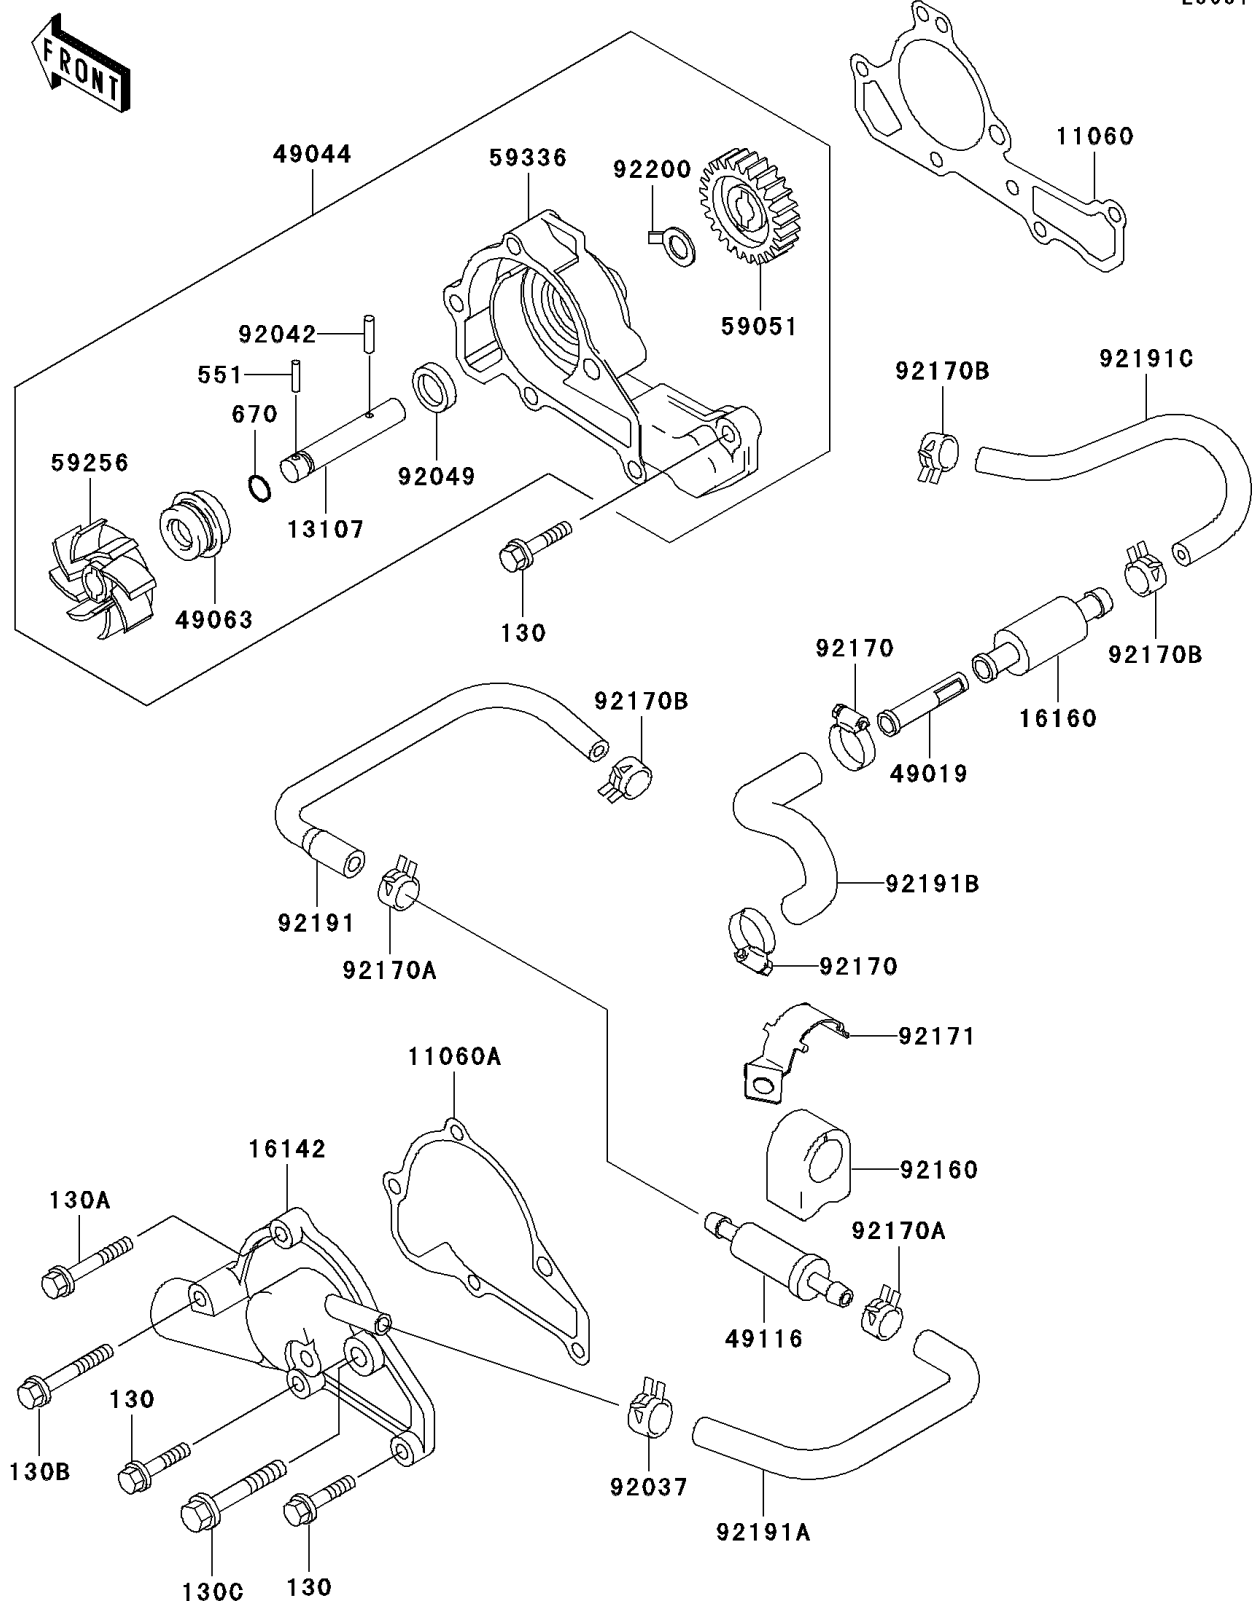

## 2006 MULE™ 3000 PARTS DIAGRAM

Water Pump

E3031

## 2006 MULE™ 3000 PARTS LIST

Water Pump

ITEM NAME	PART NUMBER	QUANTITY
BOLT-FLANGED,6X45 (Ref # 130)	130CA0645	1
BOLT-FLANGED,6X65 (Ref # 130A)	130CA0665	1
BOLT-FLANGED,6X75 (Ref # 130B)	130CA0675	1
BOLT-FLANGED,8X70 (Ref # 130C)	130CA0870	1
PIN-DOWEL,3X14 (Ref # 551)	551A0314	1
O RING,7MM (Ref # 670)	670B1507	1
GASKET,PUMP CASE (Ref # 11060)	11060-2450	1
GASKET,PUMP COVER (Ref # 11060A)	11060-2451	1
SHAFT (Ref # 13107)	13107-2097	1
COVER-PUMP (Ref # 16142)	16142-2069	1
BODY (Ref # 16160)	16160-1359	1
FILTER-WATER (Ref # 49019)	49019-1068	1
PUMP-WATER (Ref # 49044)	49044-2066	1
SEAL-MECHANICAL (Ref # 49063)	49063-1056	1
VALVE-ASSY (Ref # 49116)	49116-1081	1
GEAR-SPUR (Ref # 59051)	59051-2113	1
IMPELLER (Ref # 59256)	59256-2057	1
CASE-PUMP (Ref # 59336)	59336-2052	1
CLAMP,HOSE CLIP (Ref # 92037)	92037-2065	1
PIN,DOWEL,4X15.8 (Ref # 92042)	92042-014	1
SEAL-OIL (Ref # 92049)	92049-2111	1
DAMPER,VALVE (Ref # 92160)	92160-1451	1
CLAMP (Ref # 92170)	92170-1278	1
CLAMP (Ref # 92170A)	92170-1492	1
CLAMP (Ref # 92170B)	92170-1493	1
CLAMP (Ref # 92171)	92171-2064	1
TUBE (Ref # 92191)	92191-2110	1
TUBE (Ref # 92191A)	92191-2111	1
TUBE (Ref # 92191B)	92191-2125	1

## 2006 MULE™ 3000 PARTS LIST

Water Pump

ITEM NAME	PART NUMBER	QUANTITY
TUBE (Ref # 92191C)	92191-2130	1
WASHER (Ref # 92200)	92200-2044	1