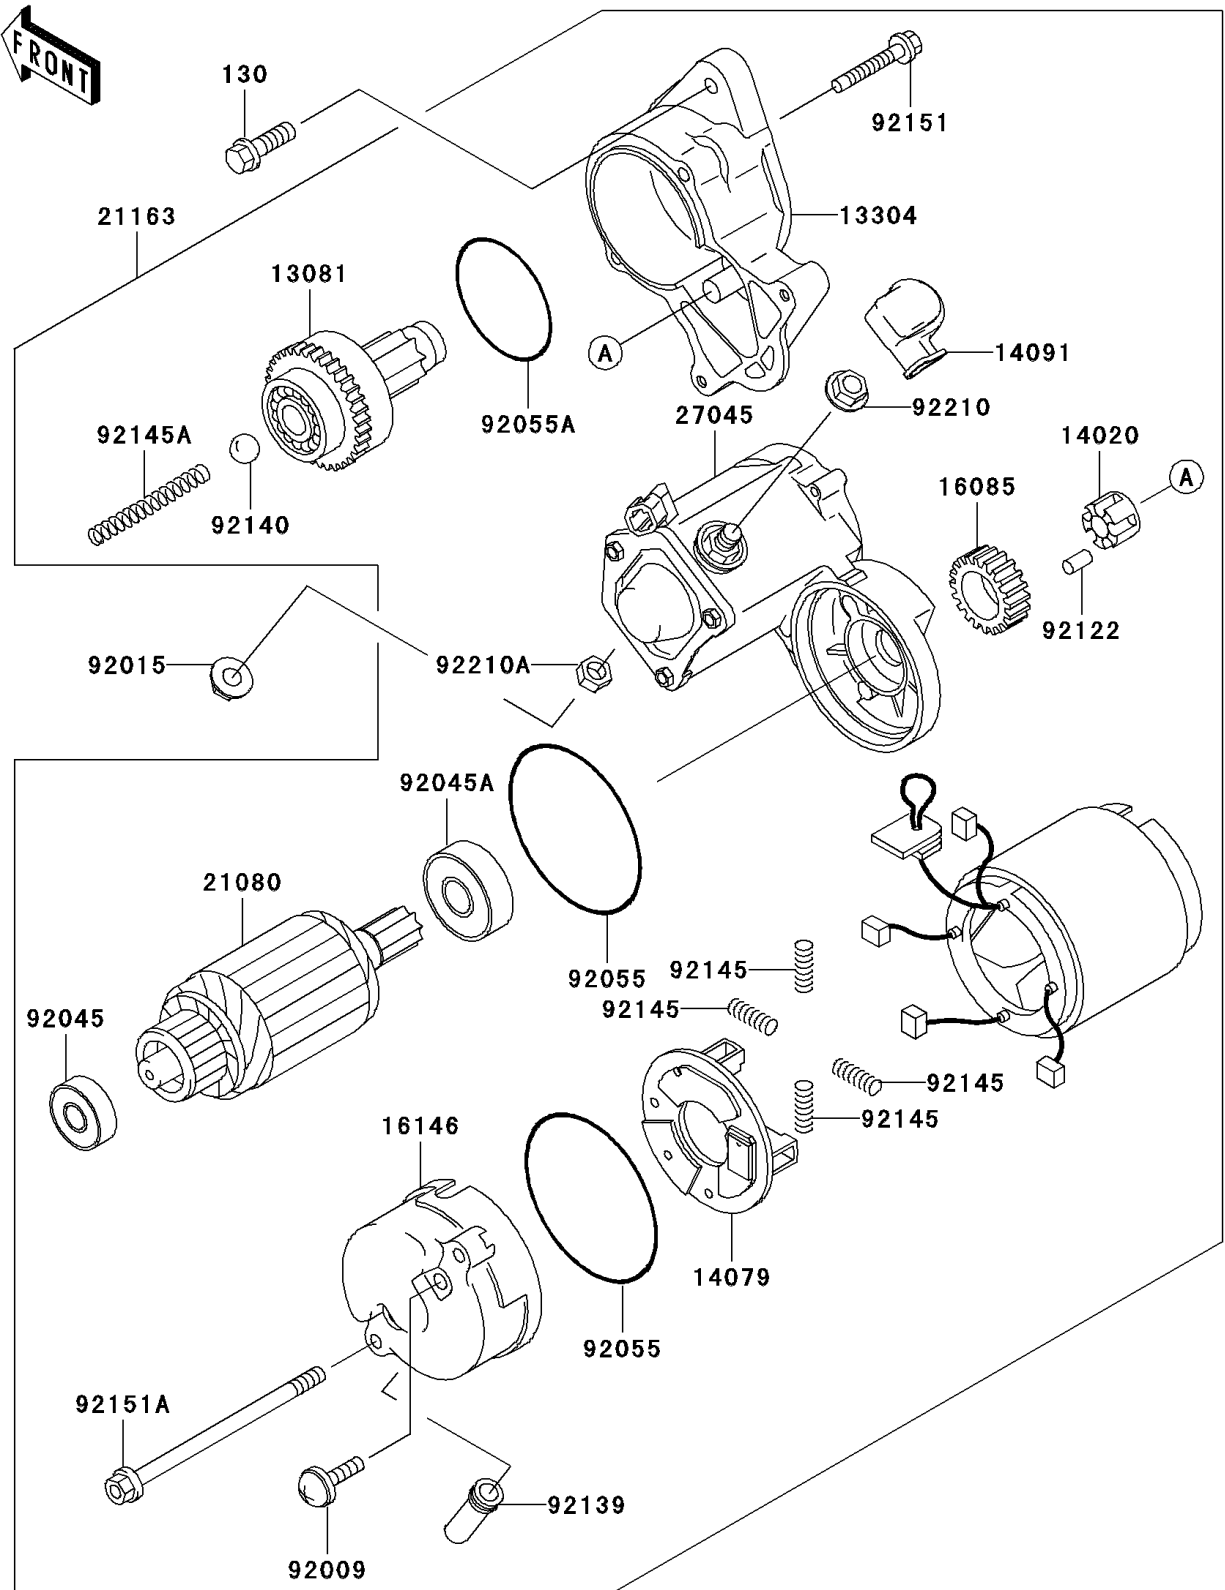

## 2006 MULE™ 3000 PARTS DIAGRAM

Starter Motor

E1840

## 2006 MULE™ 3000 PARTS LIST

Starter Motor

ITEM NAME	PART NUMBER	QUANTITY
BOLT-FLANGED,8X30 (Ref # 130)	130P0830	1
CLUTCH-ASSY (Ref # 13081)	13081-2231	1
HOUSING-ASSY (Ref # 13304)	13304-2201	1
RETAINER (Ref # 14020)	14020-2112	1
HOLDER-ASSY (Ref # 14079)	14079-2064	1
COVER (Ref # 14091)	14091-2080	1
GEAR (Ref # 16085)	16085-2055	1
COVER-ASSY (Ref # 16146)	16146-2228	1
ARMATURE (Ref # 21080)	21080-2070	1
STARTER-ELECTRIC (Ref # 21163)	21163-2124	1
SWITCH-ASSY (Ref # 27045)	27045-2018	1
SCREW (Ref # 92009)	92009-2455	1
NUT,8MM (Ref # 92015)	92015-1143	1
BEARING-BALL (Ref # 92045)	92045-2257	1
BEARING-BALL (Ref # 92045A)	92045-2258	1
RING-O (Ref # 92055)	92055-2199	1
RING-O (Ref # 92055A)	92055-2200	1
ROLLER (Ref # 92122)	92122-2057	1
BUSHING (Ref # 92139)	92139-2051	1
BALL (Ref # 92140)	92140-2061	1
SPRING (Ref # 92145)	92145-2096	1
SPRING (Ref # 92145A)	92145-2097	1
BOLT (Ref # 92151)	92151-2167	1
BOLT (Ref # 92151A)	92151-2168	1
NUT (Ref # 92210)	92210-2084	1
NUT (Ref # 92210A)	92210-2085	1