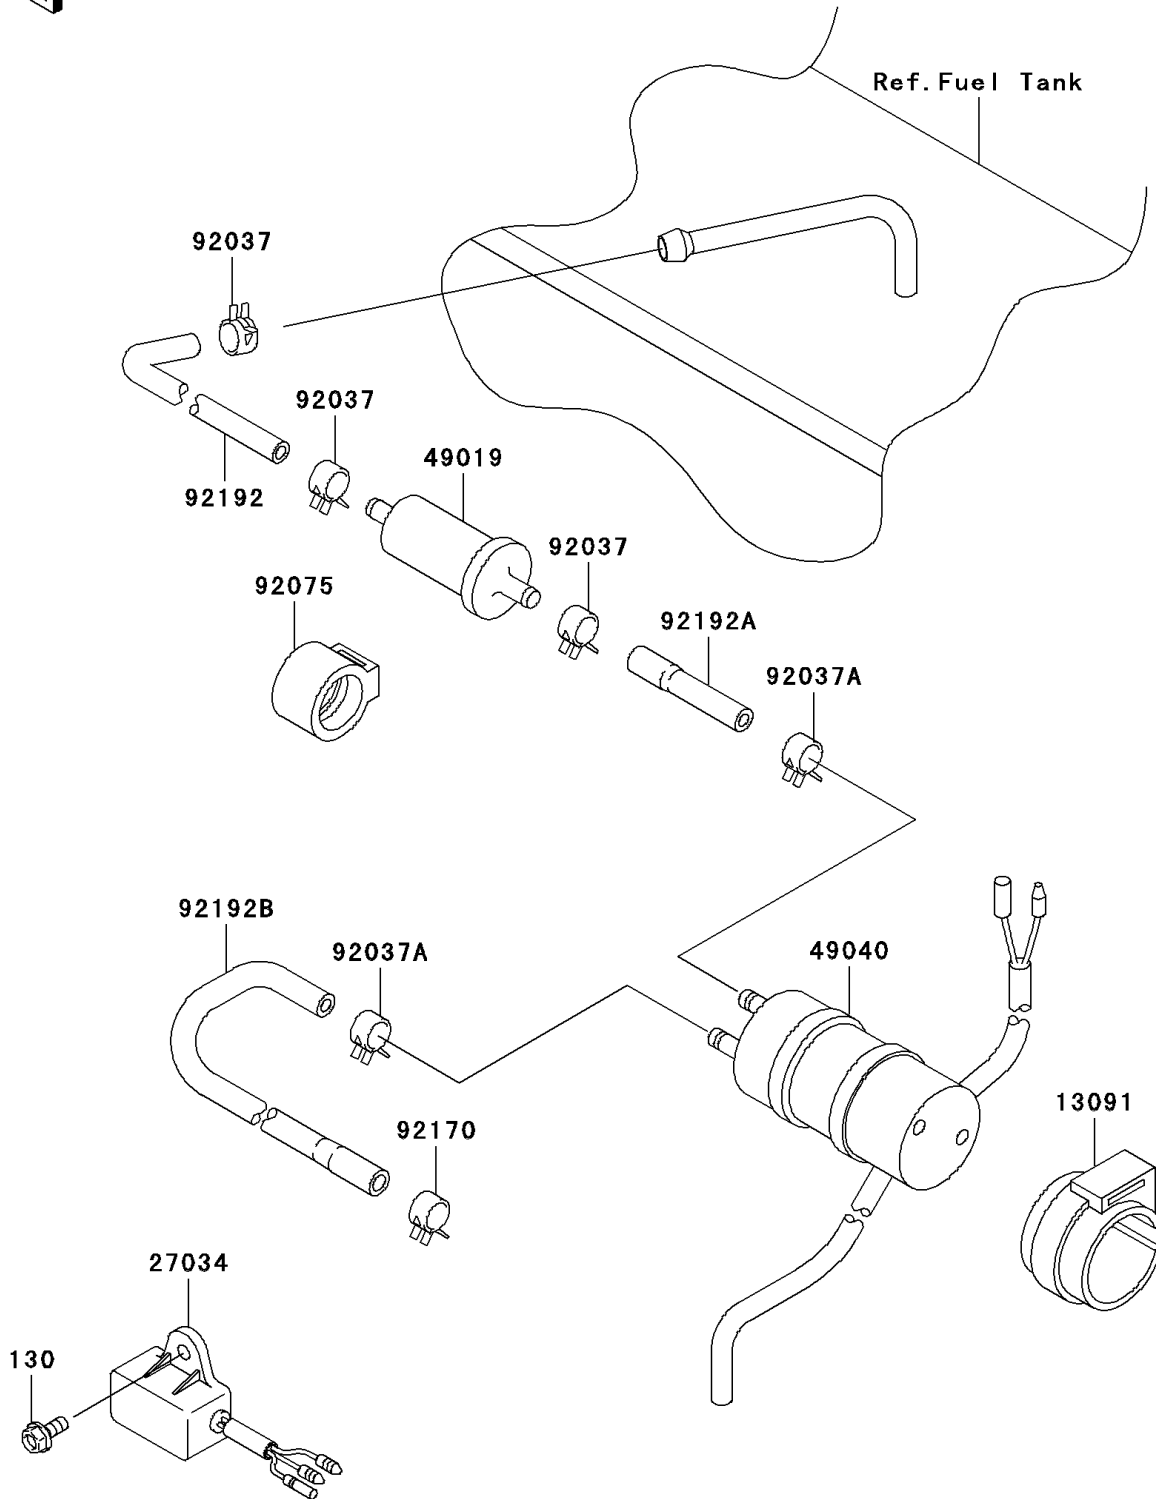

## 2006 MULE™ 3000 PARTS DIAGRAM

Fuel Pump

E1520

## 2006 MULE™ 3000 PARTS LIST

### Fuel Pump

ITEM NAME	PART NUMBER	QUANTITY
BOLT-FLANGED,6X14 (Ref # 130)	130BB0614	1
HOLDER (Ref # 13091)	13091-1512	1
RELAY,FUEL CUT (Ref # 27034)	27034-1053	1
FILTER-FUEL (Ref # 49019)	49019-1055	1
PUMP-FUEL (Ref # 49040)	49040-1055	1
CLAMP,HOSE CLIP (Ref # 92037)	92037-1181	1
CLAMP,TUBE (Ref # 92037A)	92037-1505	1
DAMPER,FUEL FILTER (Ref # 92075)	92075-1853	1
CLAMP (Ref # 92170)	92170-2082	1
TUBE (Ref # 92192)	92192-0240	1
TUBE (Ref # 92192A)	92192-0241	1
TUBE (Ref # 92192B)	92192-0242	1