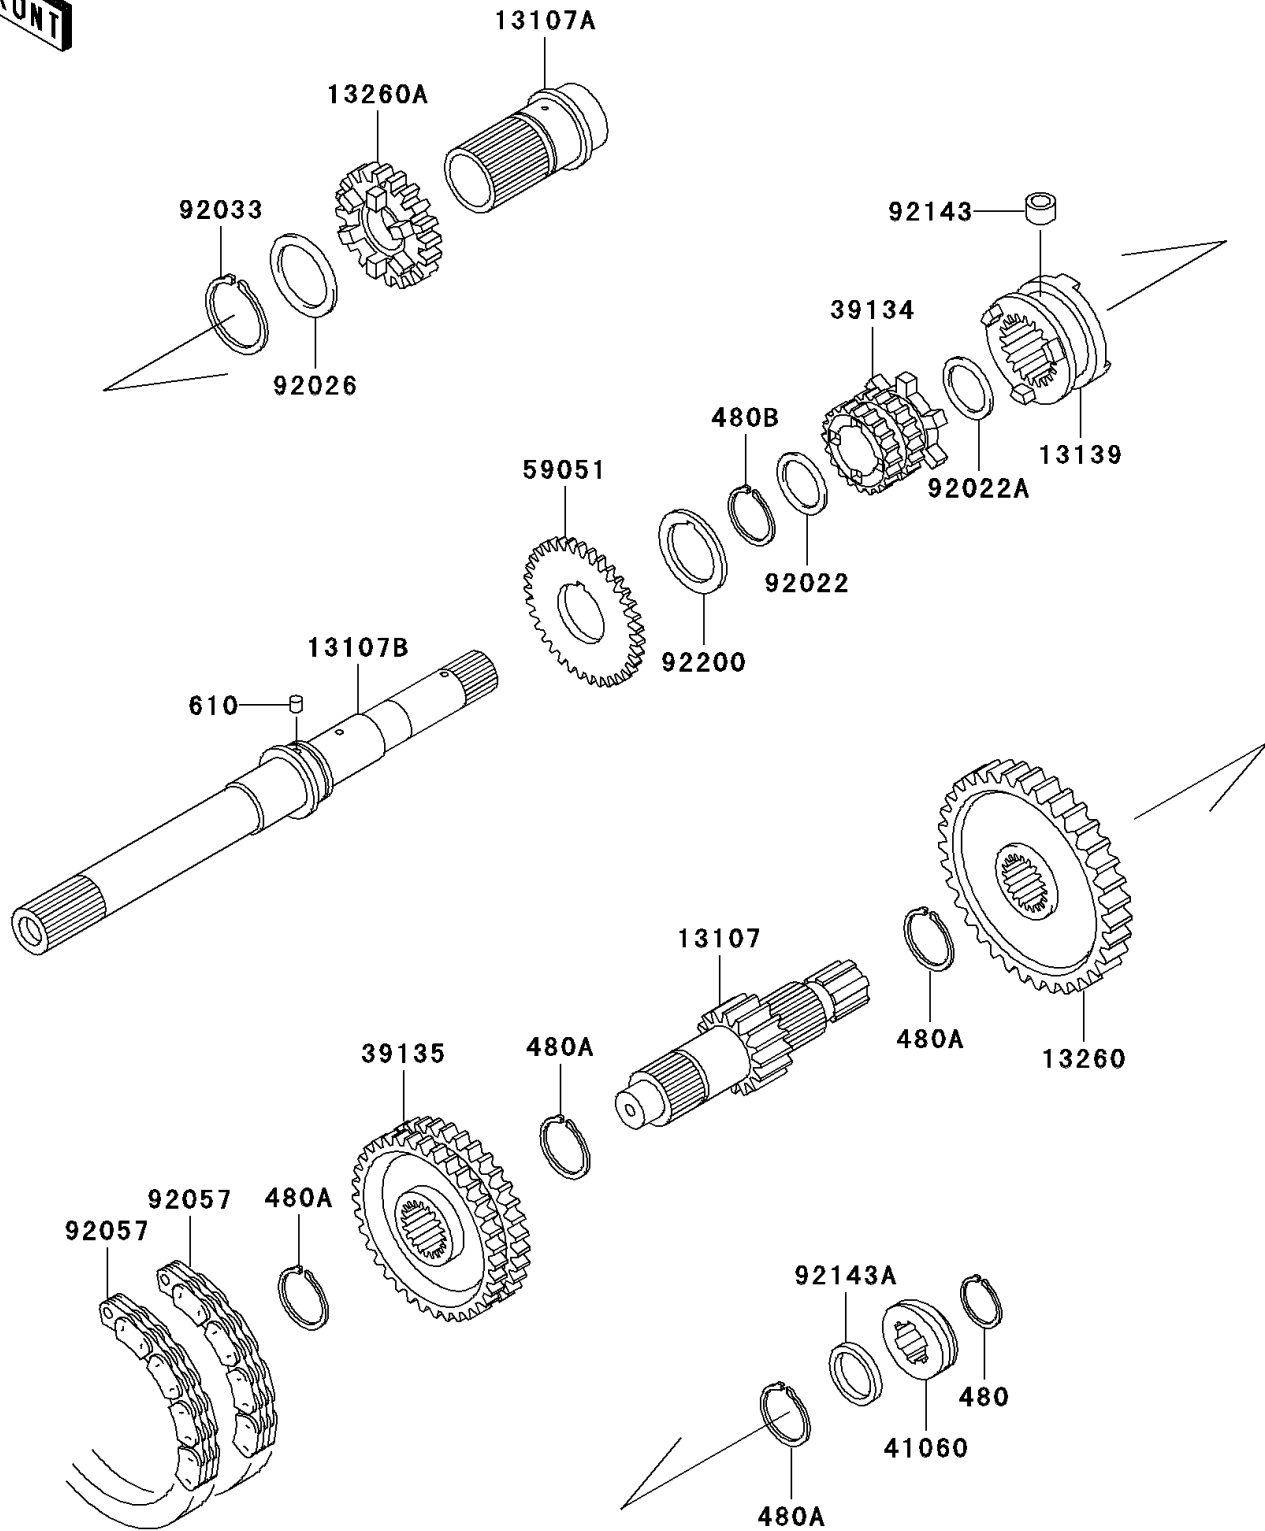

## 2006 MULE™ 3000 PARTS DIAGRAM

Transmission

E1361

## 2006 MULE™ 3000 PARTS LIST

Transmission

ITEM NAME	PART NUMBER	QUANTITY
CIRCLIP-TYPE-C,25MM (Ref # 480)	480J2500	1
CIRCLIP-TYPE-C,30MM (Ref # 480A)	480J3000	1
CIRCLIP-TYPE-C,32MM (Ref # 480B)	480J3200	1
ROLLER (Ref # 610)	610A0505	1
SHAFT,OUTPUT,14T (Ref # 13107)	13107-0019	1
SHAFT,INPUT OUTER (Ref # 13107A)	13107-1315	1
SHAFT,INPUT (Ref # 13107B)	13107-1471	1
SHIFTER,FR/RR (Ref # 13139)	13139-1072	1
GEAR,OUTPUT REVERSE,51T (Ref # 13260)	13260-1288	1
GEAR,INPUT 28T (Ref # 13260A)	13260-1462	1
SPROCKET-DRIVE,20T (Ref # 39134)	39134-1055	1
SPROCKET-DRIVEN,41T (Ref # 39135)	39135-1055	1
GEAR-METER SCREW (Ref # 41060)	41060-1147	1
GEAR-SPUR (Ref # 59051)	59051-2097	1
WASHER,25.3X33X1 (Ref # 92022)	92022-1109	1
WASHER,22.3X33X1.0 (Ref # 92022A)	92022-1573	1
SPACER,35.3X44X0.5 (Ref # 92026)	92026-1375	1
RING-SNAP (Ref # 92033)	92033-1269	1
CHAIN,REVERSE,81RH2520,54L (Ref # 92057)	92057-1364	1
COLLAR,8X14X10.5 (Ref # 92143)	92143-1497	1
COLLAR,25X32X4.5 (Ref # 92143A)	92143-1597	1
WASHER,GOVERNOR GEAR (Ref # 92200)	92200-1155	1