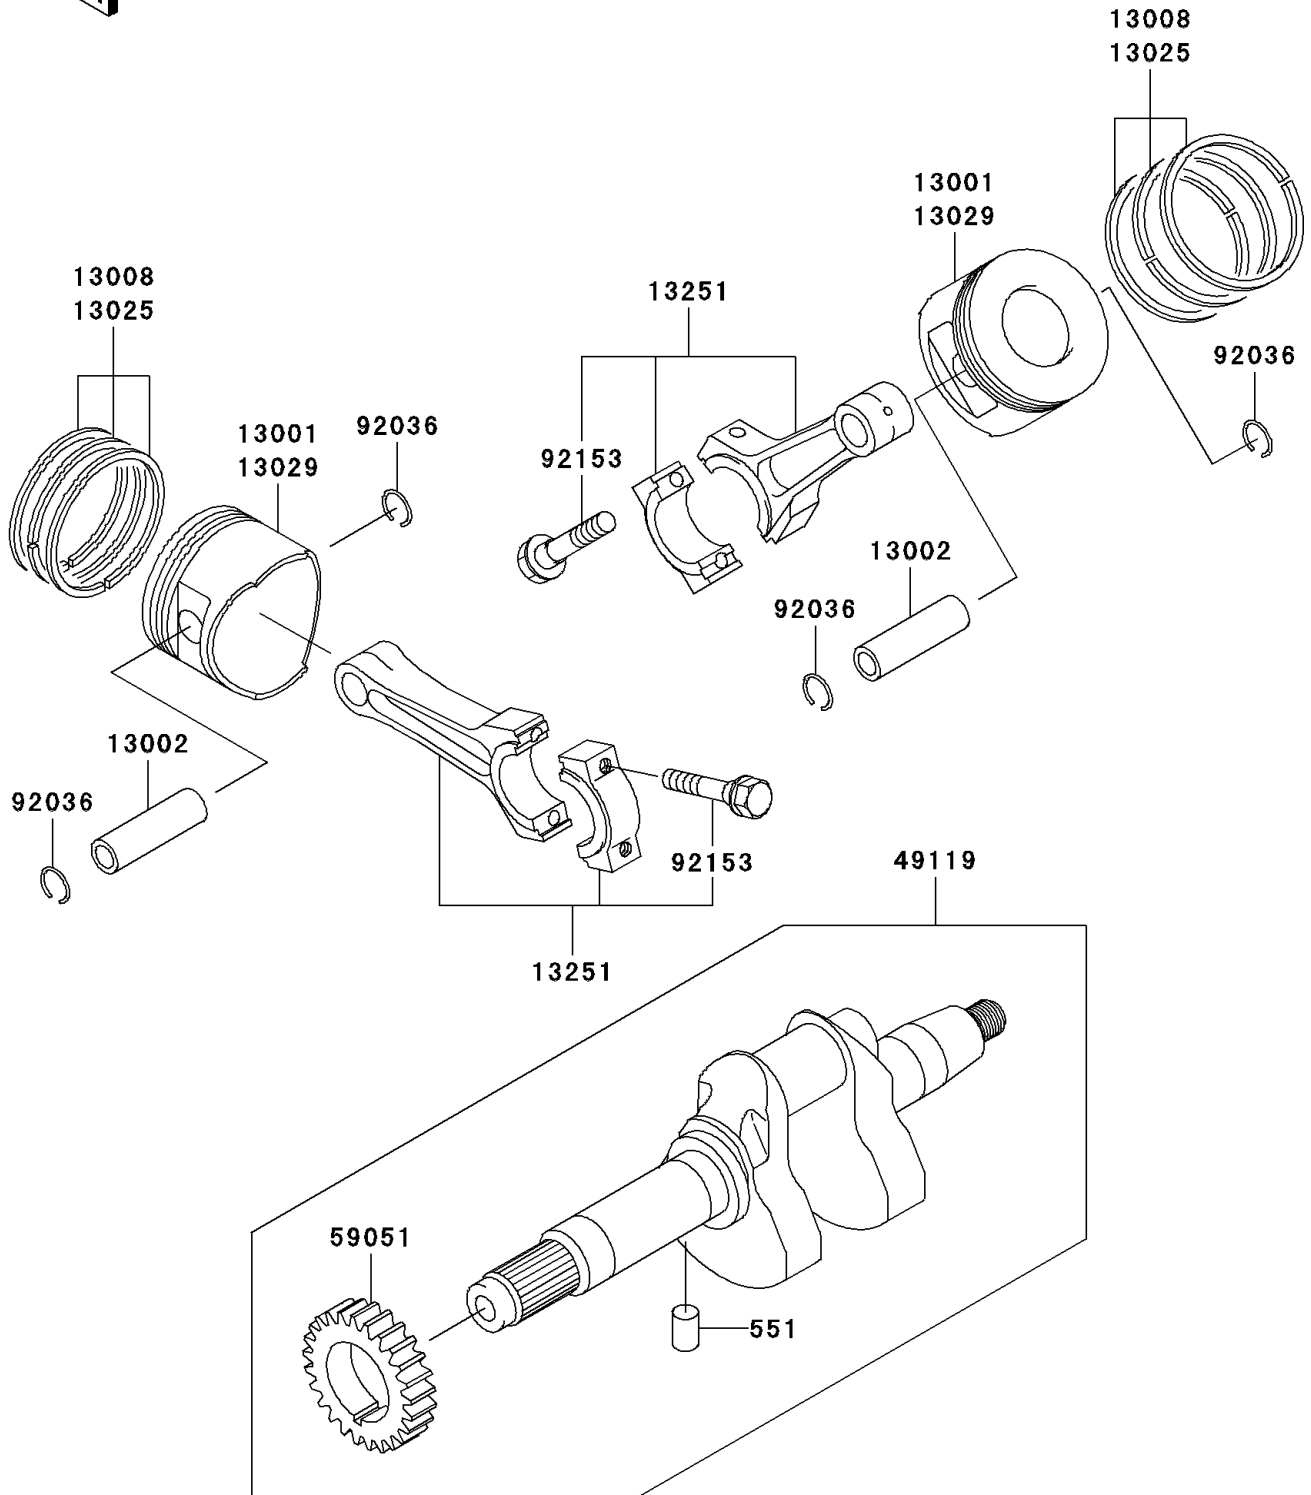

## 2006 MULE™ 3000 PARTS DIAGRAM

Crankshaft/Piston(s)

E1320

## 2006 MULE™ 3000 PARTS LIST

Crankshaft/Piston(s)

ITEM NAME	PART NUMBER	QUANTITY
PIN-DOWEL,4X8 (Ref # 551)	551A0408	1
PISTON-ENGINE,STD (Ref # 13001)	13001-2131	1
PIN-PISTON (Ref # 13002)	13002-1013	1
RING-SET-PISTON,STD (Ref # 13008)	13008-6025	1
RING-SET-PISTON L,0.50 (Ref # 13025)	13025-6008	1
PISTON-ENGINE L,0.50 (Ref # 13029)	13029-2105	1
ROD-ASSY-CONNECTING (Ref # 13251)	13251-6068	1
CRANKSHAFT-ASSY (Ref # 49119)	49119-2200	1
GEAR-SPUR (Ref # 59051)	59051-2112	1
RING-SNAP,PISTON PIN (Ref # 92036)	92036-021	1
BOLT,7X35.2 (Ref # 92153)	92153-2054	1