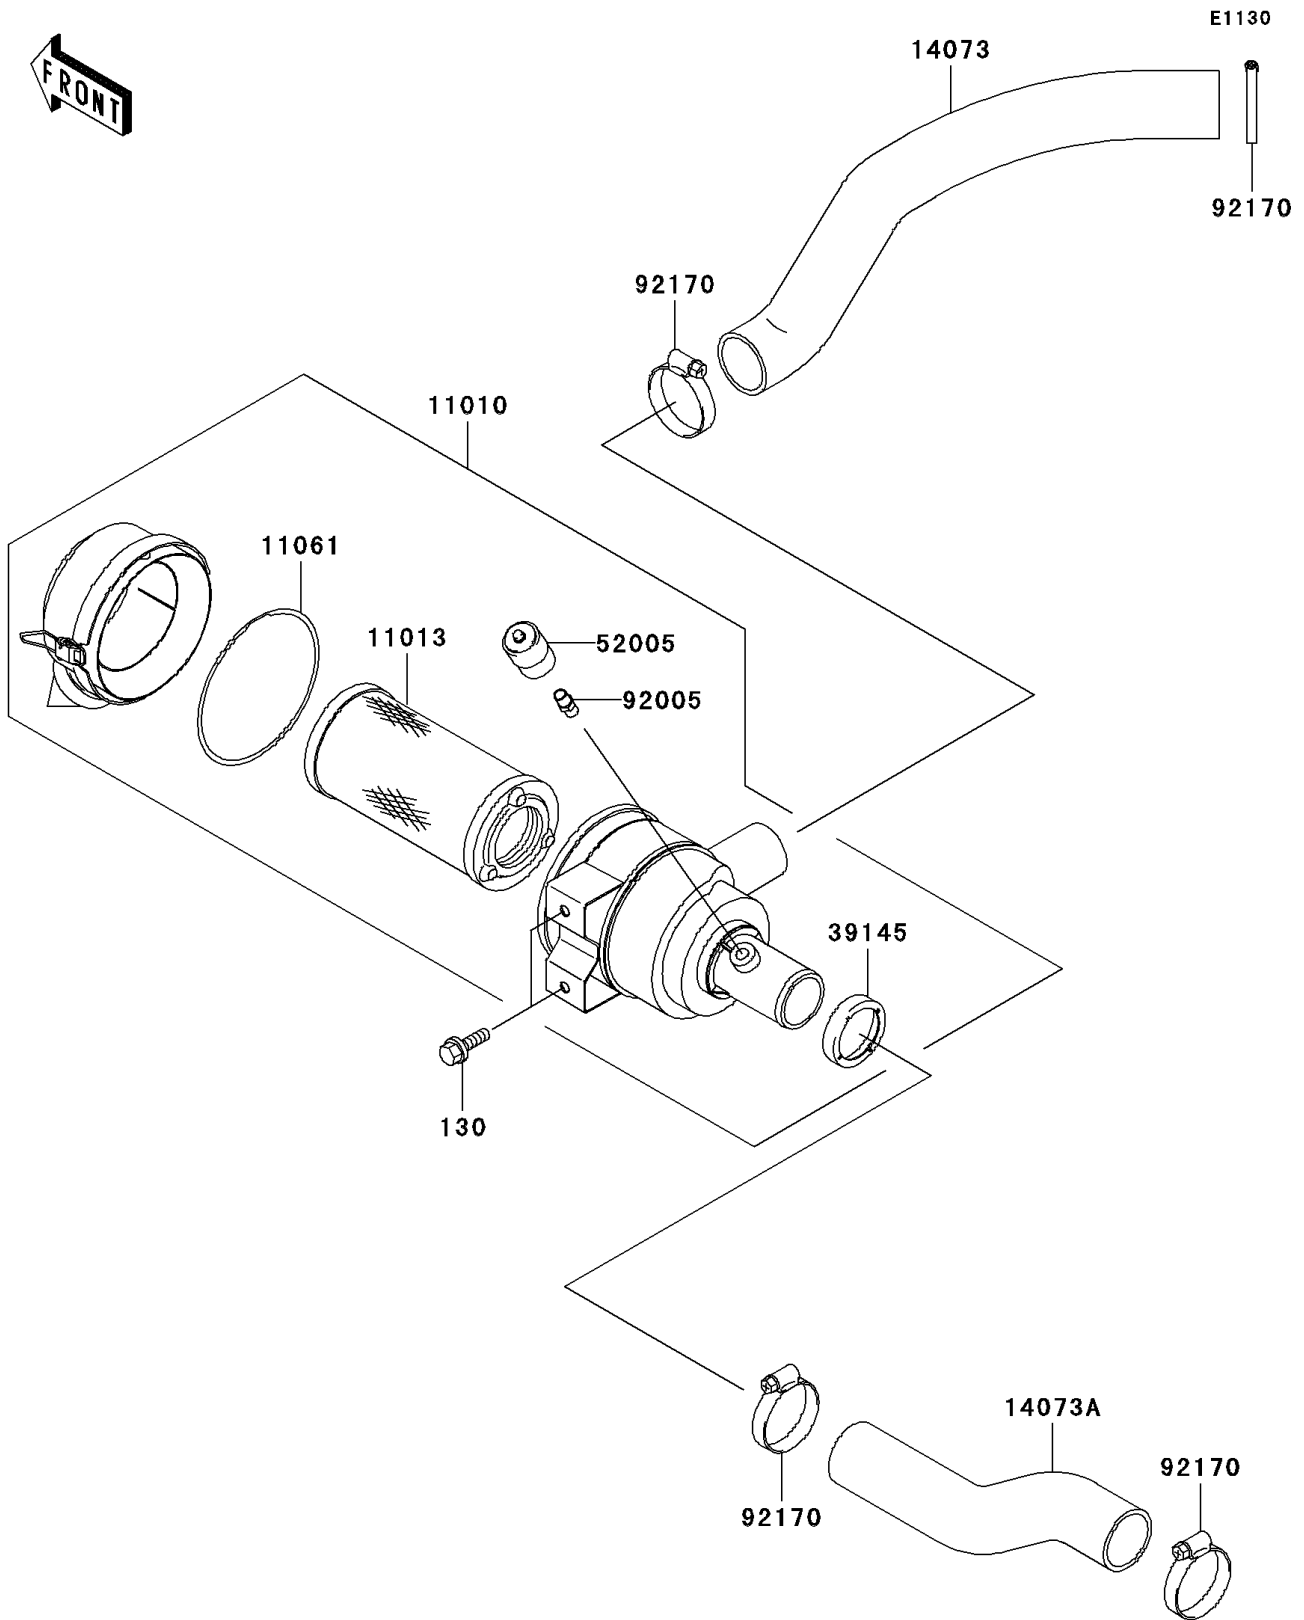

## 2006 MULE™ 3000 PARTS DIAGRAM

Air Cleaner

## 2006 MULE™ 3000 PARTS LIST

Air Cleaner

ITEM NAME	PART NUMBER	QUANTITY
BOLT-FLANGED,8X14 (Ref # 130)	130BB0814	1
FILTER-ASSY-AIR (Ref # 11010)	11010-0073	1
ELEMENT-AIR FILTER (Ref # 11013)	11013-1290	1
GASKET,AIR FILTER (Ref # 11061)	11061-1078	1
DUCT,FRAME-A/C (Ref # 14073)	14073-1782	1
DUCT,A/C-AIR CHAMBER (Ref # 14073A)	14073-1783	1
TRIM-SEAL (Ref # 39145)	39145-1133	1
GAUGE,AIR (Ref # 52005)	52005-7502	1
FITTING,AIR FILTER (Ref # 92005)	92005-1386	1
CLAMP (Ref # 92170)	92170-1674	1