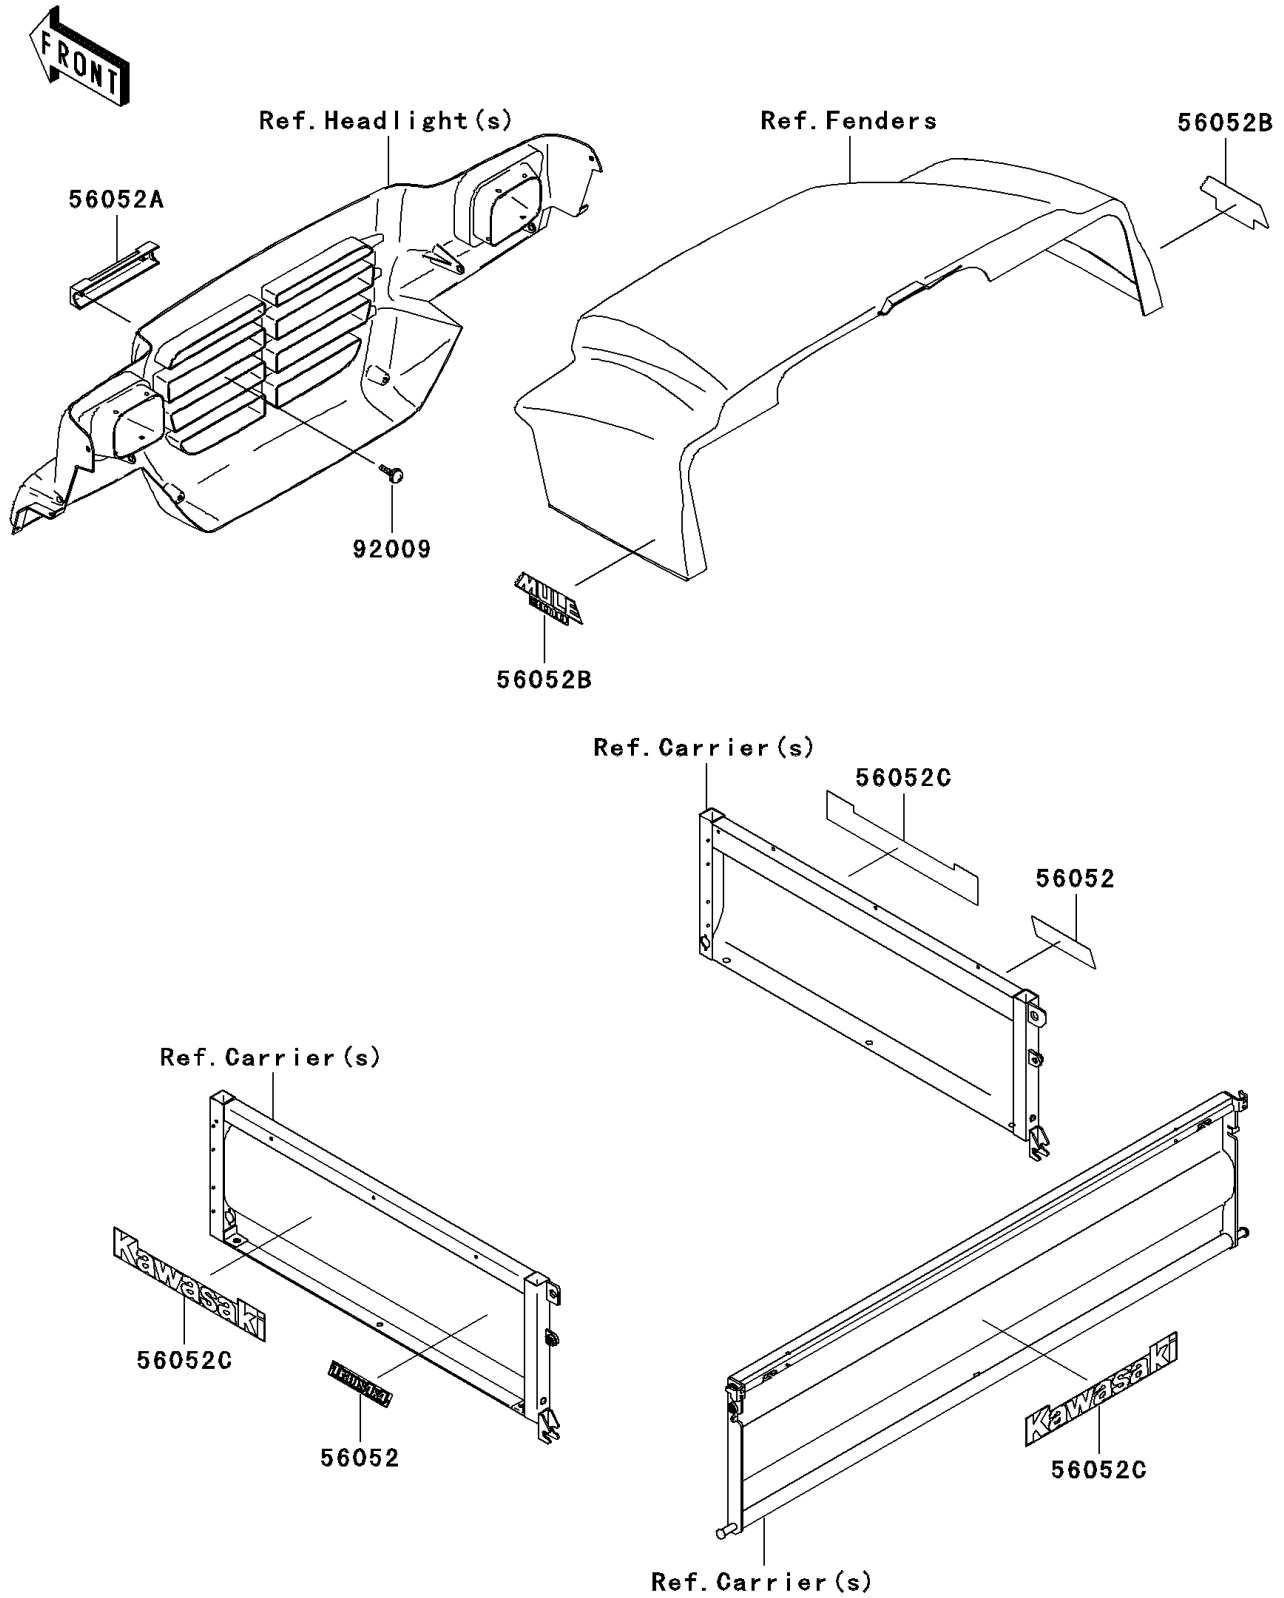

MULE™ 3010 Trans4x4® PARTS DIAGRAM

Decals

F2861

MULE™ 3010 Trans4x4® PARTS LIST

Decals

ITEM NAME	PART NUMBER	QUANTITY
MARK,SIDE PLATE,TRANS 4X4 (Ref # 56052)	56052-0615	1
MARK,FRONT GRIL,KAWASAKI (Ref # 56052A)	56052-1245	1
MARK,FR FENDER,MULE 3010 (Ref # 56052B)	56052-1268	1
MARK,KAWASAKI (Ref # 56052C)	56052-1809	1
SCREW,TAPPING,4X12 (Ref # 92009)	92009-1444	1