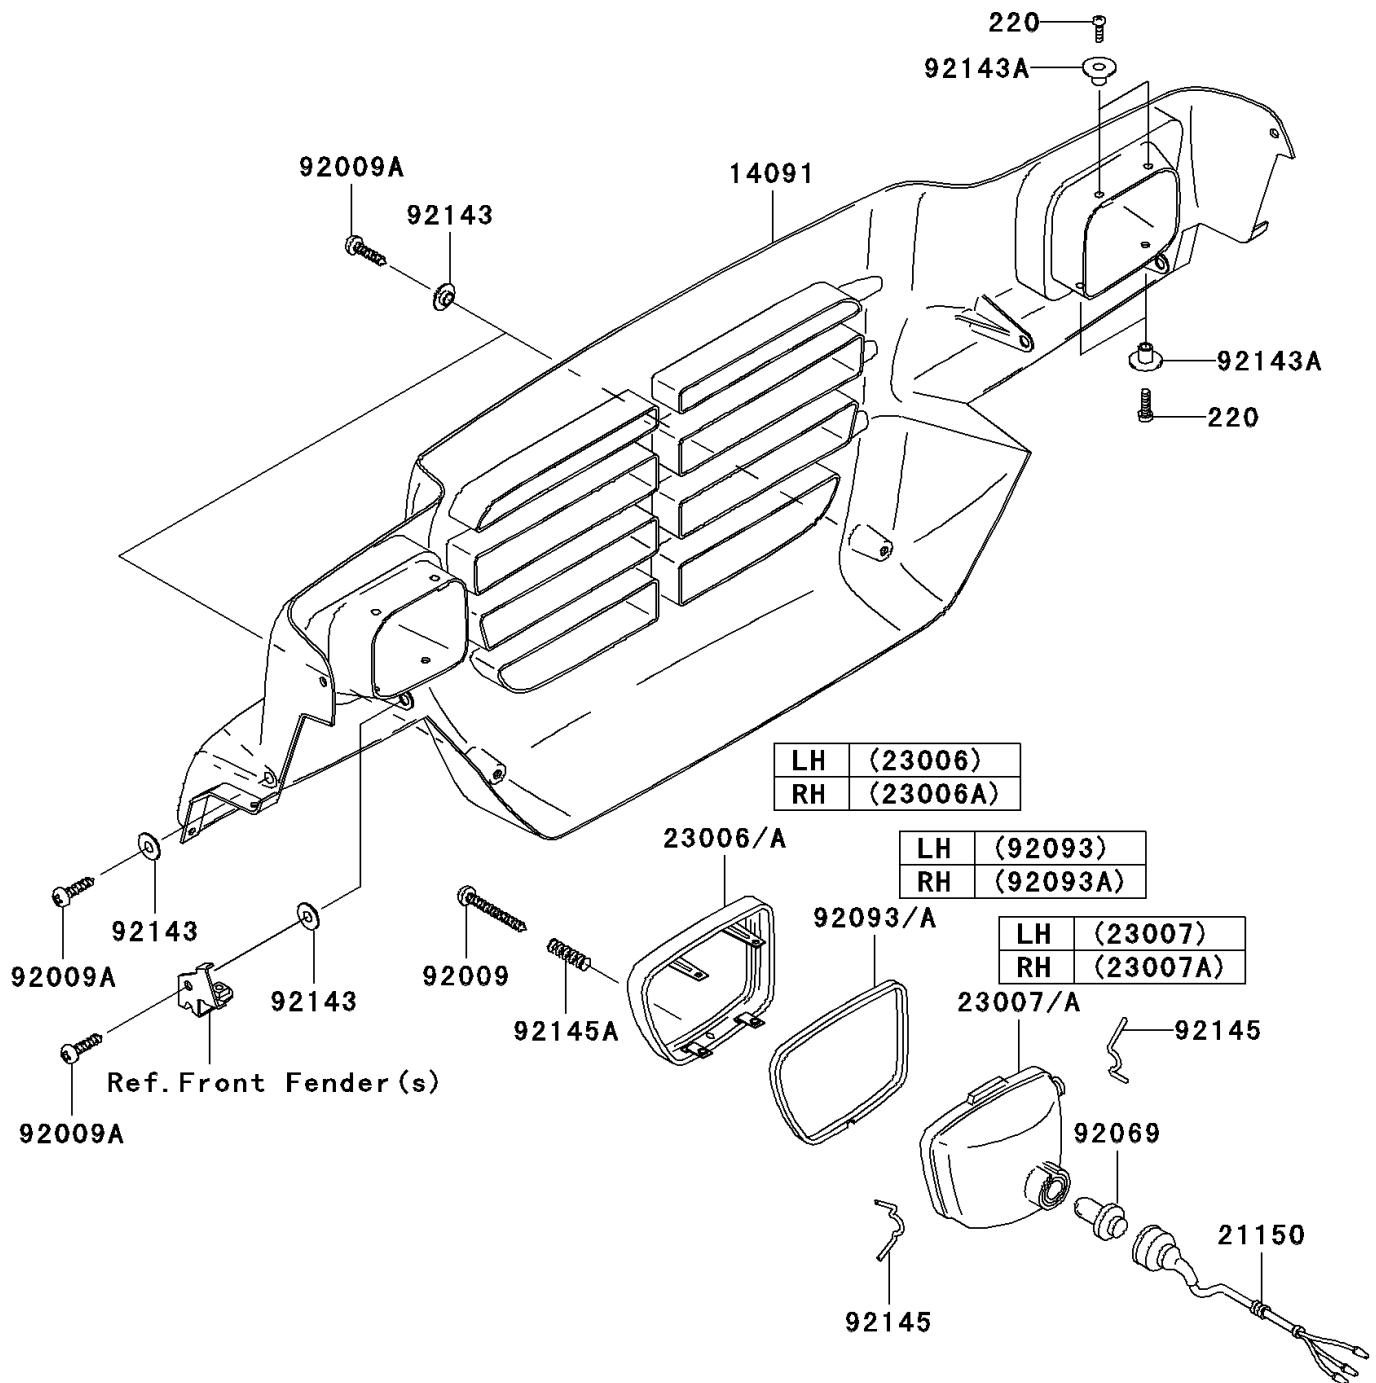

MULE™ 3010 Trans4x4® PARTS DIAGRAM

Headlight(s)

F2710

MULE™ 3010 Trans4x4® PARTS LIST

Headlight(s)

ITEM NAME	PART NUMBER	QUANTITY
SCREW-PAN-CROSS (Ref # 220)	220F0516	1
COVER,FRONT GRIL,F.BLACK (Ref # 14091)	14091-1225-6Z	1
CORD-ASSY,HEAD LAMP (Ref # 21150)	21150-1060	1
RIM-LAMP,LH (Ref # 23006)	23006-1075	1
RIM-LAMP,RH (Ref # 23006A)	23006-1076	1
LENS-COMP,HEAD LAMP,LH (Ref # 23007)	23007-1354	1
LENS-COMP,HEAD LAMP,RH (Ref # 23007A)	23007-1355	1
SCREW,TAPPING,4X30 (Ref # 92009)	92009-1139	1
SCREW,6X16 (Ref # 92009A)	92009-1621	1
BULB,12V 30/30W (Ref # 92069)	92069-1080	1
SEAL,HEAD LAMP,LH (Ref # 92093)	92093-1481	1
SEAL,HEAD LAMP,RH (Ref # 92093A)	92093-1482	1
COLLAR (Ref # 92143)	92143-1087	1
COLLAR (Ref # 92143A)	92143-1234	1
SPRING (Ref # 92145)	92145-1190	1
SPRING (Ref # 92145A)	92145-1230	1