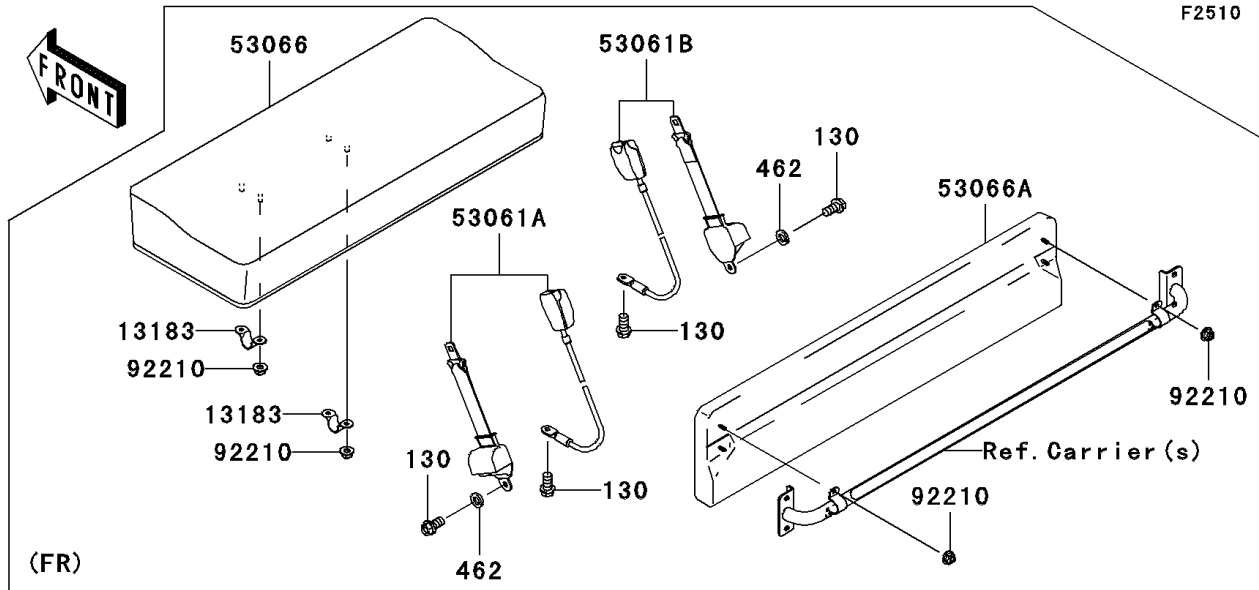

MULE™ 3010 Trans4x4® PARTS DIAGRAM

Seat

MULE™ 3010 Trans4x4® PARTS LIST

Seat

ITEM NAME	PART NUMBER	QUANTITY
BOLT-FLANGED,10X20 (Ref # 130)	130J1020	1
WASHER-PLAIN (Ref # 411)	411F1200	1
WASHER-SPRING,10MM (Ref # 462)	462K1000	1
CIRCLIP-TYPE-E,12MM (Ref # 482)	482J0200	1
CIRCLIP-TYPE-E,8MM (Ref # 482A)	482J8000	1
LEVER,SEAT,TOP,LH (Ref # 13168)	13168-7502	1
LEVER,SEAT,TOP,RH (Ref # 13168A)	13168-7503	1
LEVER,SEAT,LWR,LH (Ref # 13168B)	13168-7504	1
LEVER,SEAT,LWR,RH (Ref # 13168C)	13168-7505	1
PLATE,SEAT (Ref # 13183)	13183-1400	1
COVER,REAR SEAT,BOTTOM (Ref # 14091)	14091-7528	1
STAY,REAR BACK (Ref # 35063)	35063-7510	1
SLEEVE,12.1X20X85 (Ref # 42036)	42036-7501	1
BELT-SEAT,RR (Ref # 53061)	53061-7502	1
BELT-SEAT,FR,LH (Ref # 53061A)	53061-7503	1
BELT-SEAT,FR,RH (Ref # 53061B)	53061-7504	1
SEAT-ASSY,FR,LWR,GRAY (Ref # 53066)	53066-7502-338	1
SEAT-ASSY,FR,BACK,GRAY (Ref # 53066A)	53066-7503-338	1
SEAT-ASSY,RR,LWR,GRAY (Ref # 53066B)	53066-7504-338	1
SEAT-ASSY,RR,BACK,GRAY (Ref # 53066C)	53066-7506-338	1
NUT,LOCK,12MM,BLACK (Ref # 92015)	92015-1190	1
PIN (Ref # 92043)	92043-7503	1
SPRING (Ref # 92145)	92145-7507	1
BOLT,FLANGED,12X117 (Ref # 92150)	92150-1895	1
CLAMP (Ref # 92171)	92171-7509	1
NUT,FLANGED,LOCK,8MM (Ref # 92210)	92210-0005	1