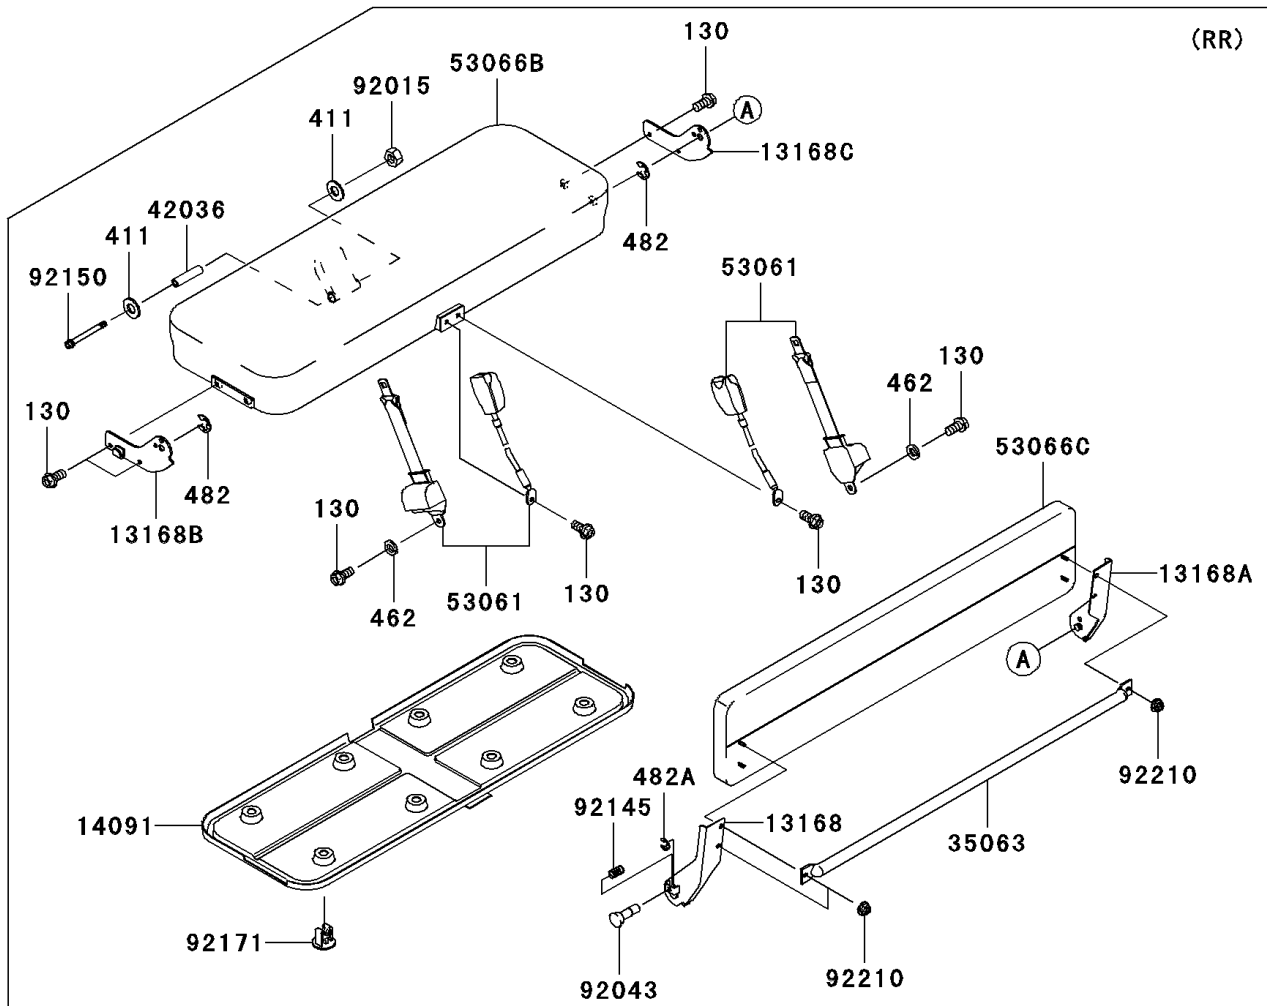

MULE™ 3010 Trans4x4® PARTS DIAGRAM

Seat

MULE™ 3010 Trans4x4® PARTS LIST

Seat

ITEM NAME	PART NUMBER	QUANTITY
BOLT-FLANGED,10X20 (Ref # 130)	130J1020	1
WASHER-PLAIN (Ref # 411)	411F1200	1
WASHER-SPRING,10MM (Ref # 462)	462K1000	1
CIRCLIP-TYPE-E,12MM (Ref # 482)	482J0200	1
CIRCLIP-TYPE-E,8MM (Ref # 482A)	482J8000	1
LEVER,SEAT,TOP,LH (Ref # 13168)	13168-7502	1
LEVER,SEAT,TOP,RH (Ref # 13168A)	13168-7503	1
LEVER,SEAT,LWR,LH (Ref # 13168B)	13168-7504	1
LEVER,SEAT,LWR,RH (Ref # 13168C)	13168-7505	1
PLATE,SEAT (Ref # 13183)	13183-1400	1
COVER,REAR SEAT,BOTTOM (Ref # 14091)	14091-7528	1
STAY,REAR BACK (Ref # 35063)	35063-7510	1
SLEEVE,12.1X20X85 (Ref # 42036)	42036-7501	1
BELT-SEAT,RR (Ref # 53061)	53061-7502	1
BELT-SEAT,FR,LH (Ref # 53061A)	53061-7503	1
BELT-SEAT,FR,RH (Ref # 53061B)	53061-7504	1
SEAT-ASSY,FR,LWR,GRAY (Ref # 53066)	53066-7502-338	1
SEAT-ASSY,FR,BACK,GRAY (Ref # 53066A)	53066-7503-338	1
SEAT-ASSY,RR,LWR,GRAY (Ref # 53066B)	53066-7504-338	1
SEAT-ASSY,RR,BACK,GRAY (Ref # 53066C)	53066-7506-338	1
NUT,LOCK,12MM,BLACK (Ref # 92015)	92015-1190	1
PIN (Ref # 92043)	92043-7503	1
SPRING (Ref # 92145)	92145-7507	1
BOLT,FLANGED,12X117 (Ref # 92150)	92150-1895	1
CLAMP (Ref # 92171)	92171-7509	1
NUT,FLANGED,LOCK,8MM (Ref # 92210)	92210-0005	1