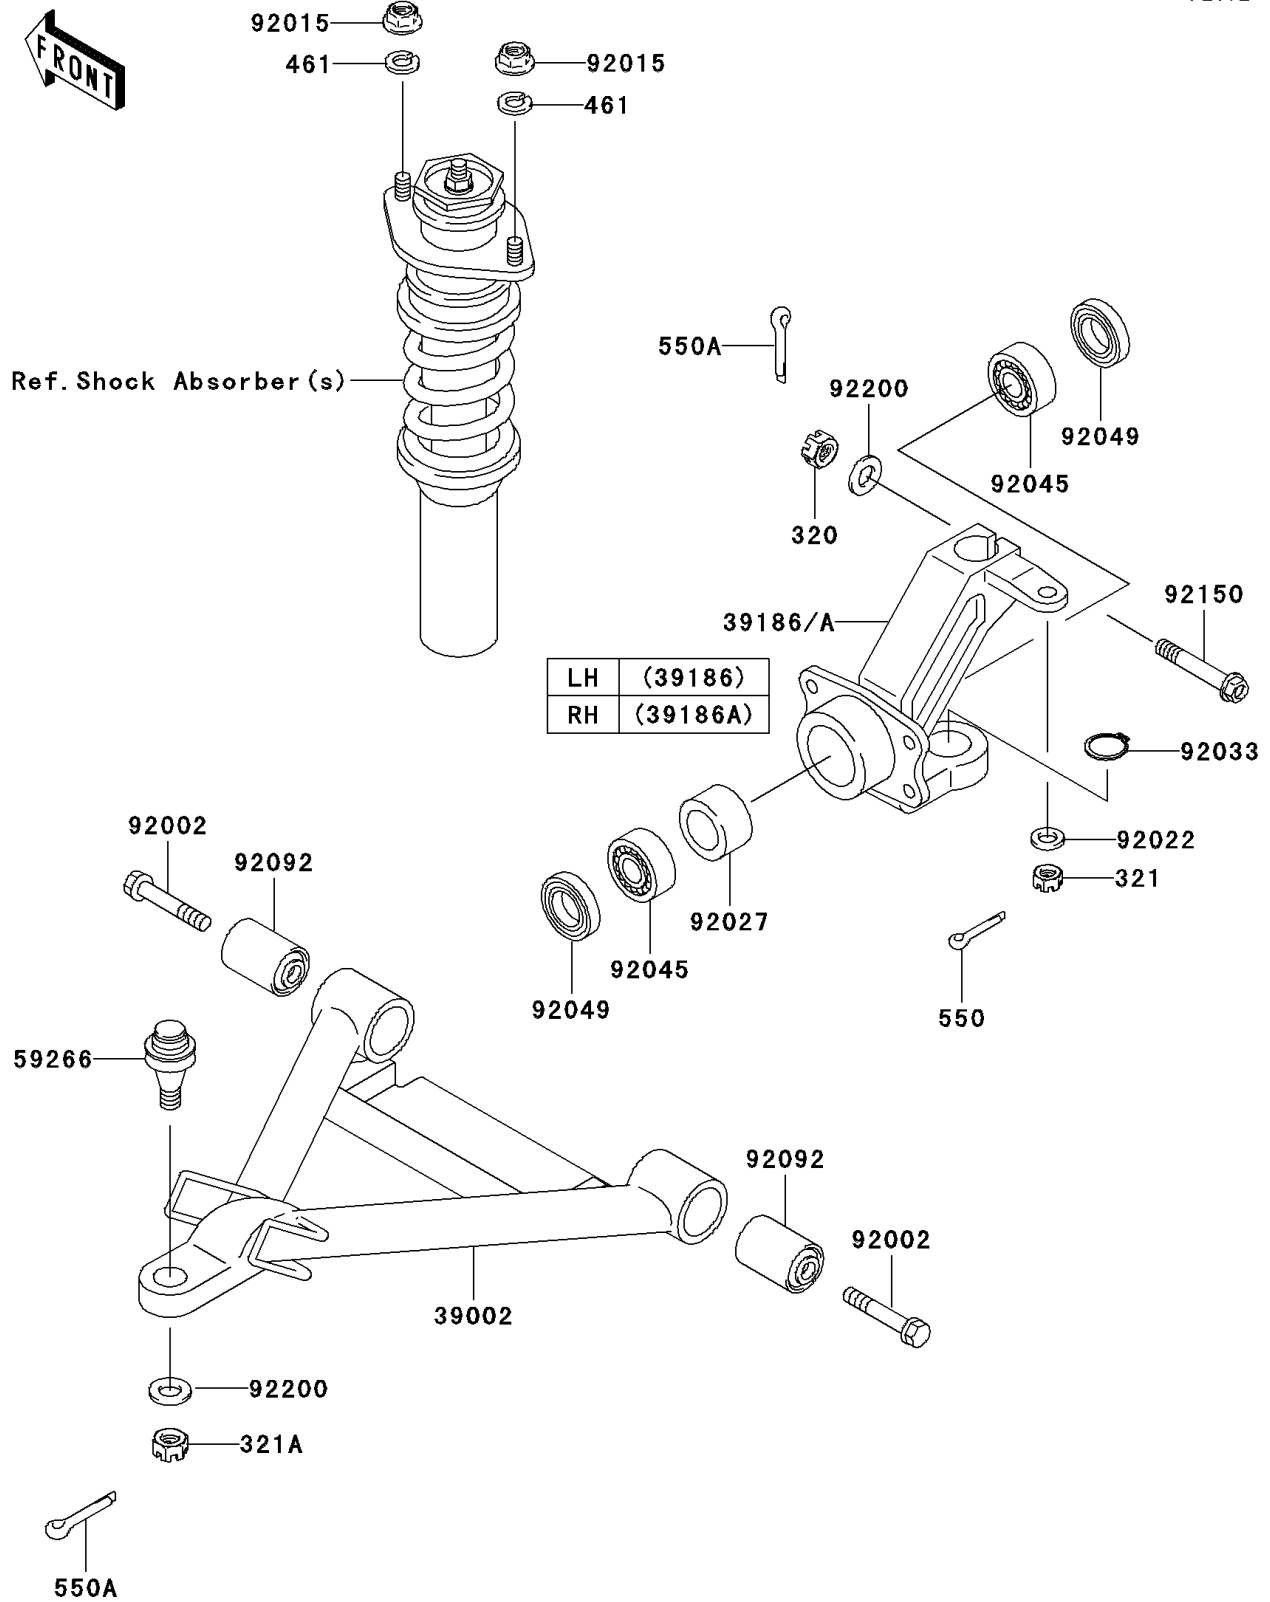

MULE™ 3010 Trans4x4® PARTS DIAGRAM

Front Suspension

F2152

MULE™ 3010 Trans4x4® PARTS LIST

Front Suspension

ITEM NAME	PART NUMBER	QUANTITY
NUT-CASTLE (Ref # 320)	320G1200	1
NUT-CASTLE (Ref # 321)	321H1000	1
NUT-CASTLE,12MM (Ref # 321A)	321H1200	1
WASHER-SPRING (Ref # 461)	461L1000	1
PIN-COTTER,2.0X22 (Ref # 550)	550D2022	1
PIN-COTTER,3.0X25 (Ref # 550A)	550D3025	1
ARM-COMP-SUSP (Ref # 39002)	39002-1054	1
KNUCKLE,FR,LH (Ref # 39186)	39186-1096	1
KNUCKLE,FR,RH (Ref # 39186A)	39186-1097	1
JOINT-BALL (Ref # 59266)	59266-1080	1
BOLT,FLANGED,12X75 (Ref # 92002)	92002-1661	1
NUT,FLANGED,10MM (Ref # 92015)	92015-1366	1
WASHER,10.5X18X2.5 (Ref # 92022)	92022-1876	1
COLLAR,L=34.5 (Ref # 92027)	92027-1538	1
RING-SNAP,C-TYPE,32MM (Ref # 92033)	92033-1262	1
BEARING-BALL (Ref # 92045)	92045-3707	1
SEAL-OIL,SD35X47X7HS (Ref # 92049)	92049-1513	1
BUSHING-RUBBER (Ref # 92092)	92092-1065	1
BOLT,FLANGED,12X72 (Ref # 92150)	92150-1356	1
WASHER,12.3X23X2.3 (Ref # 92200)	92200-1004	1