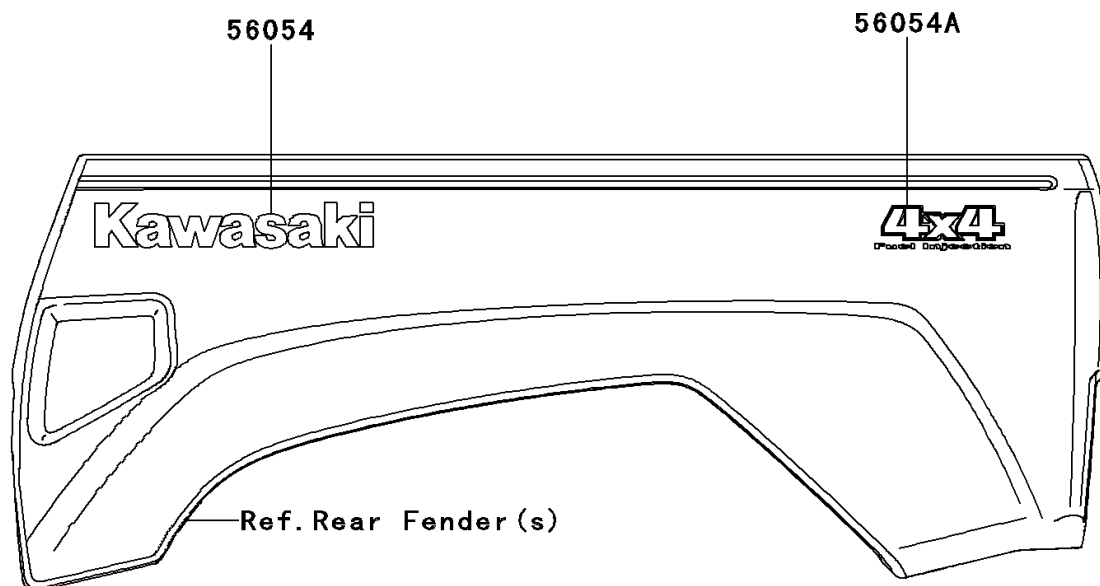

2010 Teryx® 750 FI 4x4 LE PARTS DIAGRAM

Decals(RAF/RBF)

F2861

2010 Teryx® 750 FI 4x4 LE PARTS LIST

Decals(RAF/RBF)

ITEM NAME	PART NUMBER	QUANTITY
MARK,RR FENDER,KAWASAKI (Ref # 56054)	56054-0100	1
MARK,RR FENDER,4X4 (Ref # 56054A)	56054-0406	1
MARK,FR FENDER,TERYX 750 (Ref # 56054B)	56054-0471	1