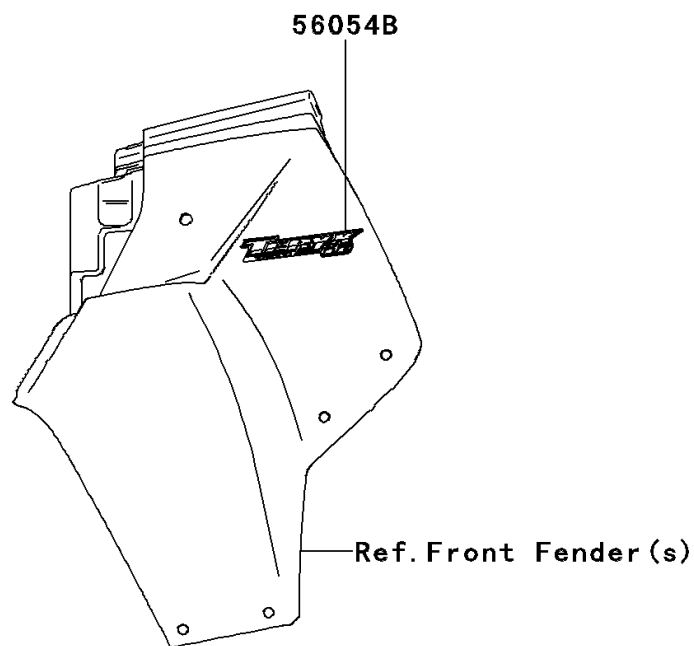

2010 Teryx® 750 FI 4x4 LE PARTS DIAGRAM

Decals(RAF/RBF)

F2861

2010 Teryx® 750 FI 4x4 LE PARTS LIST

Decals(RAF/RBF)

ITEM NAME	PART NUMBER	QUANTITY
MARK,RR FENDER,KAWASAKI (Ref # 56054)	56054-0100	1
MARK,RR FENDER,4X4 (Ref # 56054A)	56054-0406	1
MARK,FR FENDER,TERYX 750 (Ref # 56054B)	56054-0471	1