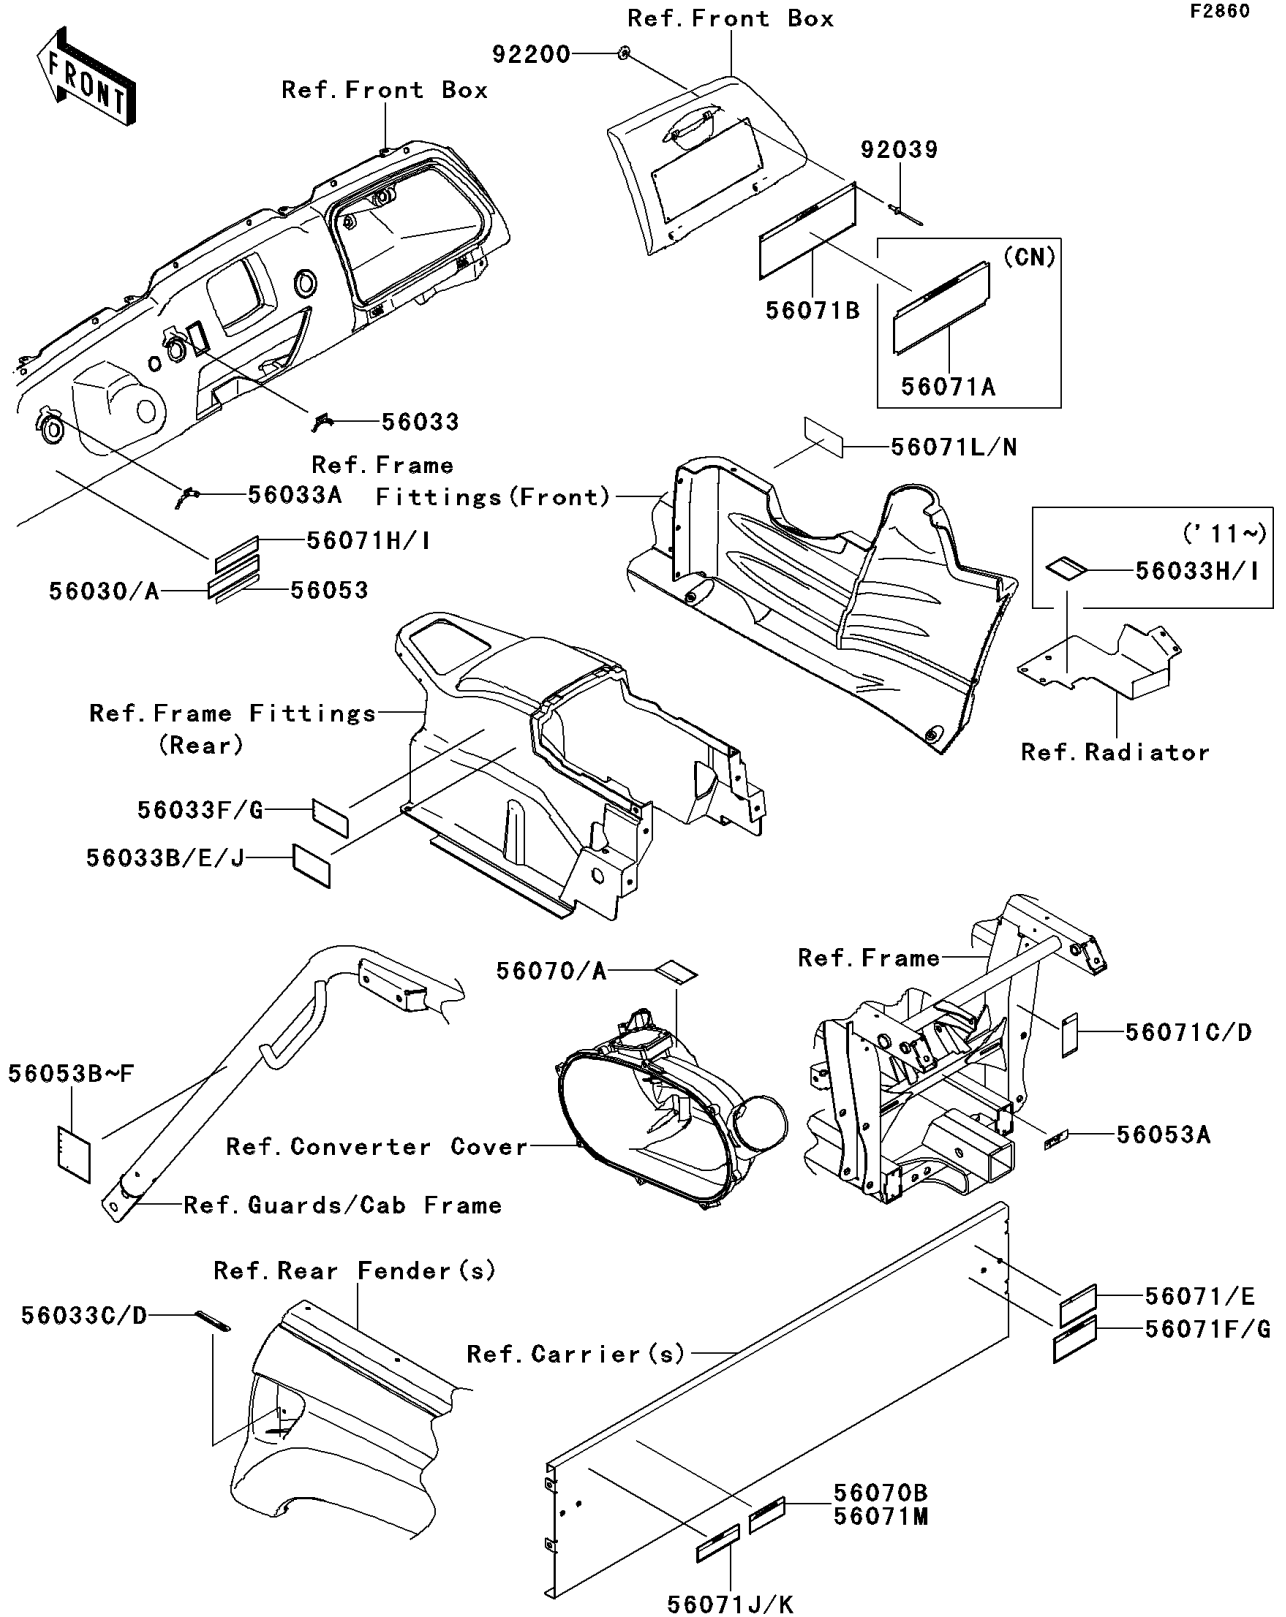

2010 Teryx® 750 FI 4x4 LE PARTS DIAGRAM

Labels

F2860

2010 Teryx® 750 FI 4x4 LE PARTS LIST

Labels

| ITEM NAME | PART NUMBER | QUANTITY |
|--|-------------|----------|
| LABEL,PARKING LEVER (Ref # 56030) | 56030-0213 | 1 |
| LABEL-MANUAL,MAIN SWITCH (Ref # 56033) | 56033-0190 | 1 |
| LABEL-MANUAL,HEAD LAMP SWITCH (Ref # 56033A) | 56033-0228 | 1 |
| LABEL-MANUAL,DRIVE BELT (Ref # 56033B) | 56033-0236 | 1 |
| LABEL-MANUAL,CARRIER LEVER,LH (Ref # 56033C) | 56033-0290 | 1 |
| LABEL-MANUAL,CARRIER LEVER,RH (Ref # 56033D) | 56033-0291 | 1 |
| LABEL-MANUAL,AIR CLEANER (Ref # 56033F) | 56033-0347 | 1 |
| LABEL-SPECIFICATION (Ref # 56053) | 56053-0278 | 1 |
| LABEL,TRAILER HITCH (Ref # 56053A) | 56053-0348 | 1 |
| LABEL-SPECIFICATION,TIRE INFO (Ref # 56053C) | 56053-0502 | 1 |
| LABEL-WARNING,CVT COVER (Ref # 56070) | 56070-1269 | 1 |
| LABEL-WARNING,BED RAISED (Ref # 56070B) | 56070-7515 | 1 |
| LABEL-WARNING (Ref # 56071) | 56071-0048 | 1 |
| LABEL-WARNING,SERIOUS INJURY (Ref # 56071B) | 56071-0068 | 1 |
| LABEL-WARNING,TRAILER HITCH (Ref # 56071C) | 56071-0099 | 1 |
| LABEL-WARNING,CARGO BED (Ref # 56071F) | 56071-0113 | 1 |
| LABEL-WARNING,SHIFT CAUTION (Ref # 56071H) | 56071-0128 | 1 |
| LABEL-WARNING,CARGO BED NOTICE (Ref # 56071J) | 56071-0146 | 1 |
| LABEL-WARNING,GASOLINE (Ref # 56071L) | 56071-7501 | 1 |
| RIVET,3.2X8 (Ref # 92039) | 92039-3763 | 1 |
| WASHER,3.5X8X1 (Ref # 92200) | 92200-1251 | 1 |
| LABEL,PARKING BRAKE,FRN (Ref # 56030A) | 56030-0330 | 1 |
| LABEL-MANUAL,CVT,FRN (Ref # 56033E) | 56033-0305 | 1 |
| LABEL-MANUAL,AIR CLEANER,FRN (Ref # 56033G) | 56033-0348 | 1 |
| LABEL-SPECIFICATION,TIRE INFO,FRN (Ref # 56053B) | 56053-0418 | 1 |
| LABEL-WARNING,CVT COVER,FRN (Ref # 56070A) | 56070-1271 | 1 |
| LABEL-WARNING,GENERAL,FRN (Ref # 56071A) | 56071-0053 | 1 |
| LABEL-WARNING,TRAILER HITCH,FRN (Ref # 56071D) | 56071-0100 | 1 |
| LABEL-WARNING,CARGO NET,FRN (Ref # 56071E) | 56071-0112 | 1 |