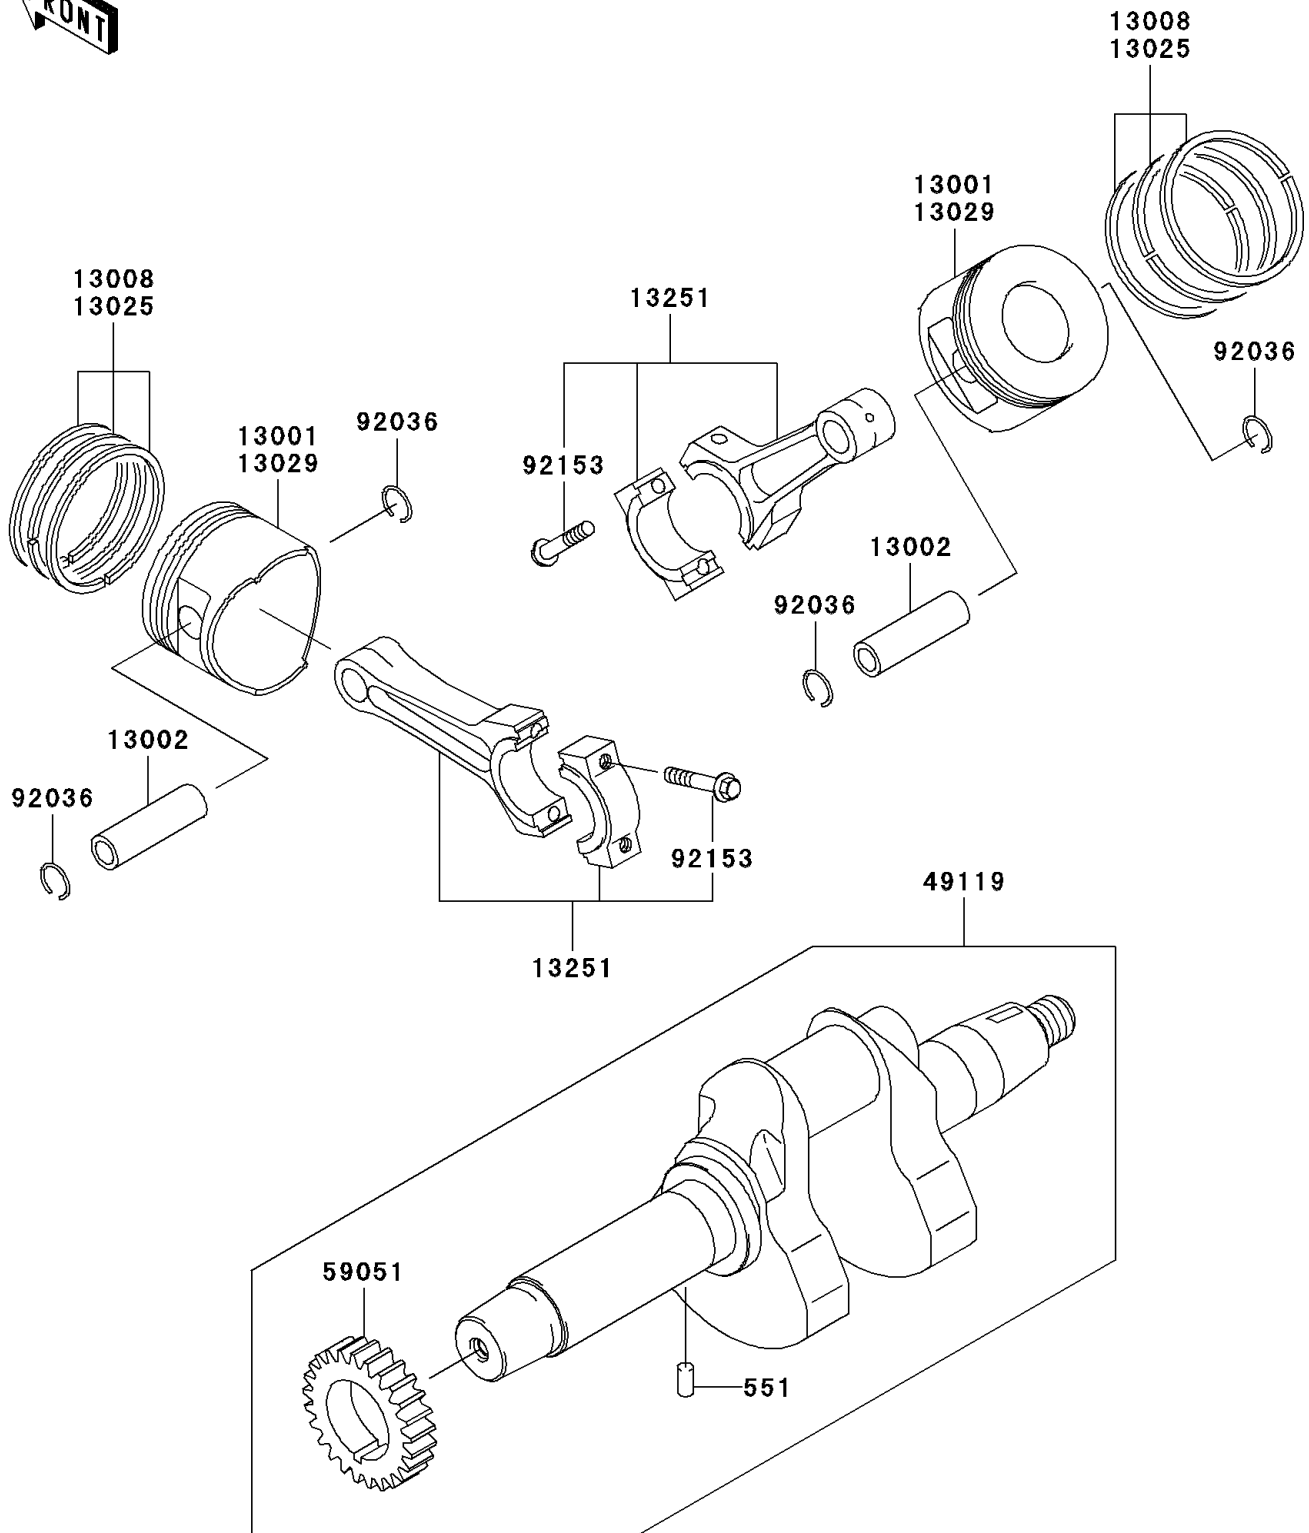

MULE™ 3010 Trans4x4® PARTS DIAGRAM

Crankshaft/Piston(s)

E1320

MULE™ 3010 Trans4x4® PARTS LIST

Crankshaft/Piston(s)

ITEM NAME	PART NUMBER	QUANTITY
PIN-DOWEL,4X8 (Ref # 551)	551A0408	1
PISTON-ENGINE,STD (Ref # 13001)	13001-2131	1
PIN-PISTON (Ref # 13002)	13002-1013	1
RING-SET-PISTON,STD (Ref # 13008)	13008-6025	1
RING-SET-PISTON L,0.50 (Ref # 13025)	13025-6008	1
PISTON-ENGINE L,0.50 (Ref # 13029)	13029-2105	1
ROD-ASSY-CONNECTING (Ref # 13251)	13251-6068	1
CRANKSHAFT-ASSY (Ref # 49119)	49119-2200	1
GEAR-SPUR (Ref # 59051)	59051-2112	1
RING-SNAP,PISTON PIN (Ref # 92036)	92036-021	1
BOLT,7X35.2 (Ref # 92153)	92153-2054	1