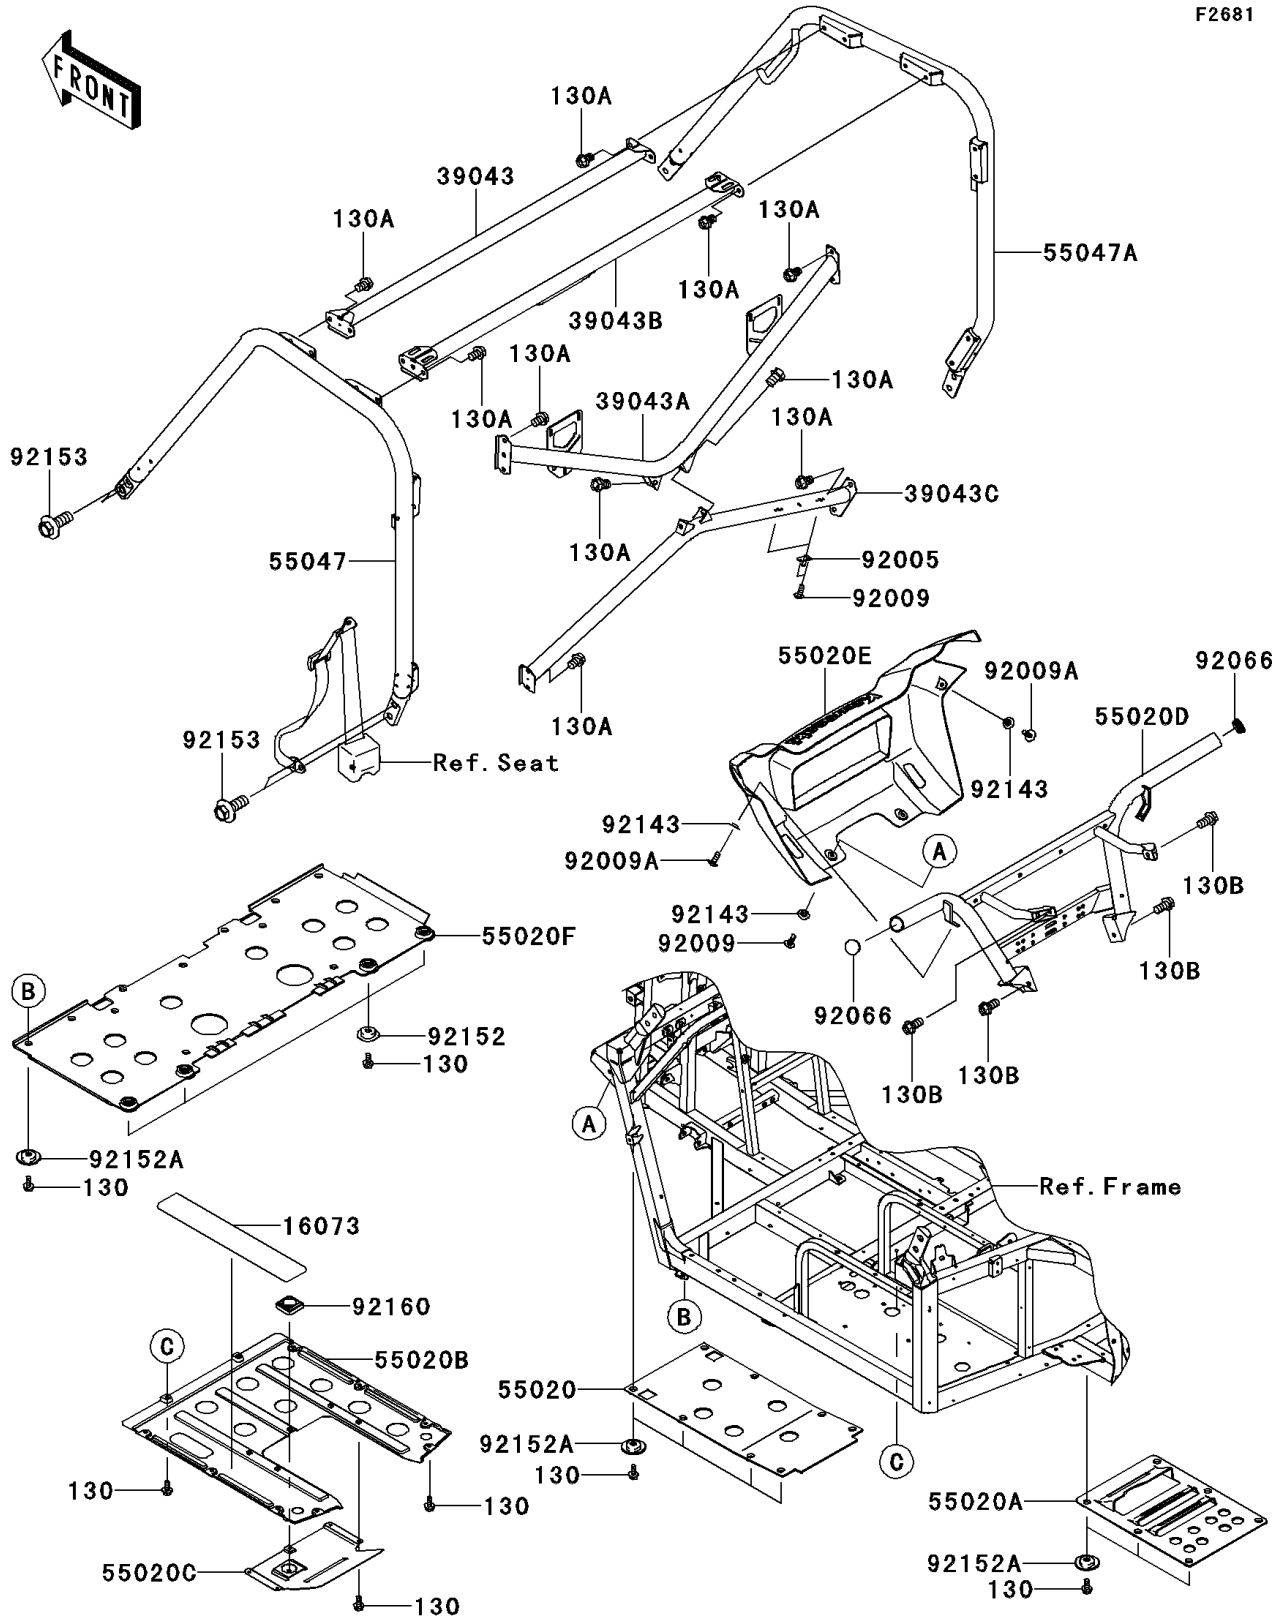

2010 Teryx® 750 FI 4x4 LE PARTS DIAGRAM

Guards/Cab Frame(RAF/RBF)

F2681

2010 Teryx® 750 FI 4x4 LE PARTS LIST

Guards/Cab Frame(RAF/RBF)

ITEM NAME	PART NUMBER	QUANTITY
BOLT-FLANGED,6X14 (Ref # 130)	130BA0614	1
BOLT-FLANGED,10X14 (Ref # 130A)	130CB1014	1
BOLT-FLANGED,10X20 (Ref # 130B)	130CB1020	1
INSULATOR,ENGINE GUARD (Ref # 16073)	16073-0045	1
CROSSMEMBER-COMP,UPP,FR,BLACK (Ref # 39043)	39043-0001-388	1
CROSSMEMBER-COMP,RR,UPP,BLACK (Ref # 39043A)	39043-0005-388	1
CROSSMEMBER-COMP,UPP,RR,BLACK (Ref # 39043B)	39043-0007-388	1
CROSSMEMBER-COMP,RR,LWR,BLACK (Ref # 39043C)	39043-0008-388	1
GUARD,SKID,FR (Ref # 55020)	55020-0301	1
GUARD,SKID,RR (Ref # 55020A)	55020-0402	1
GUARD,SKID,MIDDLE (Ref # 55020B)	55020-0437	1
GUARD,ENGINE,SUB (Ref # 55020C)	55020-0438	1
GUARD,FRONT PIPE,T.BLACK (Ref # 55020D)	55020-0494-388	1
GUARD,FRONT COVER,CAMOUFLAGE (Ref # 55020E)	55020-0521-16P	1
GUARD,SKID,MIDDLE (Ref # 55020F)	55020-0522	1
BAR-COMP,LH,T.BLACK (Ref # 55047)	55047-0021-388	1
BAR-COMP,RH,T.BLACK (Ref # 55047A)	55047-0022-388	1
FITTING (Ref # 92005)	92005-0077	1
SCREW,TAPPING,6X16 (Ref # 92009)	92009-1166	1
SCREW,6X16 (Ref # 92009A)	92009-1621	1
PLUG (Ref # 92066)	92066-0114	1
COLLAR (Ref # 92143)	92143-1087	1
COLLAR (Ref # 92152)	92152-0512	1
COLLAR (Ref # 92152A)	92152-0784	1
BOLT,FLANGED,14X36 (Ref # 92153)	92153-1282	1
DAMPER (Ref # 92160)	92160-1772	1