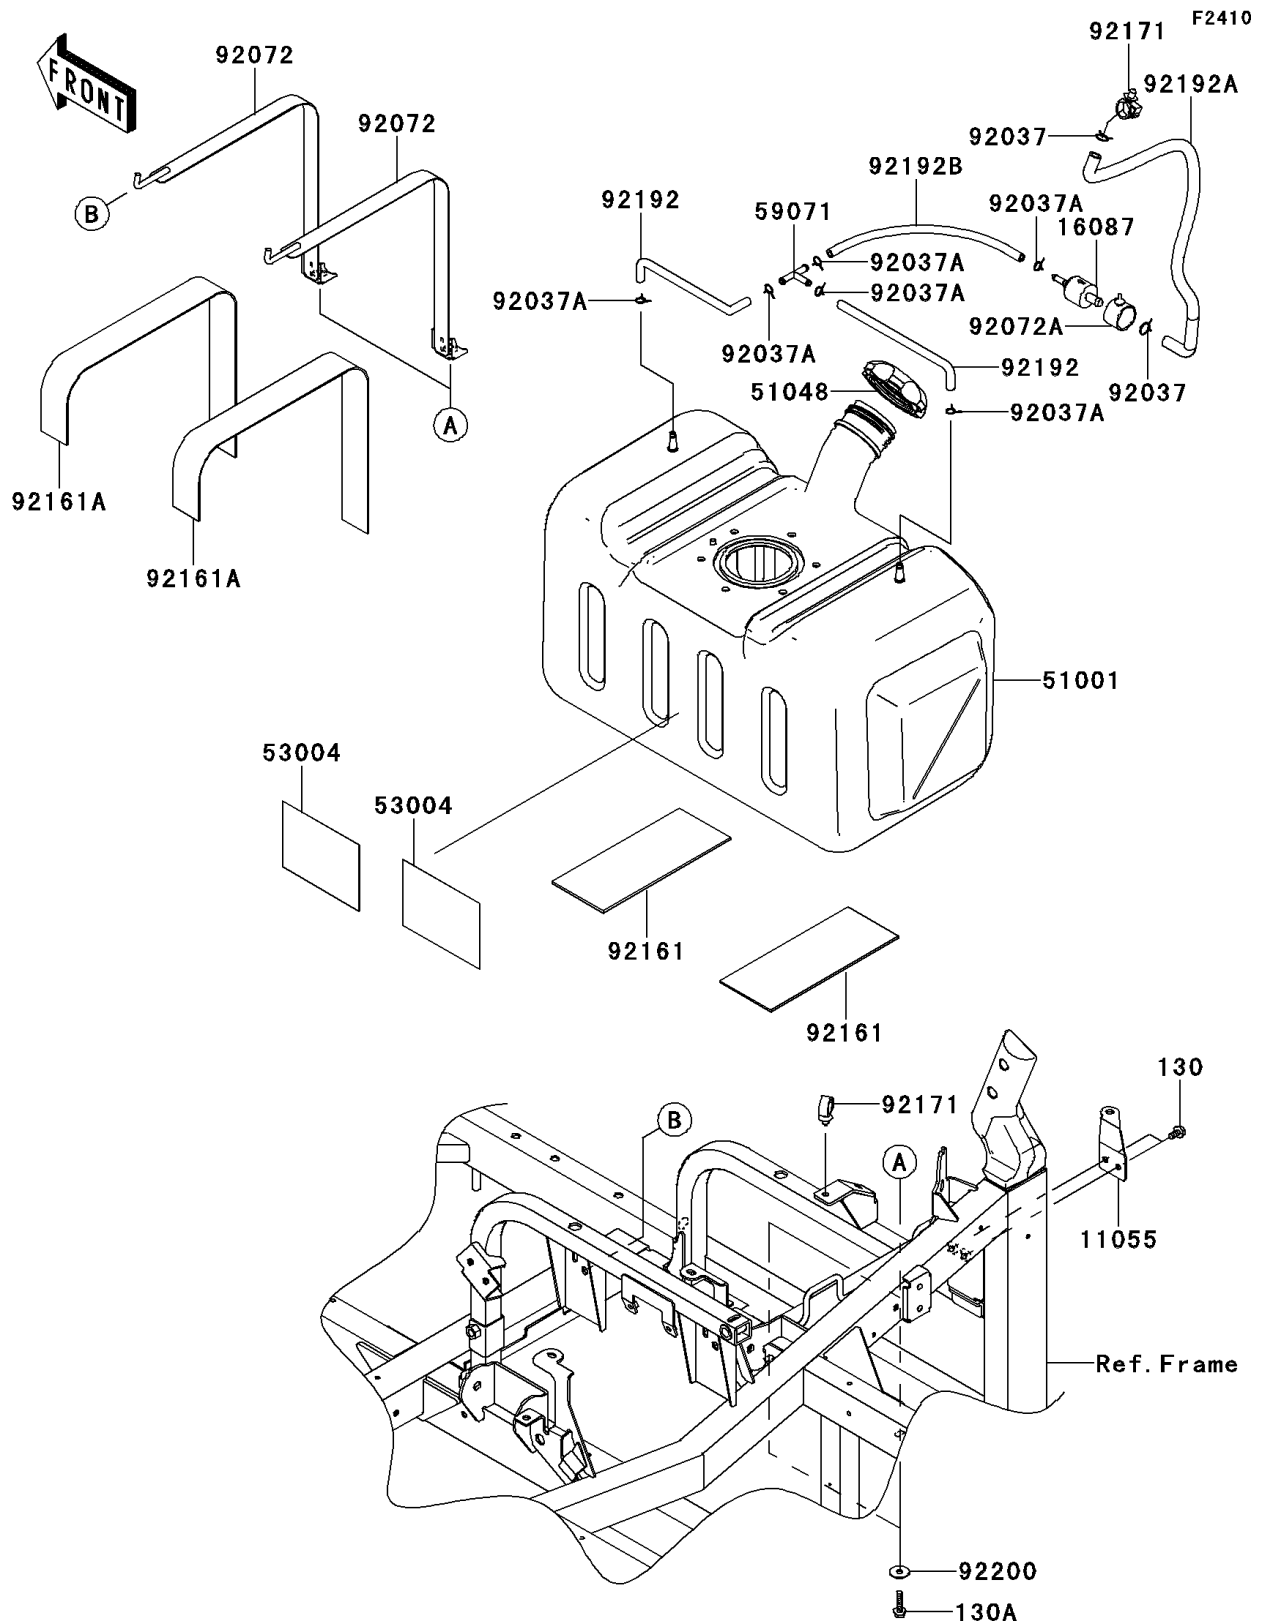

2010 Teryx® 750 FI 4x4 LE PARTS DIAGRAM

Fuel Tank

2010 Teryx® 750 FI 4x4 LE PARTS LIST

Fuel Tank

ITEM NAME	PART NUMBER	QUANTITY
BOLT-FLANGED,6X12 (Ref # 130)	130BA0612	1
BOLT-FLANGED,6X25 (Ref # 130A)	130BA0625	1
BRACKET,BREATHER TUBE (Ref # 11055)	11055-1554	1
VALVE-CHECK (Ref # 16087)	16087-0002	1
TANK-COMP-FUEL (Ref # 51001)	51001-0291	1
CAP-ASSY-TANK,FUEL (Ref # 51048)	51048-0028	1
MAT,FUEL TANK (Ref # 53004)	53004-0050	1
JOINT (Ref # 59071)	59071-3705	1
CLAMP,HOSE CLIP (Ref # 92037)	92037-1181	1
CLAMP,TUBE (Ref # 92037A)	92037-1461	1
BAND,FUEL TANK (Ref # 92072)	92072-0132	1
BAND (Ref # 92072A)	92072-1438	1
DAMPER (Ref # 92161)	92161-0743	1
DAMPER,FUEL TANK (Ref # 92161A)	92161-0794	1
CLAMP (Ref # 92171)	92171-0453	1
TUBE,BREATHER (Ref # 92192)	92192-0773	1
TUBE,BREATHER (Ref # 92192A)	92192-0775	1
TUBE,BREATHER (Ref # 92192B)	92192-0814	1
WASHER,6.5X22X1.6 (Ref # 92200)	92200-1087	1